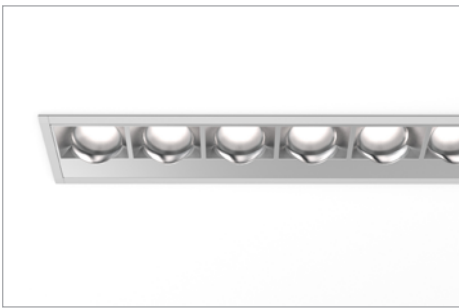

OPTICAL FLEXIBILITY

BAFFLED WALLWASHER

Billet wallwash provides even illumination of vertical surfaces with a flexible setback of 1/8 to 1/6 of the wall height. This optic is ideal for washing large areas where exceptional uniformity is required.

BAFFLED WALLGRAZER

Billet wallgrazer delivers maximum performance for emphasizing textured and rough vertical surfaces. The standard output illuminates walls up to 14'-0" with outstanding transversal and longitudinal glare control.

MOUNTING FLEXIBILITY

SURFACE MOUNTED

Actual

L= 12^{1/8"} | 23^{15/16"} | 35^{3/4"} | 47^{9/16"} | 59^{3/8"} | Continuous runs

W= 2^{3/16"}

H= 3^{3/8"}

RECESSED WITH TRIM

Actual

L= 12^{15/16"} | 24^{3/4"} | 36^{1/2"} | 48^{3/8"} | 60^{3/16"} | Continuous runs

W= 3"

H= 3^{3/8"}

RECESSED TRIMLESS

Actual

L= 13^{11/16"} | 25^{1/2"} | 37^{5/16"} | 49^{1/8"} | 60^{15/16"} | Continuous runs