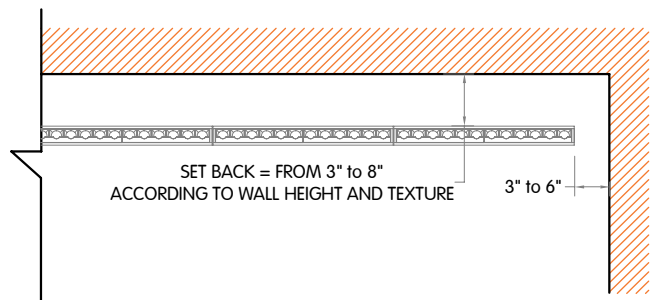

OPTICAL FLEXIBILITY

BAFFLED WALLWASHER

Billet wallwash provides even illumination of vertical surfaces with a flexible setback of 1/8 to 1/6 of the wall height. This optic is ideal for washing large areas where exceptional uniformity is required.

BAFFLED WALLGRAZER

Billet wallgrazer delivers maximum performance for emphasizing textured and rough vertical surfaces. The standard output illuminates walls up to 14'-0" with outstanding transversal and longitudinal glare control.