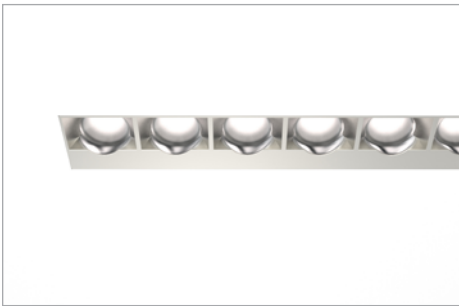

MOUNTING FLEXIBILITY

PENDANT

Actual

L= 12¹/₈" | 23¹⁵/₁₆" | 35³/₄" | 47⁹/₁₆" | 59³/₈" | Continuous runs

W= 2³/₁₆"

H= 3³/₈"

X= 59" or 118"

MILLWORK

Actual

L= 12¹/₈" | 23¹⁵/₁₆" | 35³/₄" | 47⁹/₁₆" | 59³/₈" | Continuous runs

W= 2³/₁₆"

H= 3³/₈"

WALL MOUNTED

Actual

L= 12¹/₈" | 23¹⁵/₁₆" | 35³/₄" | 47⁹/₁₆" | 59³/₈" | Continuous runs

W= 2³/₁₆"

H= 3³/₈"