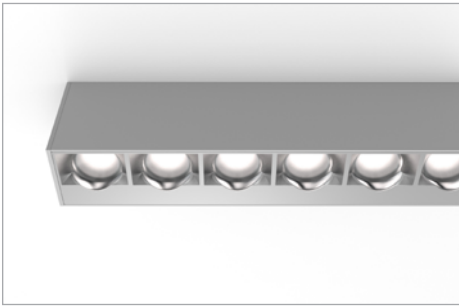

MOUNTING FLEXIBILITY

SURFACE MOUNTED