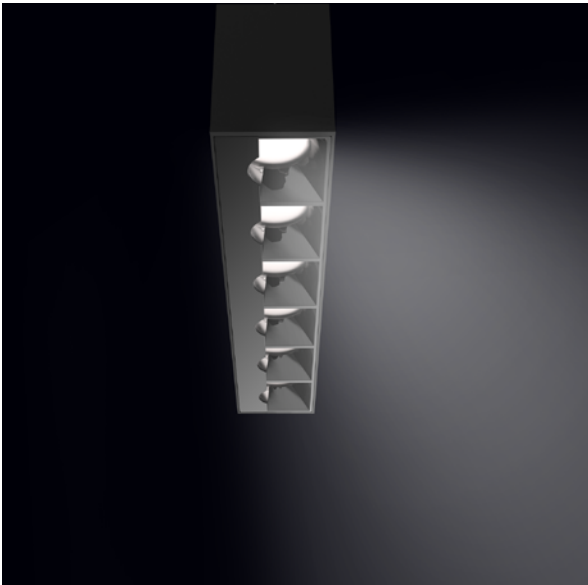

The Billet wallwasher/wallgrazer delivers unmatched vertical illumination with virtually zero glare. Like all Bold products, the Billet confidently delivers a flawless light distribution and a beautifully finished product.

CONSTRUCTION

Product Type : Linear
Body Material : Extruded Aluminum
Body Finish : Black / Grey / White / Custom RAL
IP Rating : IP20

INSTALLATION

Environment : Dry / Damp Location
Mounting : Ceiling Recessed (Trim & Trimless) / Wall Recessed (Trim & Trimless) / Millwork / Surface Mounted / Pendant
Dimensions : Refer to dimension table

OPTICAL FLEXIBILITY

BAFFLED WALLWASHER

Billet wallwash provides even illumination of vertical surfaces with a flexible setback of 1/8 to 1/6 of the wall height. This optic is ideal for washing large areas where exceptional uniformity is required.

BAFFLED WALLGRAZER

Billet wallgrazer delivers maximum performance for emphasizing textured and rough vertical surfaces. The standard output illuminates walls up to 14'-0" with outstanding transversal and longitudinal glare control.