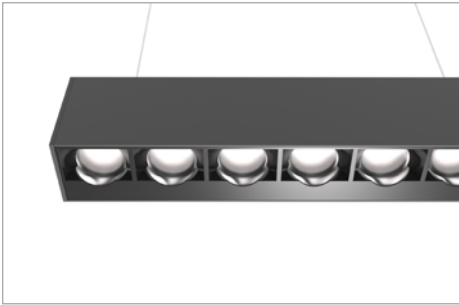

MOUNTING FLEXIBILITY

PENDANT