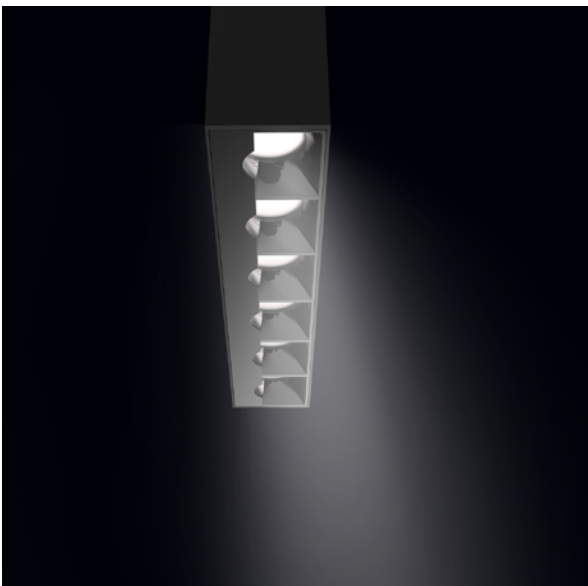

The Billet wallwasher/wallgrazer delivers unmatched vertical illumination with virtually zero glare. Like all Bold products, the Billet confidently delivers a flawless light distribution and a beautifully finished product.

CONSTRUCTION

Product Type : Linear
Body Material : Extruded Aluminum
Body Finish : Black / Grey / White / Custom RAL
IP Rating : IP20

INSTALLATION

Environment : Dry / Damp Location
Mounting : Ceiling Recessed (Trim & Trimless) / Wall Recessed (Trim & Trimless) / Millwork / Surface Mounted / Pendant
Dimensions : Refer to dimension table

OPTICAL FLEXIBILITY

BAFFLED WALLWASHER

Billet wallwash provides even illumination of vertical surfaces with a flexible setback of 1/8 to 1/6 of the wall height. This optic is ideal for washing large areas where exceptional uniformity is required.

BAFFLED WALLGRAZER

Billet wallgrazer delivers maximum performance for emphasizing textured and rough vertical surfaces. The standard output illuminates walls up to 14'-0" with outstanding transversal and longitudinal glare control.