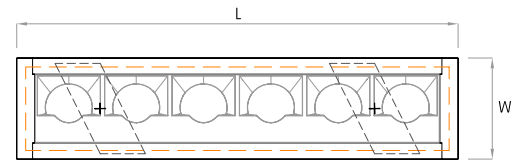

MOUNTING FLEXIBILITY

SURFACE MOUNTED

Actual

L= 12^{1/8"} | 23^{15/16"} | 35^{3/4"} | 47^{9/16"} | 59^{3/8"} | Continuous runs

W= 2^{3/16"}

H= 3^{3/8"}

RECESSED WITH TRIM

Actual

L= 12^{15/16"} | 24^{3/4"} | 36^{1/2"} | 48^{3/8"} | 60^{3/16"} | Continuous runs

W= 3"

H= 3^{3/8"}

RECESSED TRIMLESS

Actual

L= 13^{11/16"} | 25^{1/2"} | 37^{5/16"} | 49^{1/8"} | 60^{15/16"} | Continuous runs