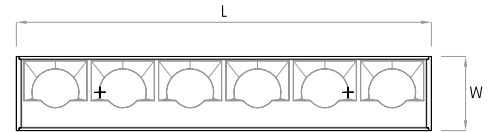

MOUNTING FLEXIBILITY

SURFACE MOUNTED

Actual

L= 12^{1/8"} | 23^{15/16"} | 35^{3/4"} | 47^{9/16"} | 59^{3/8"} | Continuous runs

W= 2^{3/16"}

H= 3^{3/8"}

RECESSED WITH TRIM

Actual

L= 12^{15/16"} | 24^{3/4"} | 36^{1/2"} | 48^{3/8"} | 60^{3/16"} | Continuous runs

W= 3"

H= 3^{3/8"}

RECESSED TRIMLESS

Actual

L= 13^{11/16"} | 25^{1/2"} | 37^{5/16"} | 49^{1/8"} | 60^{15/16"} | Continuous runs