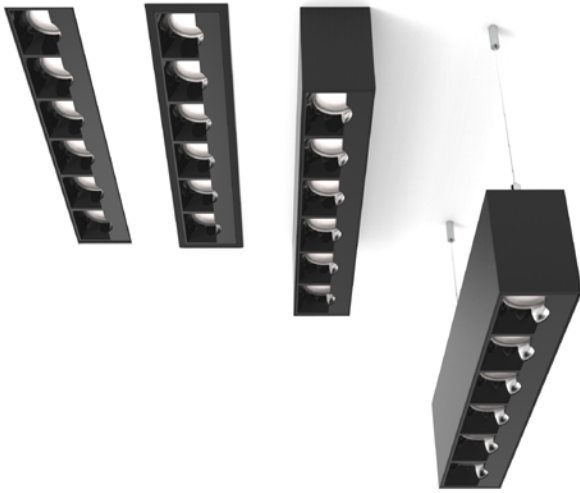

BILLET

INDOOR WALLGRAZER / WALLWASHER - INTEGRAL

bold
lighting

The Billet family of products allows you to achieve uniformity throughout indoor and outdoor spaces while maintaining the same optical performance, light consistency, and overall aesthetics.

The Billet wallwasher/wallgrazer delivers unmatched vertical illumination with virtually zero glare. Like all Bold products, the Billet confidently delivers a flawless light distribution and a beautifully finished product.

CONSTRUCTION

Product Type : Linear
Body Material : Extruded Aluminum
Body Finish : Black / Grey / White / Custom RAL
IP Rating : IP20

INSTALLATION

Environment : Dry / Damp Location
Mounting : Ceiling Recessed (Trim & Trimless) / Wall Recessed (Trim & Trimless) / Millwork / Surface Mounted / Pendant
Dimensions : Refer to dimension table

OPTICAL FLEXIBILITY

BAFFLED WALLWASHER

Billet wallwash provides even illumination of vertical surfaces with a flexible setback of 1/8 to 1/6 of the wall height. This optic is ideal for washing large areas where exceptional uniformity is required.