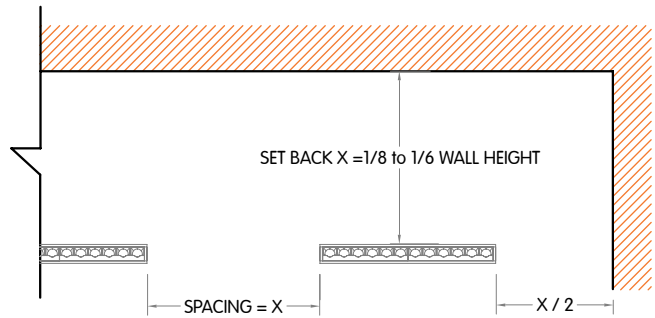

OPTICAL FLEXIBILITY

BAFFLED WALLWASHER

Billet wallwash provides even illumination of vertical surfaces with a flexible setback of 1/8 to 1/6 of the wall height. This optic is ideal for washing large areas where exceptional uniformity is required.

BAFFLED WALLGRAZER

Billet wallgrazer delivers maximum performance for emphasizing textured and rough vertical surfaces. The standard output illuminates walls up to 14'-0" with outstanding transversal and longitudinal glare control.