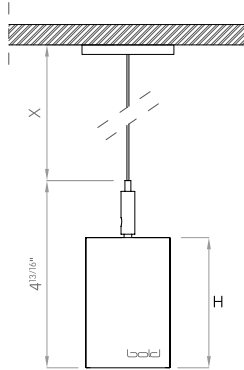

MOUNTING FLEXIBILITY

SURFACE MOUNTED

Actual

L= 12^{1/8"} | 23^{15/16"} | 35^{3/4"} | 47^{9/16"} | 59^{3/8"} | Continuous runs

W= 2^{3/16"}

H= 3^{3/8"}

RECESSED WITH TRIM

Actual

L= 12^{15/16"} | 24^{3/4"} | 36^{1/2"} | 48^{3/8"} | 60^{3/16"} | Continuous runs

W= 3"

H= 3^{3/8"}

RECESSED TRIMLESS

Actual

L= 13^{11/16"} | 25^{1/2"} | 37^{5/16"} | 49^{1/8"} | 60^{15/16"} | Continuous runs

W= 3^{3/4"}

H= 3^{3/8"}

MOUNTING FLEXIBILITY

PENDANT

Actual

L= 12¹/₈" | 23¹⁵/₁₆" | 35³/₄" | 47⁹/₁₆" | 59³/₈" | Continuous runs

W= 2³/₁₆"

H= 3³/₈"

DIMENSIONS TABLE

		12"		24"		36"		48"		60"				
Height		Width		Actual Length		Actual Length		Actual Length		Actual Length				
	mm	inch	mm	inch	mm	inch	mm	inch	mm	inch	mm	inch		
Surface Mounted	85	3 3/8	55	2 3/16	308	12 1/8	608	23 15/16	908	35 3/4	1208	47 9/16	1508	59 3/8
Recessed with Trim	85	3 3/8	75	3	328	12 15/16	625	24 3/4	925	36 1/2	1228	48 3/8	1528	60 3/16
Recessed Trimless	85	3 3/8	95	3 3/4	348	13 11/16	648	25 1/2	948	37 5/16	1248	49 1/8	1548	60 15/16
Pendant	85	3 3/8	55	2 3/16	308	12 1/8	608	23 15/16	908	35 3/4	1208	47 9/16	1508	59 3/8
Millwork	85	3 3/8	55	2 3/16	308	12 1/8	608	23 15/16	908	35 3/4	1208	47 9/16	1508	59 3/8
Wall Mounted	85	3 3/8	55	2 3/16	308	12 1/8	608	23 15/16	908	35 3/4	1208	47 9/16	1508	59 3/8