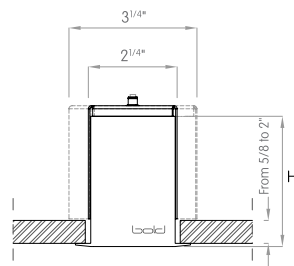

MOUNTING FLEXIBILITY

SURFACE MOUNTED

Actual

L= 12^{1/8"} | 23^{15/16"} | 35^{3/4"} | 47^{9/16"} | 59^{3/8"} | Continuous runs

W= 2^{3/16"}

H= 3^{3/8"}

RECESSED WITH TRIM

Actual

L= 12^{15/16"} | 24^{3/4"} | 36^{1/2"} | 48^{3/8"} | 60^{3/16"} | Continuous runs

W= 3"

H= 3^{3/8"}

RECESSED TRIMLESS

Actual

L= 13^{11/16"} | 25^{1/2"} | 37^{5/16"} | 49^{1/8"} | 60^{15/16"} | Continuous runs

DIMENSIONS TABLE

		12"		24"		36"		48"		60"				
Height		Width		Actual Length		Actual Length		Actual Length		Actual Length				
	mm	inch	mm	inch	mm	inch	mm	inch	mm	inch	mm	inch		
Surface Mounted	85	3 3/8	55	2 3/16	308	12 1/8	608	23 15/16	908	35 3/4	1208	47 9/16	1508	59 3/8
Recessed with Trim	85	3 3/8	75	3	328	12 15/16	625	24 3/4	925	36 1/2	1228	48 3/8	1528	60 3/16
Recessed Trimless	85	3 3/8	95	3 3/4	348	13 11/16	648	25 1/2	948	37 5/16	1248	49 1/8	1548	60 15/16
Pendant	85	3 3/8	55	2 3/16	308	12 1/8	608	23 15/16	908	35 3/4	1208	47 9/16	1508	59 3/8
Millwork	85	3 3/8	55	2 3/16	308	12 1/8	608	23 15/16	908	35 3/4	1208	47 9/16	1508	59 3/8
Wall Mounted	85	3 3/8	55	2 3/16	308	12 1/8	608	23 15/16	908	35 3/4	1208	47 9/16	1508	59 3/8