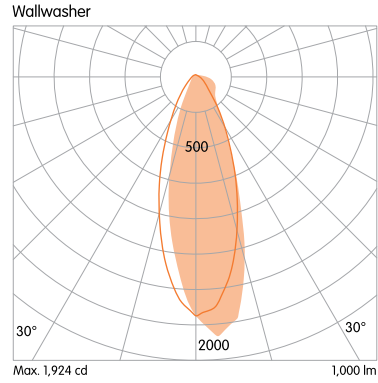

OPTICAL FLEXIBILITY

BAFFLED WALLWASHER

Billet wallwash provides even illumination of vertical surfaces with a flexible setback of 1/8 to 1/6 of the wall height. This optic is ideal for washing large areas where exceptional uniformity is required.