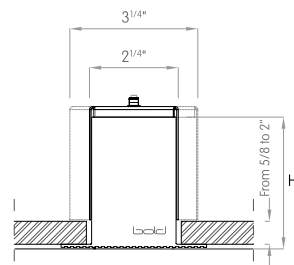

MOUNTING FLEXIBILITY

SURFACE MOUNTED

Actual

L= 12^{1/8"} | 23^{15/16"} | 35^{3/4"} | 47^{9/16"} | 59^{3/8"} | Continuous runs

W= 2^{3/16"}

H= 3^{3/8"}

RECESSED WITH TRIM

Actual

L= 12^{15/16"} | 24^{3/4"} | 36^{1/2"} | 48^{3/8"} | 60^{3/16"} | Continuous runs

W= 3"

H= 3^{3/8"}

RECESSED TRIMLESS

Actual

L= 13^{11/16"} | 25^{1/2"} | 37^{5/16"} | 49^{1/8"} | 60^{15/16"} | Continuous runs

DIMENSIONS TABLE

		12"		24"		36"		48"		60"				
Height		Width		Actual Length		Actual Length		Actual Length		Actual Length				
	mm	inch	mm	inch	mm	inch	mm	inch	mm	inch	mm	inch		
Surface Mounted	85	3 3/8	55	2 3/16	308	12 1/8	608	23 15/16	908	35 3/4	1208	47 9/16	1508	59 3/8
Recessed with Trim	85	3 3/8	75	3	328	12 15/16	625	24 3/4	925	36 1/2	1228	48 3/8	1528	60 3/16
Recessed Trimless	85	3 3/8	95	3 3/4	348	13 11/16	648	25 1/2	948	37 5/16	1248	49 1/8	1548	60 15/16
Pendant	85	3 3/8	55	2 3/16	308	12 1/8	608	23 15/16	908	35 3/4	1208	47 9/16	1508	59 3/8
Millwork	85	3 3/8	55	2 3/16	308	12 1/8	608	23 15/16	908	35 3/4	1208	47 9/16	1508	59 3/8
Wall Mounted	85	3 3/8	55	2 3/16	308	12 1/8	608	23 15/16	908	35 3/4	1208	47 9/16	1508	59 3/8