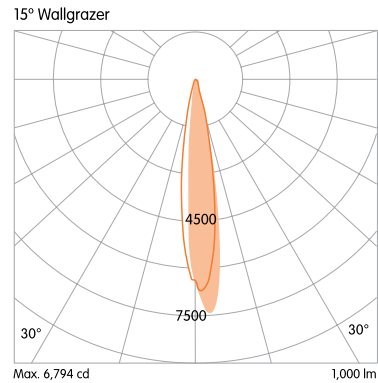

OPTICAL FLEXIBILITY

BAFFLED WALLWASHER

Billet wallwash provides even illumination of vertical surfaces with a flexible setback of 1/8 to 1/6 of the wall height. This optic is ideal for washing large areas where exceptional uniformity is required.

BAFFLED WALLGRAZER

Billet wallgrazer delivers maximum performance for emphasizing textured and rough vertical surfaces. The standard output illuminates walls up to 14'-0" with outstanding transversal and longitudinal glare control.