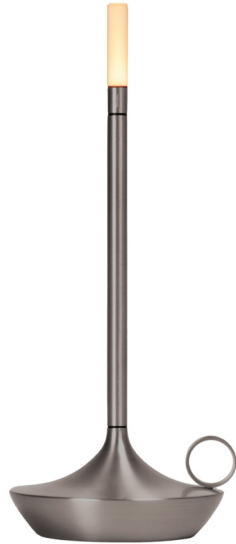

Wick

Portable Table Lamp

Color

Brass
GP2043-B

Graphite
GP2043-G

Black
GP2043-BLK

White
GP2043-WHT

	North America	Europe
Light Source	1W LED	1W LED
Color Temperature	2600K	2600K
Cord	USB-C	USB-C
Battery	Rechargeable Lithium	Rechargeable Lithium
Battery Life	12-150 hours dependent on setting	12-150 hours dependent on setting
Battery Charge Time	2A Current: 1.5 hrs, 1A Current: 3 hrs	2A Current: 1.5 hrs, 1A Current: 3 hrs
Material	Plated Aluminum, Acrylic	Plated Aluminum, Acrylic
Size	Ø 4.7, H 10.2 (in)	Ø 12, H 26 (cm)
Weight	0.6lbs	0,27kg
Modes	Touch: (H) high, (M) medium, (L) low, (P) pulse	Touch: (H) high, (M) medium, (L) low, (P) pulse
Country of origin	PRC	PRC
Certification	-	CE

For use in a dry location. Do not use aggressive detergent to clean.

**Designed in Seattle,
Washington, USA.**

Custom cords and canopies are available. Contact our offices for more information.