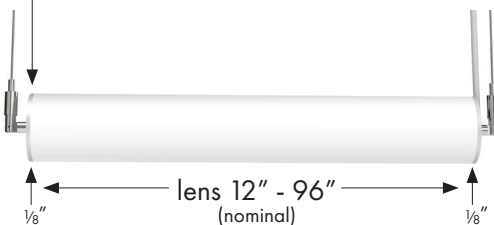

LC2-HOR

Luminous Cylinder | Ø 2" | Horizontal

LUMOS
Architectural Lighting

MODERN SLIMLINE LUMINAIRE
WITH A SEAMLESS, VIBRANT GLOW

end cap (x2)

Features

- Diameter:** 2"
- Output:** 122 LPW
- Lens:** White acrylic, 12" to 96" (nominal)
- End Caps:** Formed aluminum
- Mounting:** Pendant
- Driver:** Inside canopy or remote
- Weight:** 2 lb/linear ft
- Certification:** UL listed for damp location use
- Warranty:** 5-year limited warranty
- Photometry:** Third-party photometric report and IES files on the website

- Modern aesthetics
- Mount with angled suspension
- Minimalist design allows easy adaptability
- For vertical mounting options, see the LC2-VER spec sheet

LC2-HOR

Luminous Cylinder | Ø 2" | Horizontal

Project: _____ Type: _____ Date: _____