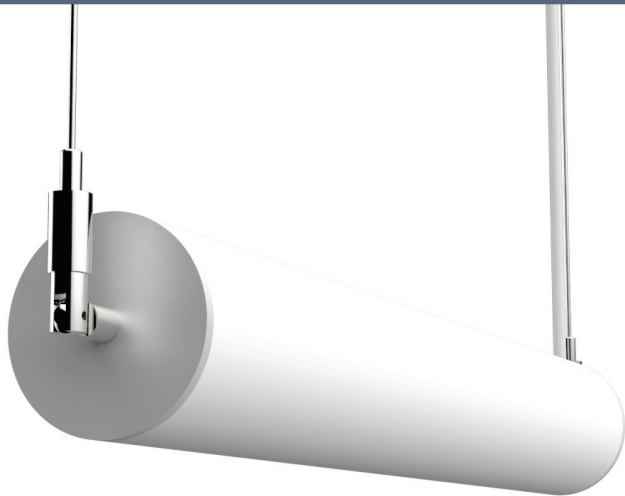

LC2-HOR

Luminous Cylinder | Ø 2" | Horizontal

LUMOS
Architectural Lighting

MODERN SLIMLINE LUMINAIRE
WITH A SEAMLESS, VIBRANT GLOW

end cap (x2)

Features

- Diameter:** 2"
- Output:** 122 LPW
- Lens:** White acrylic, 12" to 96" (nominal)
- End Caps:** Formed aluminum
- Mounting:** Pendant
- Driver:** Inside canopy or remote
- Weight:** 2 lb/linear ft
- Certification:** UL listed for damp location use
- Warranty:** 5-year limited warranty
- Photometry:** Third-party photometric report and IES files on the website

- Modern aesthetics
- Mount with angled suspension
- Minimalist design allows easy adaptability
- For vertical mounting options, see the LC2-VER spec sheet

LC2-HOR

Luminous Cylinder | Ø 2" | Horizontal

Project: _____ Type: _____ Date: _____