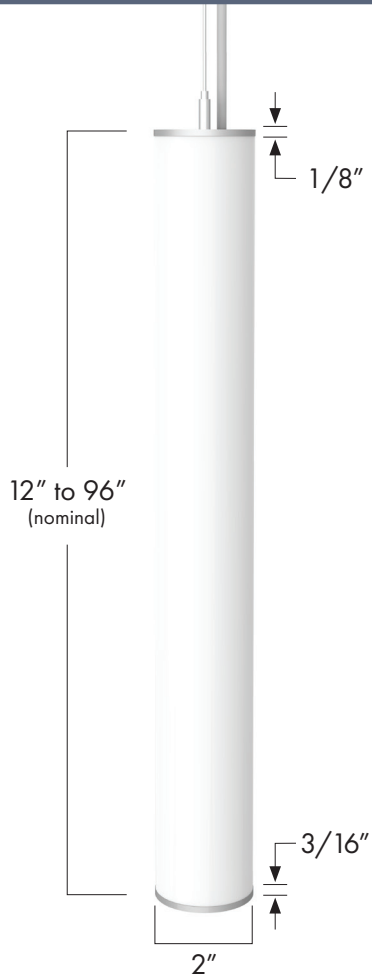

A SOPHISTICATED SLIMLINE
LUMINAIRE RADIATING
A SEAMLESS, VIBRANT GLOW

Features

- Diameter:** 2"
- Output:** 93 LPW
- Lens:** White acrylic, 12" to 96" (nominal)
- Mounting:** Pendant
- Driver:** Inside canopy or remote
- Weight:** 2 lb/linear ft
- Certification:** UL listed for damp location use
- Warranty:** 5-year limited warranty
- Photometry:** Third-party photometric report and IES files on the website

- Modern minimalist aesthetics
- Design allows easy adaptability within diverse settings
- For horizontal mounting options, see the LC2-HOR spec sheet

Project: _____ Type: _____ Date: _____

Order: _____

Example: LC2-VER - 60 - SO - 935 - DIM - AC15-ASL - SCC - RMT

Order Guide

Lens (in.)	Lumen Output	LED	Driver
12	SO standard 840 lm/ft	Static White	DIM 0-10 V/1%
24			
36	MD modify lumens and watts (5% increments up to 840 lm - consult factory)	830 CRI >80 3000°K	DIM.1 0-10 V/.1%
48		835 CRI >80 3500°K	TRC TRIAC/ ELV
60		840 CRI >80 4000°K	DAL DALI
72		930 CRI >90 3000°K	Drivers rated 120-277 VAC
84		935 CRI >90 3500°K	
96		940 CRI >90 4000°K	