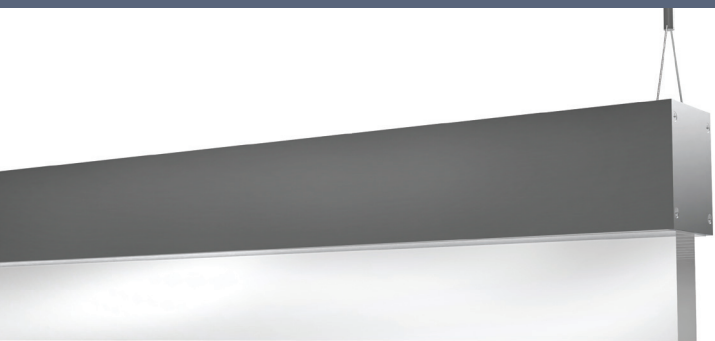

MODERN LINEAR FIXTURE WITH AN ILLUMINATED BLADE

Features

- Length:** 24" to 96" (nominal)
- Output:** 86 LPW
- Housing:** Aluminum
- Lens:** Cast clear acrylic with frosted edges
- Mounting:** Pendant, surface, recessed, T-Bar
- Driver:** Integral, remote or in canopy
- Weight:** 6.75 lb/linear ft
- Certification:** UL listed for damp location use
- Warranty:** 5-year limited warranty
- Photometry:** Third-party photometric report and IES files on the website

- Continuous rows available (1" gap between lenses)
- Lift and shift style blades/lens
- Engraving/wayfinding options available
- Power-over-Cable option
- RGB+W in standard lumen output range

Project: _____ Type: _____ Date: _____