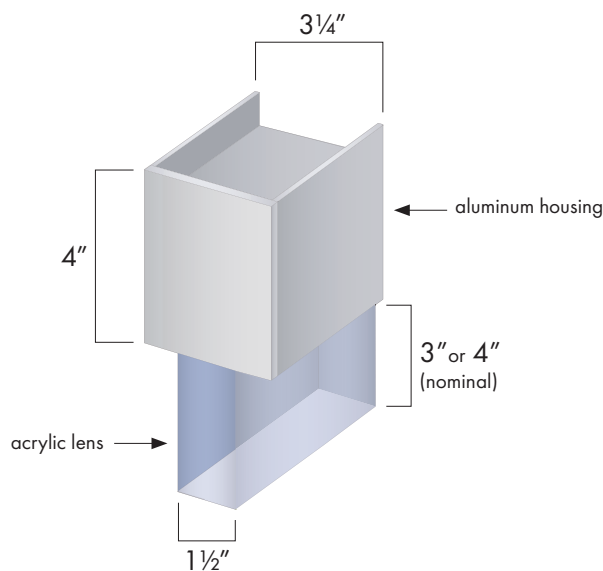

MODERN LINEAR FIXTURE WITH AN ILLUMINATED BLADE

Features

- Length:** 24" to 96" (nominal)
- Output:** 86 LPW
- Housing:** Aluminum
- Lens:** Cast clear acrylic with frosted edges
- Mounting:** Pendant, surface, recessed, T-Bar
- Driver:** Integral, remote or in canopy
- Weight:** 6.75 lb/linear ft
- Certification:** UL listed for damp location use
- Warranty:** 5-year limited warranty
- Photometry:** Third-party photometric report and IES files on the website

- Continuous rows available (1" gap between lenses)
- Lift and shift style blades/lens
- Engraving/wayfinding options available
- Power-over-Cable option
- RGB+W in standard lumen output range

Project: _____ Type: _____ Date: _____

Length (in.)	Blade	Lumen Output	LED	Driver	Mounting
24	2.7"	SO standard 506 lm/ft	Static White	DIM 0-10 V/1%	Pendant
36	3.7"	HO high 1013 lm/ft	830 CRI >80 3000°K	DIM.1 0-10 V/.1%	AC10 100" adjustable cable
48		MD modify lumens and watts (5% increments up to 1013 lm - consult factory)	835 CRI >80 3500°K	TRC TRIAC/ ELV	AC15 150" adjustable cable
60			840 CRI >80 4000°K	DAL DALI	AC20 200" adjustable cable
72			930 CRI >90 3000°K	DMX Digital Multiplex (consult factory)	Surface
84			935 CRI >90 3500°K	DIM, DIM.1, DAL, DMX drivers rated 120-277 VAC. TRC drivers rated 120 VAC.	SRF surface mounted
96			940 CRI >90 4000°K		Recessed
			Dynamic White		REC recessed, trim flange
			TW tunable white 2700-6500 °K		TBR t-bar, tie down brackets
			WD warm dim 2200-3500 °K		Power-over-Cable (PoC)
			Red, Green, Blue + White		POC Power-over-Cable with multi-cable center canopy (consult for submittals)
			RGBW30 RGB+W+3000°K		
			RGBW35 RGB+W+3500°K		
			RGBW40 RGB+W+4000°K		
			(consult for TW, WD & RGBW)		