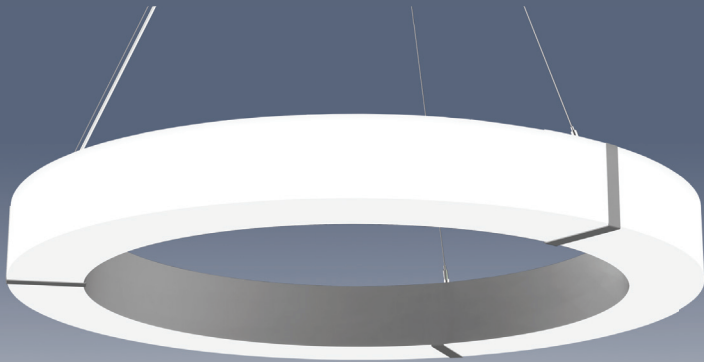

RP-DN-OWL

Ring | Direct | Luminous Outer Wall

LUMOS
Architectural Lighting

A HIGH EFFICIENCY LUMINOUS RING
WITH SOFT, GLARE FREE ILLUMINATION

Features

- Diameter:** 24" to 144" (nominal)
- Output:** 109 LPW
- Housing:** Formed aluminum
- Lens:** Transmissive, frosted acrylic
- Mounting:** Pendant or surface
- Driver:** Remote, or in canopy
- Weight:** 5.25 lb/ft (based on \emptyset)
- Certification:** UL listed for damp location use
- Warranty:** 5-year limited warranty
- Photometry:** Third-party photometric report

- Rings up to 72" diameter ship in one piece
- Mounting option for multi-ring clusters
- Acoustic options available
- RGB+W in standard lumen output range

RP-DN-OWL

Ring | Direct | Luminous Outer Wall

Project: _____ Type: _____ Date: _____

Order: _____

Example: MOD - RP-DN-OWL - 60 - MD10000LM - 840 - DIM - MCC - ASL - SCC - RMT

Order Guide

Ø (in.)	Lumen Output	LED	Driver	Mounting				
24	SO standard 648 lm/linear ft	Static White	DIM 0-10 V/1%	Pendant				
36								
48	HO high 1435 lm/linear ft	830 CRI >80 3000°K	DIM.1 0-10 V/.1%	SPC single point canopies				
60								
72	MD modify lumens and watts (consult factory)	835 CRI >80 3500°K	TRC TRIAC/ ELV	MCC multi-cable center canopy (consult for Ø > 96")				
84								
84	Example Calculation for a 48" High Output Ring: (4' x 3.14) x 1435 = 18,024 total lumens	Dynamic White	DAL DALI	MRC multi-ring cluster (consult for submittals)				
96								
120								
144								
					TW tunable white 2700-6500 °K	DMX Digital Multiplex (consult factory)	Power-over-Cable (PoC)	
					WD warm dim 2200-3500 °K			
					Red, Green, Blue + White			MCC-POC Power-over-Cable with multi-cable center canopy (consult for submittals)
					RGBW30 RGB+W+3000°K			
					RGBW35 RGB+W+3500°K			
					RGBW40 RGB+W+4000°K			
	(consult for TW, WD & RGBW)	Surface						
			SRF surface mount (1" stand-off)					