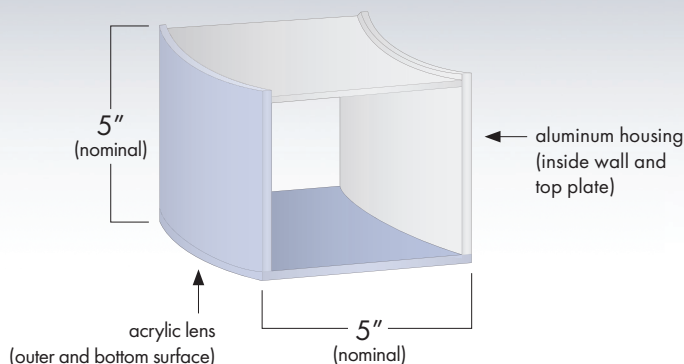

RP-DN-OWL

Ring | Direct | Luminous Outer Wall

LUMOS
Architectural Lighting

A HIGH EFFICIENCY LUMINOUS RING
WITH SOFT, GLARE FREE ILLUMINATION

Features

- Diameter:** 24" to 144" (nominal)
- Output:** 109 LPW
- Housing:** Formed aluminum
- Lens:** Transmissive, frosted acrylic
- Mounting:** Pendant or surface
- Driver:** Remote, or in canopy
- Weight:** 5.25 lb/ft (based on \emptyset)
- Certification:** UL listed for damp location use
- Warranty:** 5-year limited warranty
- Photometry:** Third-party photometric report

- Rings up to 72" diameter ship in one piece
- Mounting option for multi-ring clusters
- Acoustic options available
- RGB+W in standard lumen output range

RP-DN-OWL

Ring | Direct | Luminous Outer Wall

Project: _____ Type: _____ Date: _____

Order: _____

Example: MOD - RP-DN-OWL - 60 - MD10000LM - 840 - DIM - MCC - ASL - SCC - RMT

Order Guide

Ø (in.)	Lumen Output	LED	Driver	Mounting				
24	SO standard 648 lm/linear ft	Static White	DIM 0-10 V/1%	Pendant				
36								
48	HO high 1435 lm/linear ft	830 CRI >80 3000°K	DIM.1 0-10 V/.1%	SPC single point canopies				
60								
72	MD modify lumens and watts (consult factory)	835 CRI >80 3500°K	TRC TRIAC/ ELV	MCC multi-cable center canopy (consult for Ø > 96")				
84								
84	Example Calculation for a 48" High Output Ring: (4' x 3.14) x 1435 = 18,024 total lumens	Dynamic White	DAL DALI	MRC multi-ring cluster (consult for submittals)				
96								
120								
144								
					TW tunable white 2700-6500 °K	DMX Digital Multiplex (consult factory)	Power-over-Cable (PoC)	
					WD warm dim 2200-3500 °K			
					Red, Green, Blue + White			MCC-POC Power-over-Cable with multi-cable center canopy (consult for submittals)
					RGBW30 RGB+W+3000°K			
					RGBW35 RGB+W+3500°K			
					RGBW40 RGB+W+4000°K			
	(consult for TW, WD & RGBW)	Surface						
			SRF surface mount (1" stand-off)					