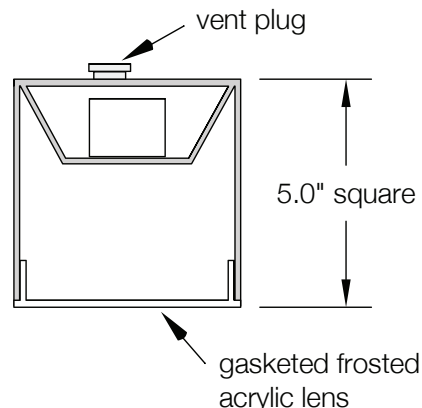

LUMOS

Denver, Colorado www.lumoscustom.com