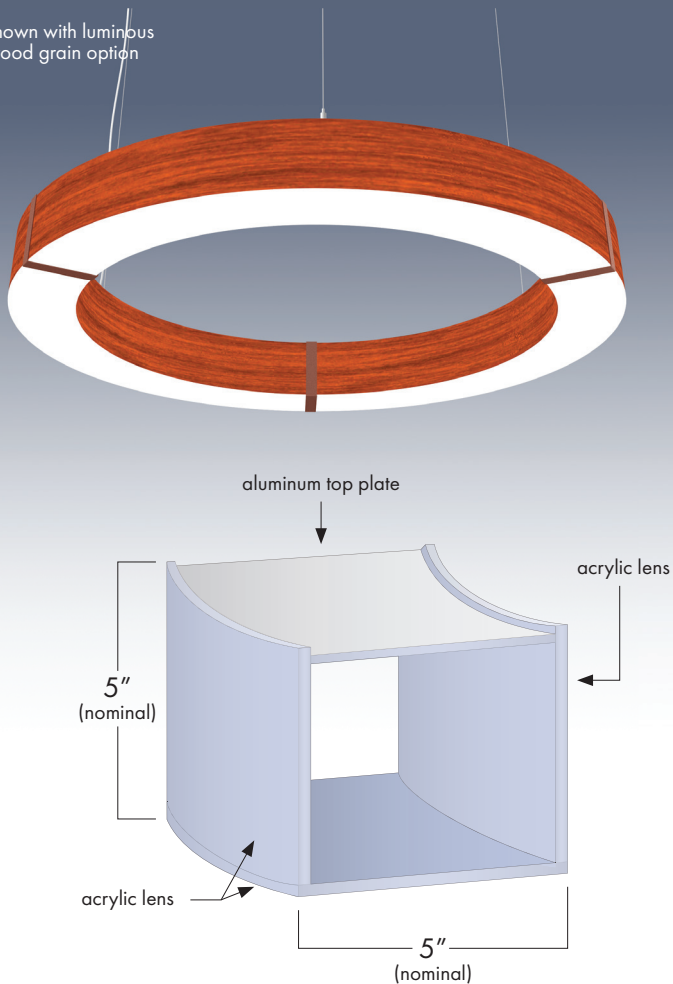

FULLY LUMINOUS RING IN  
TWO SIZES OFFERING SOFT,  
GLARE FREE ILLUMINATION

shown with luminous  
wood grain option

**Features**

- Diameter:** 24" to 144" (nominal)
- Output:** 115 LPW
- Housing:** Aluminum top plate
- Lens:** Transmissive, frosted acrylic
- Mounting:** Pendant or surface
- Driver:** In canopy or remote
- Weight:** 4.5 lb/ft (based on Ø)
- Certification:** UL listed for damp location use
- Warranty:** 5-year limited warranty
- Photometry:** Third-party photometric report and IES files on the web site

- Rings up to 72" ship in one piece
- Mounting options for multi-ring clusters
- RGBW in standard lumen output range
- Acoustic options available

Project: \_\_\_\_\_ Type: \_\_\_\_\_ Date: \_\_\_\_\_

Order: \_\_\_\_\_

## Order Guide

<b>24</b>	<b>SO</b> standard 445 lm/linear ft	<b>Static White</b>	<b>DIM</b> 0-10 V/1%
<b>36</b>	<b>HO</b> high 890 lm/linear ft	<b>830</b> CRI >80 3000°K	<b>DIM-.1</b> 0-10 V/.1%
<b>48</b>	<b>MD</b> modify lumens and watts (consult factory)	<b>835</b> CRI >80 3500°K	<b>TRC</b> TRIAC/ ELV
<b>60</b>		<b>840</b> CRI >80 4000°K	<b>DAL</b> DALI
<b>72</b>	Example Calculation for a 48" High Output Ring: (4' x 3.14) x 890 = 11,178 total lumens	<b>930</b> CRI >90 3000°K	<b>DMX</b> Digital Multiplex (consult factory)
<b>84</b>		<b>935</b> CRI >90 3500°K	Drivers rated 120-277 VAC
<b>96</b>		<b>940</b> CRI >90 4000°K	
<b>120</b>		<b>Dynamic White</b>	
<b>144</b>		<b>TW</b> tunable white 2700-6500 °K	
		<b>Red, Green, Blue + White</b>	