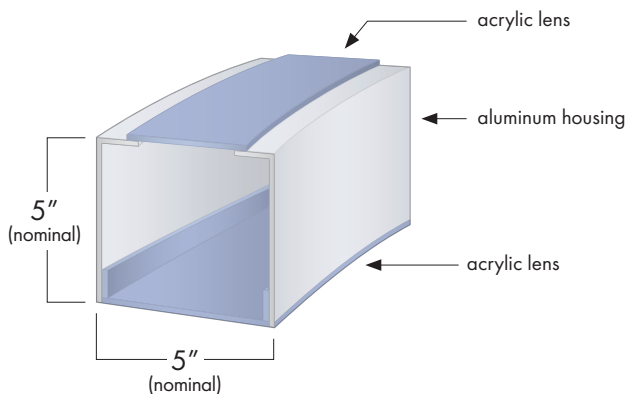

RING WITH BI-DIRECTIONAL GLARE-FREE ILLUMINATION

Features

- Diameter:** 24" to 240" (nominal)
- Output:** 95 LPW
- Housing:** Formed aluminum
- Lens:** Transmissive, frosted acrylic
- Mounting:** Pendant
- Driver:** Integral or remote
- Weight:** 5 lb/ft (based on Ø)
- Certification:** UL listed for damp location use
- Warranty:** 5-year limited warranty
- Photometry:** Third-party photometric report and IES files on the website

Order: _____

Example: MOD - RP-UP-DN - 60 - MD16000LM - 840 - DIM - MCC - ASL - SCC - RMT

Order Guide

Ø (in.)	Lumen Output	LED	Driver	Mounting
24	SO standard 563 lm/linear ft HO high 1125 lm/linear ft MD modify lumens and watts (consult factory) Example Calculation for a 48" High Output Ring: (4' x 3.14) x 1125 = 14,130 total lumens	Static White 830 CRI >80 3000°K 835 CRI >80 3500°K 840 CRI >80 4000°K 930 CRI >90 3000°K 935 CRI >90 3500°K 940 CRI >90 4000°K Dynamic White TW tunable white 2700-6500 °K WD warm dim 2200-3500 °K Red, Green, Blue + White RGBW30 RGB+W+3000°K RGBW35 RGB+W+3500°K RGBW40 RGB+W+4000°K (consult for TW, WD & RGBW)	DIM 0-10 V/1% DIM.1 0-10 V/.1% TRC TRIAC/ ELV DAL DALI DMX Digital Multiplex (consult factory) DIM, DIM.1, DAL, DMX drivers rated 120-277 VAC. TRC drivers rated 120 VAC.	Pendant SPC single point canopies MCC multi-cable center canopy (consult for Ø > 96") MRC multi-ring cluster (consult for submittals) Power-over-Cable (PoC) MCC-POC Power-over-Cable with multi-cable center canopy (consult for submittals)
36				
48				
60				
72				
84				
96				
120				
144				
168				
192				
240				