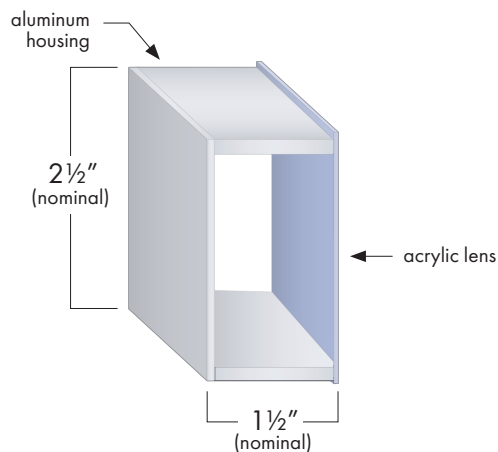

A SLENDER SQUARE WITH
ROUND CORNERS AND
ILLUMINATED INNER WALLS

Features

- Sides:** 24" to 72" (two lengths, nominal)
- Corner Radii:** 7½" (based on OD)
- Output:** 92 LPW
- Housing:** Formed aluminum
- Lens:** Transmissive, frosted acrylic
- Mounting:** Pendant or surface
- Driver:** Inside canopy or remote
- Weight:** 0.75 lb/linear ft
- Certification:** UL listed for damp location use
- Warranty:** 5-year limited warranty

- Power-over-Cable option
- Mounting for multi-square clusters
- RGBW in standard lumen output range
- Specify two side lengths to fit sizing needs

Project: _____ Type: _____ Date: _____

Order: _____

Example: SSPM-IWL - 36/36 - SO - 935 - DIM - SPC - BLK - BCC - RMT - FSD

Order Guide

Side A	Side B	SO	HO	MD	LED	Driver	Mounting	
24	24	standard 490 lm/ft	high 980 lm/ft	modify lumens and watts (consult factory)	Static White 830 CRI >80 3000°K 835 CRI >80 3500°K 840 CRI >80 4000°K 930 CRI >90 3000°K 935 CRI >90 3500°K 940 CRI >90 4000°K Dynamic White TW tunable white 2700-6500°K WD warm dim 2200-3500°K Red, Green, Blue + White RGBW30 RGBW+3000°K RGBW35 RGBW+3500°K RGBW40 RGBW+4000°K (consult for TW, WD & RGBW)	DIM 0-10 V/1% DIM.1 0-10 V/.1% TRC TRIAC/ ELV DAL DALI DMX Digital Multiplex (consult factory) Drivers rated 120-277 VAC	Pendant SPC single point canopies MCC multi-cable center canopy MRC multi-square cluster (consult for submittals) Power-over-Cable (PoC) MCC-POC Power-over-Cable with multi-cable center canopy (consult for submittals) Surface SRF surface mount (1" stand-off)	
(nominal length)		Example Calculation for a 48" High Output: (2' x 2') x 980 = 2' total lumens						