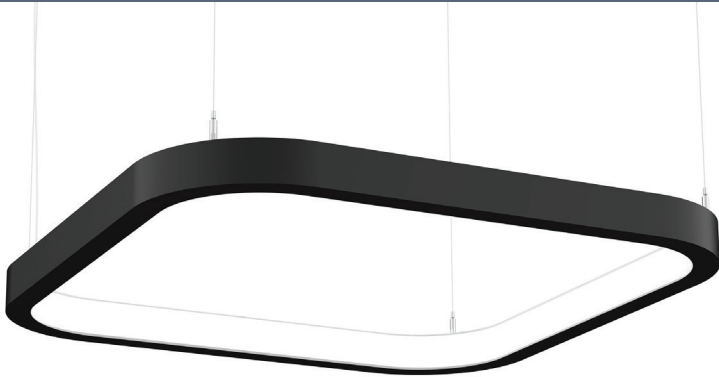

A SLENDER SQUARE WITH
ROUND CORNERS AND
ILLUMINATED INNER WALLS

Features

- Sides:** 24" to 72" (two lengths, nominal)
- Corner Radii:** 7½" (based on OD)
- Output:** 92 LPW
- Housing:** Formed aluminum
- Lens:** Transmissive, frosted acrylic
- Mounting:** Pendant or surface
- Driver:** Inside canopy or remote
- Weight:** 0.75 lb/linear ft
- Certification:** UL listed for damp location use
- Warranty:** 5-year limited warranty

- Power-over-Cable option
- Mounting for multi-square clusters
- RGBW in standard lumen output range
- Specify two side lengths to fit sizing needs

Project: _____ Type: _____ Date: _____

Order: _____

Example: SSPM-IWL - 36/36 - SO - 935 - DIM - SPC - BLK - BCC - RMT - FSD