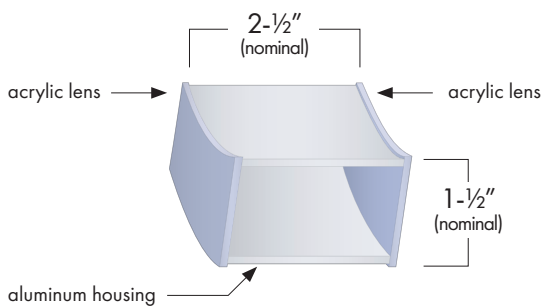

## SLIM VERTICAL RING WITH BI-DIRECTIONAL RADIANCE

### Features

- Diameter:** 24" to 48" (nominal)
- Output:** 68 LPW
- Housing:** Formed aluminum
- Lens:** Transmissive, frosted acrylic
- Mounting:** Pendant
- Driver:** Inside canopy or remote
- Weight:** ??? lb/ft (based on Ø)
- Certification:** UL listed for damp location use
- Warranty:** 5-year limited warranty
- Photometry:** Consult factory