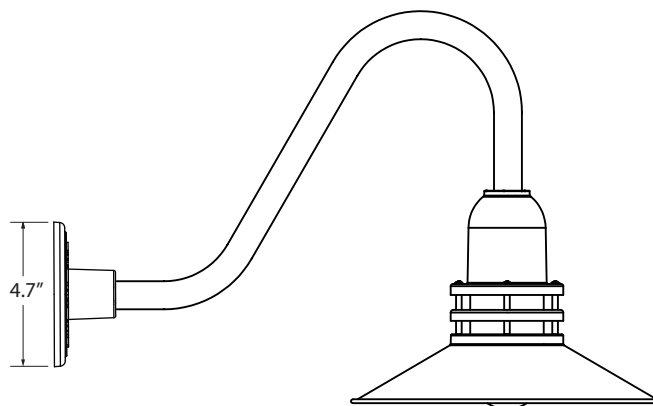

MOUNTING STYLE

CORD HUNG PENDANT (C)

FLUSH MOUNT (F)

STEM MOUNT PENDANT (S)

GOOSENECK (G)

SHOWN WITH: G26 GOOSENECK ARM

AVAILABLE SHADE SIZES

SHADE CODE	HEIGHT (A)	DIAMETER (B)
ULC12	9.5"	12"
ULC14	10"	14"
ULC16	10.75"	16"
ULC18	11.25"	18"