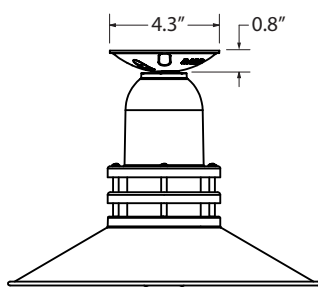

MOUNTING STYLE

CORD HUNG PENDANT (C)

FLUSH MOUNT (F)

STEM MOUNT PENDANT (S)

GOOSENECK (G)

SHOWN WITH: G26 GOOSENECK ARM

AVAILABLE SHADE SIZES

SHADE CODE	HEIGHT (A)	DIAMETER (B)
ULC12	9.5"	12"
ULC14	10"	14"
ULC16	10.75"	16"
ULC18	11.25"	18"