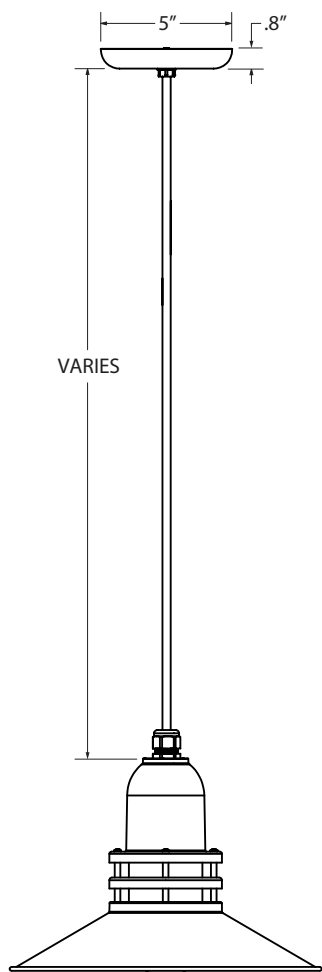

MOUNTING STYLE

CORD HUNG PENDANT (C)