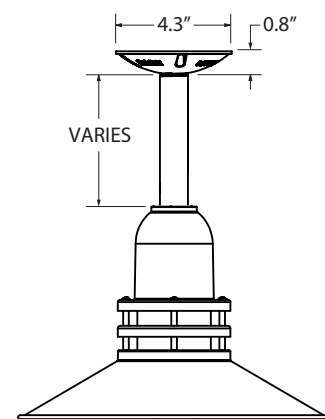

MOUNTING STYLE

CORD HUNG PENDANT (C)

FLUSH MOUNT (F)

STEM MOUNT PENDANT (S)

GOOSENECK (G)

SHOWN WITH: G26 GOOSENECK ARM

AVAILABLE SHADE SIZES

SHADE CODE	HEIGHT (A)	DIAMETER (B)
ULC12	9.5"	12"
ULC14	10"	14"
ULC16	10.75"	16"
ULC18	11.25"	18"