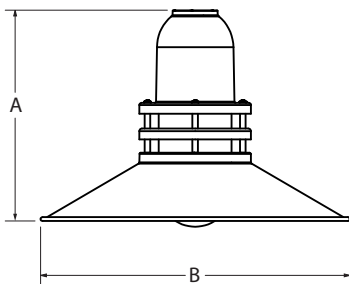

MOUNTING STYLE

CORD HUNG PENDANT (C)

FLUSH MOUNT (F)

STEM MOUNT PENDANT (S)

GOOSENECK (G)

SHOWN WITH: G26 GOOSENECK ARM

AVAILABLE SHADE SIZES

SHADE CODE	HEIGHT (A)	DIAMETER (B)
ULC12	9.5"	12"
ULC14	10"	14"
ULC16	10.75"	16"
ULC18	11.25"	18"