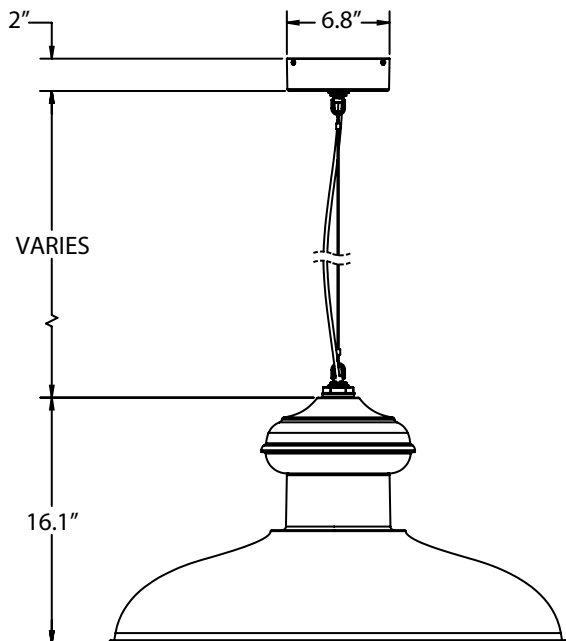

STUDIO CABLE (C-STU)