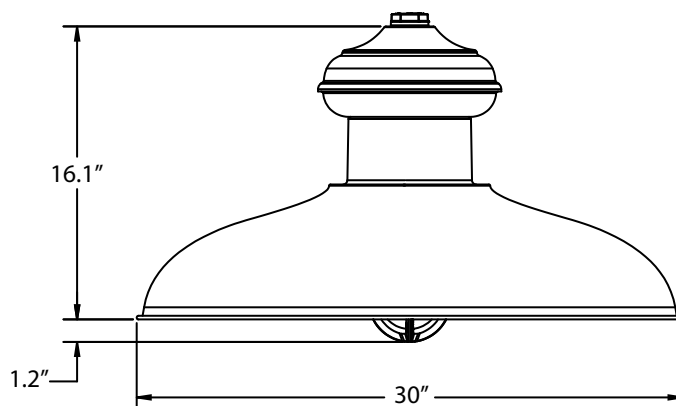

LUMINAIRE DIMENSIONS