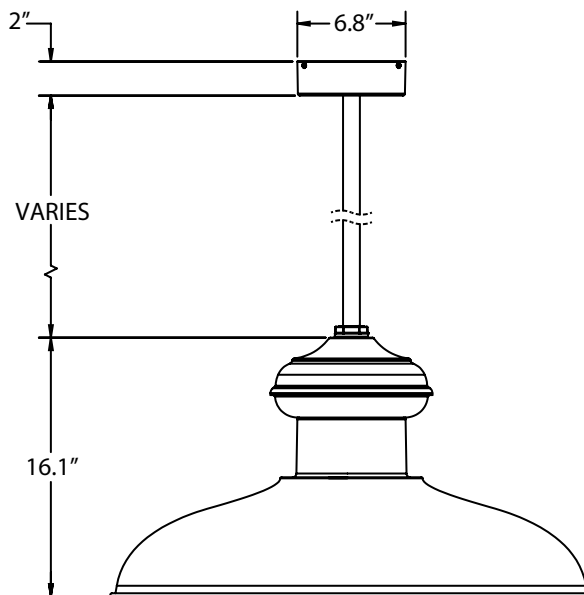

STEM MOUNT PENDANT (S)