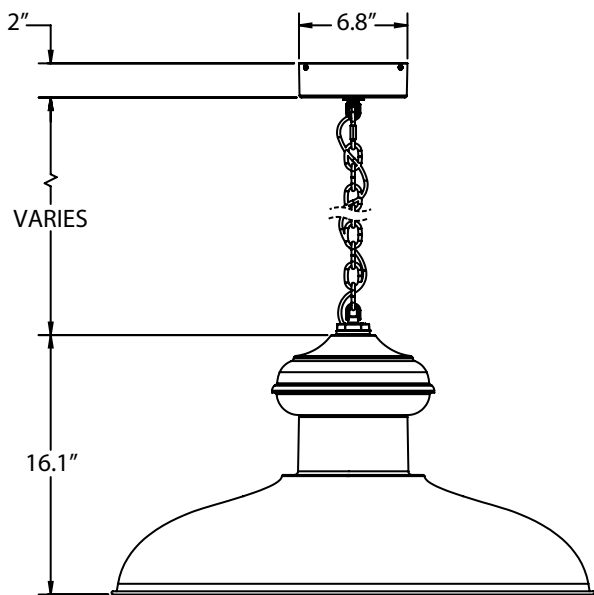

MOUNTING STYLE

CHAIN HUNG PENDANT (CN)