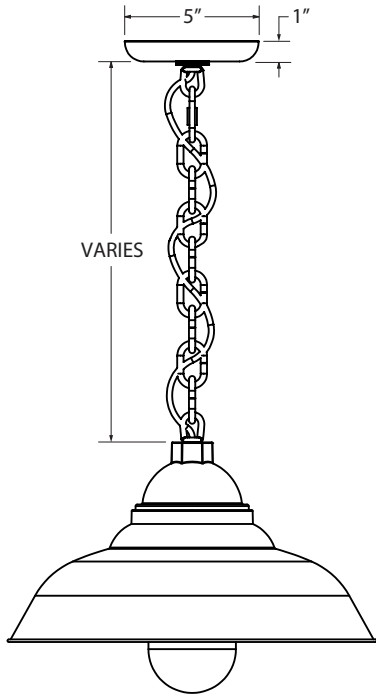

MOUNTING STYLE

CHAIN HUNG PENDANT (CN)