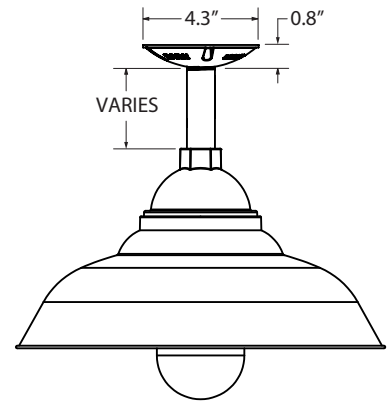

**MOUNTING STYLE**

**CHAIN HUNG PENDANT (CN)**

**FLUSH MOUNT (F)**

**STEM MOUNT PENDANT (S)**

**GOOSENECK (G)**

**CORD HUNG PENDANT (C)**

**LUMINAIRE DIMENSIONS**

SHADE CODE	HEIGHT (A)	DIAMETER (B)
O12	9.6"	12"
O14	9.6"	14"
O16	9.6"	16"
O18	9.6"	18"
O120	9.6"	20"

**SPECIFICATIONS**

**MOUNTING**

**STEM**  
 1/2" Nominal (0.84" Actual) or 3/4" Nominal (1.05" Actual) Sch 40, 6063 Aluminum Mounting Stem. Custom Lengths Available upon Request.

**GOOSENECK**  
 1/2" Nominal (0.84" Actual) or 3/4" Nominal (1.05" Actual) Sch 40, 6063 Aluminum Gooseneck