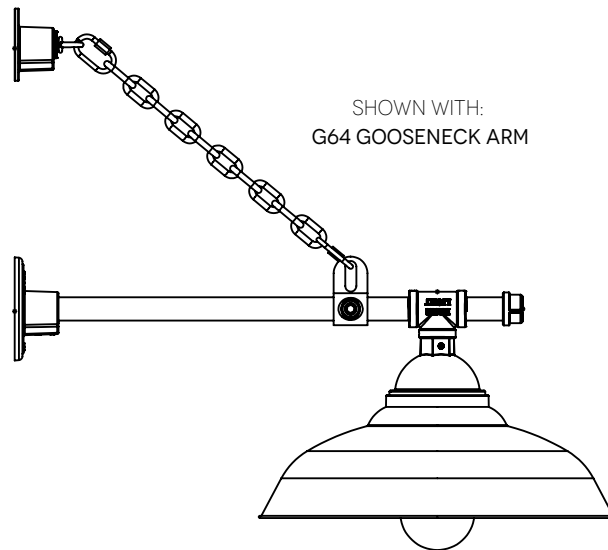

**MOUNTING STYLE**

**CHAIN HUNG PENDANT (CN)**

**FLUSH MOUNT (F)**

**STEM MOUNT PENDANT (S)**

**GOOSENECK (G)**

**CORD HUNG PENDANT (C)**

**LUMINAIRE DIMENSIONS**

SHADE CODE	HEIGHT (A)	DIAMETER (B)
O12	9.6"	12"
O14	9.6"	14"
O16	9.6"	16"
O18	9.6"	18"
O120	9.6"	20"

**SPECIFICATIONS**

**MOUNTING**

**STEM**  
 1/2" Nominal (0.84" Actual) or 3/4" Nominal (1.05" Actual) Sch 40, 6063 Aluminum Mounting Stem. Custom Lengths Available upon Request.

**GOOSENECK**  
 1/2" Nominal (0.84" Actual) or 3/4" Nominal (1.05" Actual) Sch 40, 6063 Aluminum Gooseneck