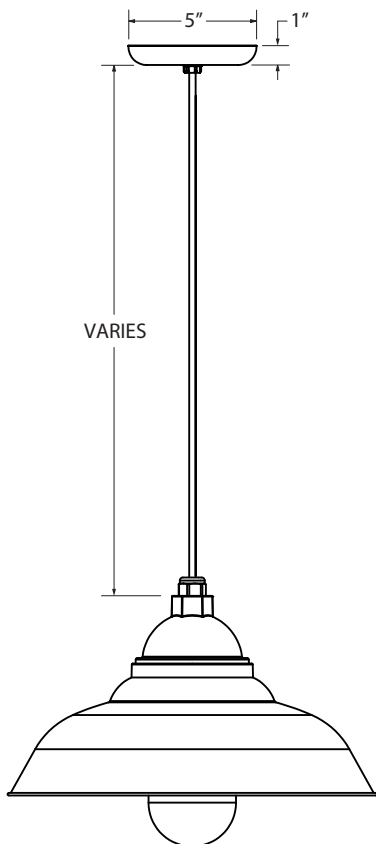

**MOUNTING STYLE**

**CHAIN HUNG PENDANT (CN)**

**FLUSH MOUNT (F)**

**STEM MOUNT PENDANT (S)**

**GOOSENECK (G)**

**CORD HUNG PENDANT (C)**

**LUMINAIRE DIMENSIONS**

SHADE CODE	HEIGHT (A)	DIAMETER (B)
O12	9.6"	12"
O14	9.6"	14"
O16	9.6"	16"
O18	9.6"	18"
O120	9.6"	20"

**SPECIFICATIONS**

**MOUNTING**

**STEM**  
 1/2" Nominal (0.84" Actual) or 3/4" Nominal (1.05" Actual) Sch 40, 6063 Aluminum Mounting Stem. Custom Lengths Available upon Request.

**GOOSENECK**  
 1/2" Nominal (0.84" Actual) or 3/4" Nominal (1.05" Actual) Sch 40, 6063 Aluminum Gooseneck