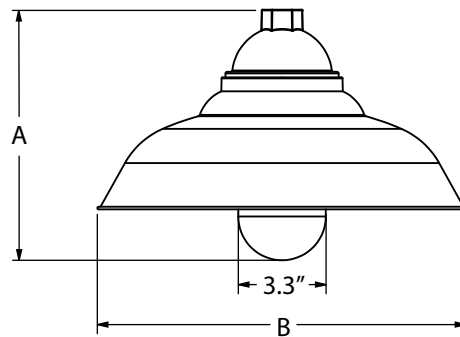

**MOUNTING STYLE**

**CHAIN HUNG PENDANT (CN)**

**FLUSH MOUNT (F)**

**STEM MOUNT PENDANT (S)**

**GOOSENECK (G)**

**CORD HUNG PENDANT (C)**

**LUMINAIRE DIMENSIONS**

SHADE CODE	HEIGHT (A)	DIAMETER (B)
O12	9.6"	12"
O14	9.6"	14"
O16	9.6"	16"
O18	9.6"	18"
O120	9.6"	20"

**SPECIFICATIONS**

**MOUNTING**

**STEM**  
 1/2" Nominal (0.84" Actual) or 3/4" Nominal (1.05" Actual) Sch 40, 6063 Aluminum Mounting Stem. Custom Lengths Available upon Request.

**GOOSENECK**  
 1/2" Nominal (0.84" Actual) or 3/4" Nominal (1.05" Actual) Sch 40, 6063 Aluminum Gooseneck