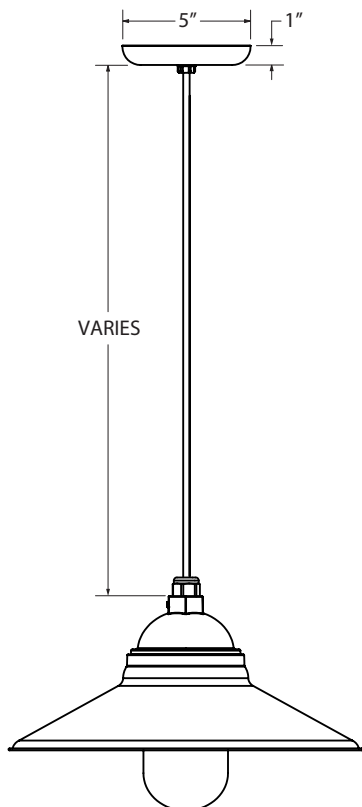

SPS-0482 REV A

CLEVELAND LED SERIES

JOB NAME: _____ FIXTURE TYPE: _____

BLE - _____ - _____ - _____ - _____ - _____ - _____ - _____ - _____

A B C D E F G

- LED16.8 -

H I J K L

Order Example: BLE - G - A116 - 400 - G6 - 400 - NA - DD - TGG - 975 - RIB - LED16.8 - 2700K

MOUNTING STYLE

CHAIN HUNG PENDANT (CN)

FLUSH MOUNT (F)

STEM MOUNT PENDANT (S)

GOOSENECK (G)

CORD HUNG PENDANT (C)

LUMINAIRE DIMENSIONS

SHADE CODE	HEIGHT (A)	DIAMETER (B)
A112	10.25"	12"
A114	10.25"	14"
A116	10.25"	16"