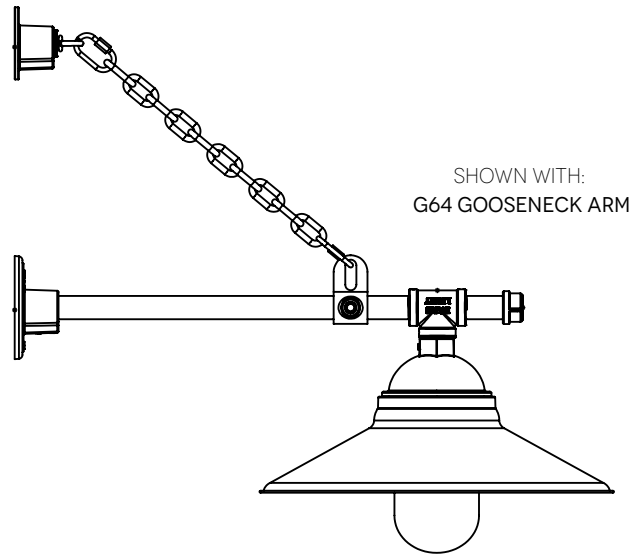

MOUNTING STYLE

CHAIN HUNG PENDANT (CN)

FLUSH MOUNT (F)

STEM MOUNT PENDANT (S)

GOOSENECK (G)

CORD HUNG PENDANT (C)

LUMINAIRE DIMENSIONS

SHADE CODE	HEIGHT (A)	DIAMETER (B)
A112	10.25"	12"
A114	10.25"	14"
A116	10.25"	16"