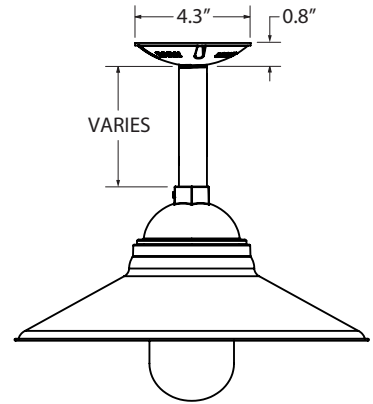

MOUNTING STYLE

CHAIN HUNG PENDANT (CN)

FLUSH MOUNT (F)

STEM MOUNT PENDANT (S)

GOOSENECK (G)

CORD HUNG PENDANT (C)

LUMINAIRE DIMENSIONS

SHADE CODE	HEIGHT (A)	DIAMETER (B)
A112	10.25"	12"
A114	10.25"	14"
A116	10.25"	16"