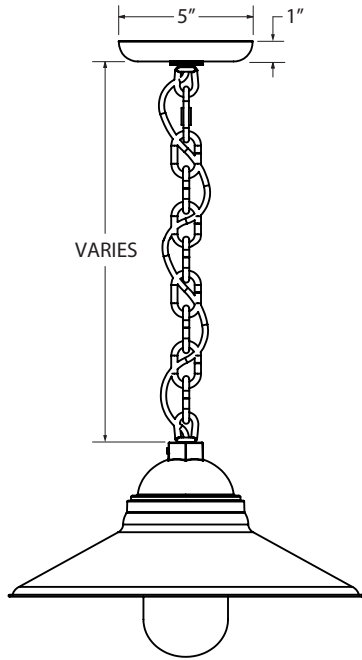

SPS-0482 REV A

CLEVELAND LED SERIES

JOB NAME: _____ FIXTURE TYPE: _____

BLE - _____ - _____ - _____ - _____ - _____ - _____ - _____ - _____

A B C D E F G

- LED16.8 -

H I J K L

Order Example: BLE - G - A116 - 400 - G6 - 400 - NA - DD - TGG - 975 - RIB - LED16.8 - 2700K

MOUNTING STYLE

CHAIN HUNG PENDANT (CN)

FLUSH MOUNT (F)

STEM MOUNT PENDANT (S)

GOOSENECK (G)

CORD HUNG PENDANT (C)

LUMINAIRE DIMENSIONS

SHADE CODE	HEIGHT (A)	DIAMETER (B)
A112	10.25"	12"
A114	10.25"	14"
A116	10.25"	16"