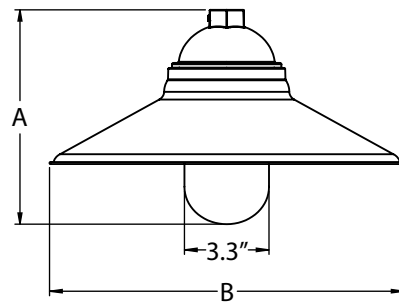

MOUNTING STYLE

CHAIN HUNG PENDANT (CN)

FLUSH MOUNT (F)

STEM MOUNT PENDANT (S)

GOOSENECK (G)

CORD HUNG PENDANT (C)

LUMINAIRE DIMENSIONS

SHADE CODE	HEIGHT (A)	DIAMETER (B)
A112	10.25"	12"
A114	10.25"	14"
A116	10.25"	16"