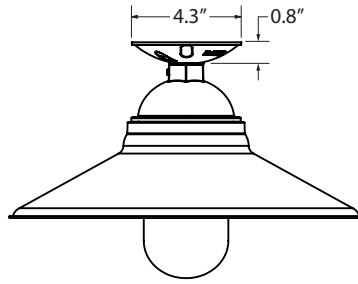

MOUNTING STYLE

CHAIN HUNG PENDANT (CN)

FLUSH MOUNT (F)

STEM MOUNT PENDANT (S)

GOOSENECK (G)

CORD HUNG PENDANT (C)

LUMINAIRE DIMENSIONS

SHADE CODE	HEIGHT (A)	DIAMETER (B)
A112	10.25"	12"
A114	10.25"	14"
A116	10.25"	16"