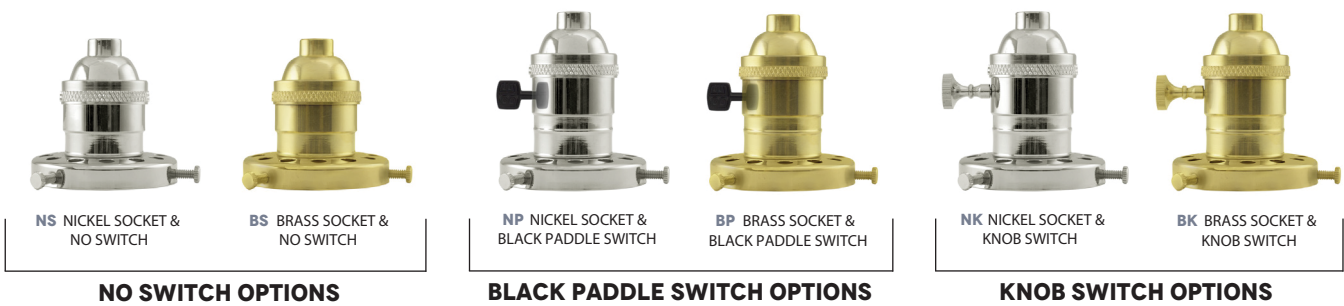

STEM & CANOPY FINISH

SPECIFICATIONS

CERTIFICATIONS, LISTINGS & WARRANTY

MADE IN THE USA
Manufactured and Hand-Crafted in Titusville, FL.

CSA LISTED FOR DRY LOCATIONS

LIMITED WARRANTY
For Additional Information on our Limited Warranty, Please See our Terms & Conditions

LIGHT SOURCE

INCANDESCENT
E26 Medium Base Socket, 120 VAC, 60W Max

CONSTRUCTION & FINISH

SHADE
Hand-Spun, High Purity 3003-O Temper Aluminum Shade

POWDER COAT FINISHES
Polyester Powdercoat Electro-Statically Applied and Thermocured

CANOPY
Nickel/Brass Mounting Canopy

STEM
1/8" Nominal (0.375" Actual), Brass/Nickel Mounting Stem