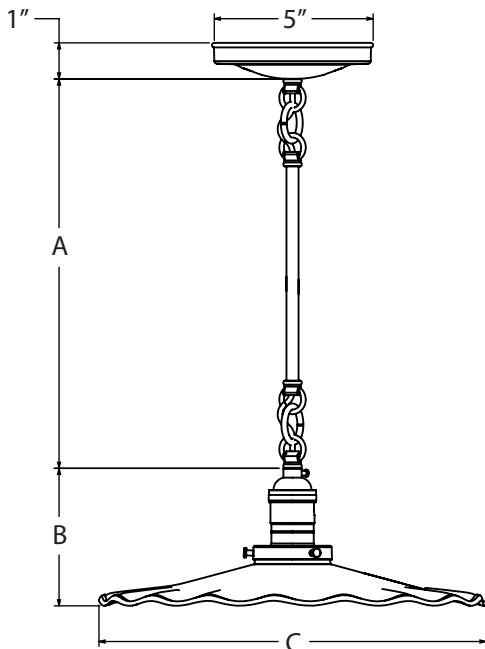

### D - STEM LENGTH

- 6** 6" Stem
- 12** 12" Stem
- 18** 18" Stem
- 24** 24" Stem
- 36** 36" Stem

### E - STEM & CANOPY FINISH

- NS** Nickel Socket with No Switch
- NK** Nickel Socket with Knob Switch
- NP** Nickel Socket with Black Paddle Switch
- BS** Brass Socket with No Switch
- BK** Brass Socket with Knob Switch
- BP** Brass Socket with Black Paddle Switch

## MOUNTING DIMENSIONS

STEM LENGTH	TOTAL LENGTH (A)
6 (6")	11"
12 (12")	17"
18 (18")	23"
24 (24")	29"
36 (36")	41"

SHADE CODE	HEIGHT (B)	DIAMETER (C)
<b>FLT10</b>	4.3"	10"
<b>FLT12</b>	4.3"	12"

**STEM & CANOPY FINISH**