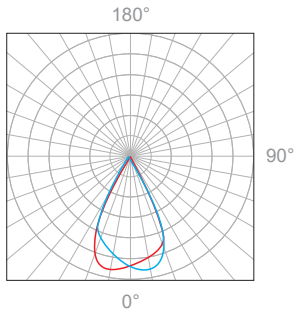

Aluminum Finishes

MA matte clear anodized

BA black anodized

WH white powder coated

Polar Candela Distribution

Beam Width: 12°

Illuminance at a Distance

| Distance | | Center Beam fc | Beam Width | | | |
|----------|-------|----------------|------------|-------|-------|-------|
| 3.0ft | 0.91m | 161fc | 1.2ft | 0.36m | 1.2ft | 0.36m |
| 6.0ft | 1.83m | 40.2fc | 2.4ft | 0.73m | 2.4ft | 0.73m |
| 9.0ft | 2.74m | 17.9fc | 3.6ft | 1.09m | 3.6ft | 1.09m |
| 12.0ft | 3.66m | 10.0fc | 4.8ft | 1.46m | 4.8ft | 1.46m |
| 15.0ft | 4.57m | 6.43fc | 6.0ft | 1.82m | 6.0ft | 1.82m |
| 18.0ft | 5.49m | 4.47fc | 7.2ft | 2.19m | 7.2ft | 2.19m |

Delivered Lumen: 377.2 lm
 ■ Vertical Beam Spread: 22.6°
 ■ Horizontal Beam Spread: 22.6°

Polar Candela Distribution

Beam Width: 30°

Illuminance at a Distance

| Distance | | Center Beam fc | Beam Width | | | |
|----------|-------|----------------|------------|-------|--------|-------|
| 3.0ft | 0.91m | 97.2fc | 1.7ft | 0.51m | 1.7ft | 0.51m |
| 6.0ft | 1.83m | 24.3fc | 3.3ft | 1.00m | 3.4ft | 1.03m |
| 9.0ft | 2.74m | 10.8fc | 5.0ft | 1.52m | 5.0ft | 1.52m |
| 12.0ft | 3.66m | 6.07fc | 6.6ft | 2.01m | 6.7ft | 2.04m |
| 15.0ft | 4.57m | 3.89fc | 8.3ft | 2.53m | 8.4ft | 2.56m |
| 18.0ft | 5.49m | 2.70fc | 9.9ft | 3.01m | 10.1ft | 3.07m |

Delivered Lumen: 351.4 lm
 ■ Vertical Beam Spread: 30.9°
 ■ Horizontal Beam Spread: 31.2°

Polar Candela Distribution

Beam Width: 48°

Illuminance at a Distance

| Distance | | Center Beam fc | Beam Width | | | |
|----------|-------|----------------|------------|-------|--------|-------|
| 3.0ft | 0.91m | 40.9fc | 2.7ft | 0.82m | 3.0ft | 0.91m |
| 6.0ft | 1.83m | 10.2fc | 5.5ft | 1.67m | 6.0ft | 1.82m |
| 9.0ft | 2.74m | 4.55fc | 8.2ft | 2.50m | 8.9ft | 2.71m |
| 12.0ft | 3.66m | 2.56fc | 11.0ft | 3.35m | 11.9ft | 3.62m |
| 15.0ft | 4.57m | 1.64fc | 13.7ft | 4.17m | 14.9ft | 4.54m |
| 18.0ft | 5.49m | 1.14fc | 16.4ft | 4.99m | 17.9ft | 5.45m |