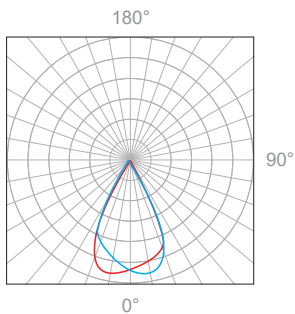

Delivered Lumen: 318.9 lm
 ■ Vertical Beam Spread: 49.1°
 ■ Horizontal Beam Spread: 52.9°

Polar Candela Distribution

Beam Width: 12°

Illuminance at a Distance

| Distance | | Center Beam fc | Beam Width | | | |
|----------|-------|----------------|------------|-------|-------|-------|
| 3.0ft | 0.91m | 281fc | 1.2ft | 0.36m | 1.2ft | 0.36m |
| 6.0ft | 1.83m | 70.2fc | 2.4ft | 0.73m | 2.3ft | 0.70m |
| 9.0ft | 2.74m | 31.2fc | 3.6ft | 1.09m | 3.5ft | 1.06m |
| 12.0ft | 3.66m | 17.5fc | 4.8ft | 1.46m | 4.7ft | 1.43m |
| 15.0ft | 4.57m | 11.2fc | 6.0ft | 1.82m | 5.8ft | 1.76m |
| 18.0ft | 5.49m | 7.80fc | 7.1ft | 2.16m | 7.0ft | 2.13m |

Delivered Lumen: 655.8 lm
 ■ Vertical Beam Spread: 22.5°
 ■ Horizontal Beam Spread: 21.9°

Polar Candela Distribution

Beam Width: 30°

Illuminance at a Distance

| Distance | | Center Beam fc | Beam Width | | | |
|----------|-------|----------------|------------|-------|-------|-------|
| 3.0ft | 0.91m | 169fc | 1.7ft | 0.51m | 1.6ft | 0.48m |
| 6.0ft | 1.83m | 42.3fc | 3.3ft | 1.00m | 3.3ft | 1.00m |
| 9.0ft | 2.74m | 18.8fc | 5.0ft | 1.52m | 4.9ft | 1.49m |
| 12.0ft | 3.66m | 10.6fc | 6.6ft | 2.01m | 6.5ft | 1.98m |
| 15.0ft | 4.57m | 6.76fc | 8.3ft | 2.53m | 8.1ft | 2.46m |
| 18.0ft | 5.49m | 4.69fc | 10.0ft | 3.04m | 9.8ft | 2.98m |

Delivered Lumen: 602.3 lm
 ■ Vertical Beam Spread: 30.9°
 ■ Horizontal Beam Spread: 30.3°

Polar Candela Distribution

Beam Width: 48°

Illuminance at a Distance

| Distance | | Center Beam fc | Beam Width | | | |
|----------|-------|----------------|------------|-------|--------|-------|
| 3.0ft | 0.91m | 67.9fc | 2.7ft | 0.82m | 3.0ft | 0.91m |
| 6.0ft | 1.83m | 17.0fc | 5.4ft | 1.64m | 6.0ft | 1.82m |
| 9.0ft | 2.74m | 7.54fc | 8.1ft | 2.47m | 8.9ft | 2.71m |
| 12.0ft | 3.66m | 4.24fc | 10.8ft | 3.29m | 11.9ft | 3.62m |
| 15.0ft | 4.57m | 2.72fc | 13.5ft | 4.11m | 14.9ft | 4.54m |
| 18.0ft | 5.49m | 1.89fc | 16.2ft | 4.93m | 17.9ft | 5.45m |