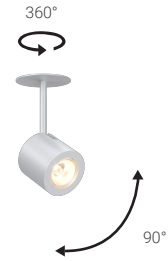

L224

INTERIOR

Spotlights | For ceilings, walls

● Dry location

Ordering Information

Clear Form

Date : _____

Quantity : _____

Project : _____

Note : _____

Type : _____

Specifications

Luminaire | Example Code: L224-C3-M-8-W30H-N-[ ]-2-MA

Product	Canopy ¹	Size	Version	CCT & CRI	Beam Angle	Stem Length ⁴	Finish ⁵
L224		M					
	C1	M medium	4 4W	W27H 2700K 90+	S spot 12°	2 2" (51mm)	Aluminum Finishes:
	C3		8 8W	W30H 3000K 90+	N narrow flood 30°	X custom length	MA matte clear anodized
	C4				F flood 48°		BA black anodized
	C21						WH white powder coated
	C23						

System Components (Ordered Separately)

Remote Driver : _____

* Consult MP Lighting Website or Factory.

Important Notes

Specification

1. See pg.3 - for different canopy options and its dimensions.
2. HLD is required for louvers, Super Spot beam angle, and other accessories supplied on site.
3. ELB4 accessory not available with Super Spot beam angle option.
4. 1" (25mm) increments to maximum of 8' (2438mm). Minimum 4" (102mm) stem for C23 canopy.
5. Refer to Appendix or MP Lighting website for complete look of luminaire with different finish options. Please consult factory for custom finish for shrouds. WH not available with Super Spot beam angle.

Warranty Notes & Disclaimer

Malfunction and damage to product due to incompatible dimming system or misuse will not be covered under warranty. Consult MP Lighting for recommended drivers. If the fixture has an option to be installed with a dimming control system, consult a dimming system manufacturer with minimum load before installing. MP Lighting reserves the right, at its sole discretion, at any time and without notice, to make design changes to any of our products. Consult MP Lighting website for most updated documentation.