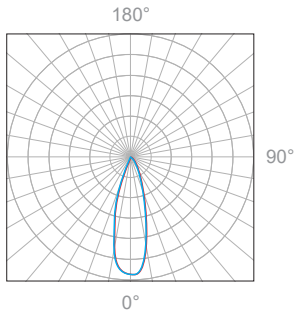

Aluminum Finishes

MA matte clear anodized

BA black anodized

WH white powder coated

Polar Candela Distribution

Beam Width: 12°

Illuminance at a Distance

| Distance | | Center Beam fc | Beam Width | | | |
|----------|-------|----------------|------------|-------|-------|-------|
| 3.0ft | 0.91m | 161fc | 1.2ft | 0.36m | 1.2ft | 0.36m |
| 6.0ft | 1.83m | 40.2fc | 2.4ft | 0.73m | 2.4ft | 0.73m |
| 9.0ft | 2.74m | 17.9fc | 3.6ft | 1.09m | 3.6ft | 1.09m |
| 12.0ft | 3.66m | 10.0fc | 4.8ft | 1.46m | 4.8ft | 1.46m |
| 15.0ft | 4.57m | 6.43fc | 6.0ft | 1.82m | 6.0ft | 1.82m |
| 18.0ft | 5.49m | 4.47fc | 7.2ft | 2.19m | 7.2ft | 2.19m |

Delivered Lumen: 377.2 lm
 ■ Vertical Beam Spread: 22.6°
 ■ Horizontal Beam Spread: 22.6°

Polar Candela Distribution

Beam Width: 30°

Illuminance at a Distance

| Distance | | Center Beam fc | Beam Width | | | |
|----------|-------|----------------|------------|-------|--------|-------|
| 3.0ft | 0.91m | 97.2fc | 1.7ft | 0.51m | 1.7ft | 0.51m |
| 6.0ft | 1.83m | 24.3fc | 3.3ft | 1.00m | 3.4ft | 1.03m |
| 9.0ft | 2.74m | 10.8fc | 5.0ft | 1.52m | 5.0ft | 1.52m |
| 12.0ft | 3.66m | 6.07fc | 6.6ft | 2.01m | 6.7ft | 2.04m |
| 15.0ft | 4.57m | 3.89fc | 8.3ft | 2.53m | 8.4ft | 2.56m |
| 18.0ft | 5.49m | 2.70fc | 9.9ft | 3.01m | 10.1ft | 3.07m |

Delivered Lumen: 351.4 lm
 ■ Vertical Beam Spread: 30.9°
 ■ Horizontal Beam Spread: 31.2°

Polar Candela Distribution

Beam Width: 48°

Illuminance at a Distance

| Distance | | Center Beam fc | Beam Width | | | |
|----------|-------|----------------|------------|-------|--------|-------|
| 3.0ft | 0.91m | 40.9fc | 2.7ft | 0.82m | 3.0ft | 0.91m |
| 6.0ft | 1.83m | 10.2fc | 5.5ft | 1.67m | 6.0ft | 1.82m |
| 9.0ft | 2.74m | 4.55fc | 8.2ft | 2.50m | 8.9ft | 2.71m |
| 12.0ft | 3.66m | 2.56fc | 11.0ft | 3.35m | 11.9ft | 3.62m |
| 15.0ft | 4.57m | 1.64fc | 13.7ft | 4.17m | 14.9ft | 4.54m |
| 18.0ft | 5.49m | 1.14fc | 16.4ft | 4.99m | 17.9ft | 5.45m |