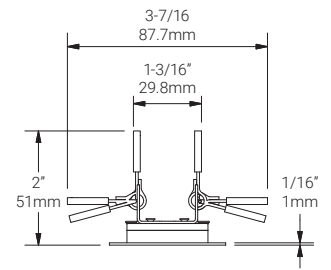

Mounting Options & Dimensions

LED Fixture Dimensions (shown with C21 canopy)

Fixture

Front View

3D View

Beam

Measurement of Custom Stem Length (X)

C1

Canopy

Fixture with Canopy

Dimensions

C3

Canopy

Fixture with Canopy

Dimensions

C4

Canopy

Fixture with Canopy

Dimensions

Mounting Options & Dimensions

C21

Canopy

Fixture with Canopy

Dimensions

Dimensions (Spring Clips)

* Spotlight can rotate 360° with C21 canopy.

C23

Canopy

Fixture with Canopy

Dimensions

* Spotlight can rotate 360° with C23 canopy.

Appendix