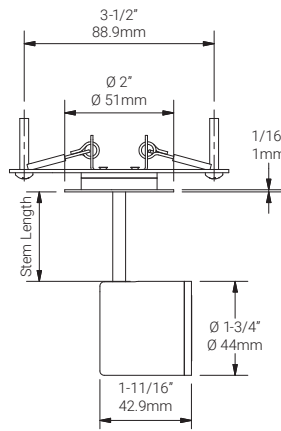

Mounting Options & Dimensions

LED Fixture Dimensions (shown with C21 canopy)

Fixture

Front View

3D View

Beam

Measurement of Custom Stem Length (X)

C1

Canopy

Fixture with Canopy

Dimensions

Mounting Options & Dimensions

C21

Canopy

Fixture with Canopy

Dimensions

Aluminum Finishes

MA matte clear anodized

BA black anodized

WH white powder coated

Polar Candela Distribution

Beam Width: 12°

Illuminance at a Distance

| Distance | | Center Beam fc | Beam Width | | | |
|----------|-------|----------------|------------|-------|-------|-------|
| 3.0ft | 0.91m | 161fc | 1.2ft | 0.36m | 1.2ft | 0.36m |
| 6.0ft | 1.83m | 40.2fc | 2.4ft | 0.73m | 2.4ft | 0.73m |
| 9.0ft | 2.74m | 17.9fc | 3.6ft | 1.09m | 3.6ft | 1.09m |
| 12.0ft | 3.66m | 10.0fc | 4.8ft | 1.46m | 4.8ft | 1.46m |
| 15.0ft | 4.57m | 6.43fc | 6.0ft | 1.82m | 6.0ft | 1.82m |
| 18.0ft | 5.49m | 4.47fc | 7.2ft | 2.19m | 7.2ft | 2.19m |

Delivered Lumen: 377.2 lm
 ■ Vertical Beam Spread: 22.6°
 ■ Horizontal Beam Spread: 22.6°

Polar Candela Distribution

Beam Width: 30°

Illuminance at a Distance

| Distance | | Center Beam fc | Beam Width | | | |
|----------|-------|----------------|------------|-------|--------|-------|
| 3.0ft | 0.91m | 97.2fc | 1.7ft | 0.51m | 1.7ft | 0.51m |
| 6.0ft | 1.83m | 24.3fc | 3.3ft | 1.00m | 3.4ft | 1.03m |
| 9.0ft | 2.74m | 10.8fc | 5.0ft | 1.52m | 5.0ft | 1.52m |
| 12.0ft | 3.66m | 6.07fc | 6.6ft | 2.01m | 6.7ft | 2.04m |
| 15.0ft | 4.57m | 3.89fc | 8.3ft | 2.53m | 8.4ft | 2.56m |
| 18.0ft | 5.49m | 2.70fc | 9.9ft | 3.01m | 10.1ft | 3.07m |