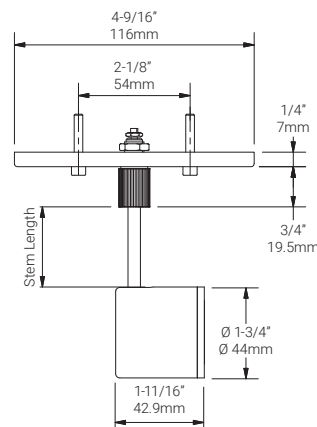

Mounting Options & Dimensions

LED Fixture Dimensions (shown with C21 canopy)

Fixture

Front View

3D View

Beam

Measurement of Custom Stem Length (X)

C1

Canopy

Fixture with Canopy

Dimensions

C3

Canopy

Fixture with Canopy

Dimensions

C4

Canopy

Fixture with Canopy

Dimensions

Mounting Options & Dimensions

C21

Canopy

Fixture with Canopy

Dimensions

Aluminum Finishes

MA matte clear anodized

BA black anodized

WH white powder coated

Polar Candela Distribution

Beam Width: 12°

Illuminance at a Distance

| Distance | | Center Beam fc | Beam Width | | | |
|----------|-------|----------------|------------|-------|-------|-------|
| 3.0ft | 0.91m | 161fc | 1.2ft | 0.36m | 1.2ft | 0.36m |
| 6.0ft | 1.83m | 40.2fc | 2.4ft | 0.73m | 2.4ft | 0.73m |
| 9.0ft | 2.74m | 17.9fc | 3.6ft | 1.09m | 3.6ft | 1.09m |
| 12.0ft | 3.66m | 10.0fc | 4.8ft | 1.46m | 4.8ft | 1.46m |
| 15.0ft | 4.57m | 6.43fc | 6.0ft | 1.82m | 6.0ft | 1.82m |
| 18.0ft | 5.49m | 4.47fc | 7.2ft | 2.19m | 7.2ft | 2.19m |