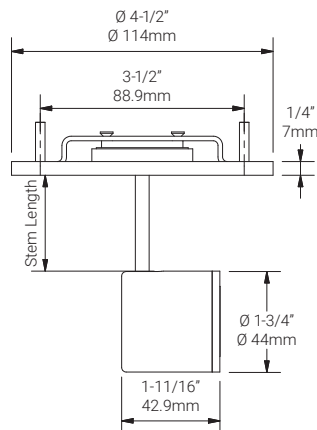

Canopy

Fixture with Canopy

Dimensions

Mounting Options & Dimensions

C21

Canopy

Fixture with Canopy

Dimensions

Dimensions (Spring Clips)

* Spotlight can rotate 360° with C21 canopy.

C23

Canopy

Fixture with Canopy

Dimensions

* Spotlight can rotate 360° with C23 canopy.

Appendix

Aluminum Finishes

MA matte clear anodized

BA black anodized

WH white powder coated

Polar Candela Distribution

Beam Width: 12°

Illuminance at a Distance

| Distance | | Center Beam fc | Beam Width | | | |
|----------|-------|----------------|------------|-------|-------|-------|
| 3.0ft | 0.91m | 161fc | 1.2ft | 0.36m | 1.2ft | 0.36m |
| 6.0ft | 1.83m | 40.2fc | 2.4ft | 0.73m | 2.4ft | 0.73m |
| 9.0ft | 2.74m | 17.9fc | 3.6ft | 1.09m | 3.6ft | 1.09m |
| 12.0ft | 3.66m | 10.0fc | 4.8ft | 1.46m | 4.8ft | 1.46m |
| 15.0ft | 4.57m | 6.43fc | 6.0ft | 1.82m | 6.0ft | 1.82m |
| 18.0ft | 5.49m | 4.47fc | 7.2ft | 2.19m | 7.2ft | 2.19m |

Delivered Lumen: 377.2 lm
 ■ Vertical Beam Spread: 22.6°
 ■ Horizontal Beam Spread: 22.6°

Polar Candela Distribution

Beam Width: 30°

Illuminance at a Distance

| Distance | | Center Beam fc | Beam Width | | | |
|----------|-------|----------------|------------|-------|--------|-------|
| 3.0ft | 0.91m | 97.2fc | 1.7ft | 0.51m | 1.7ft | 0.51m |
| 6.0ft | 1.83m | 24.3fc | 3.3ft | 1.00m | 3.4ft | 1.03m |
| 9.0ft | 2.74m | 10.8fc | 5.0ft | 1.52m | 5.0ft | 1.52m |
| 12.0ft | 3.66m | 6.07fc | 6.6ft | 2.01m | 6.7ft | 2.04m |
| 15.0ft | 4.57m | 3.89fc | 8.3ft | 2.53m | 8.4ft | 2.56m |
| 18.0ft | 5.49m | 2.70fc | 9.9ft | 3.01m | 10.1ft | 3.07m |