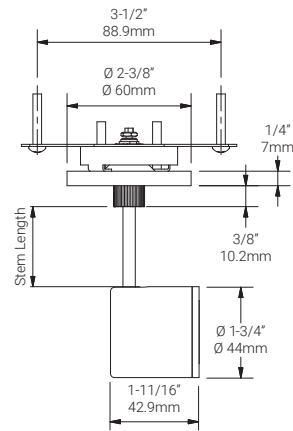

Mounting Options & Dimensions

LED Fixture Dimensions (shown with C21 canopy)

Fixture

Front View

3D View

Beam

Measurement of Custom Stem Length (X)

C1

C3

C4

C21

C23

* Spotlight can rotate 360° with C21 canopy.

* Spotlight can rotate 360° with C23 canopy.

Mounting Options & Dimensions

C1

Canopy

Fixture with Canopy

Dimensions

C3

Canopy

Fixture with Canopy

Dimensions

C4

Canopy

Fixture with Canopy

Dimensions

Mounting Options & Dimensions

C21

Canopy

Fixture with Canopy

Dimensions