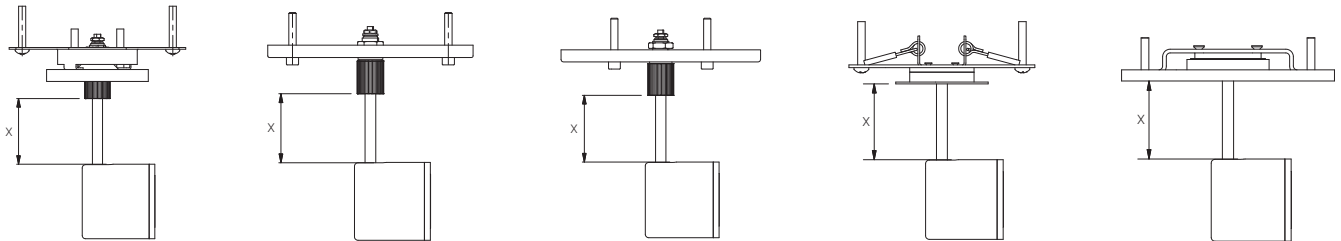

Measurement of Custom Stem Length (X)

C1

C3

C4

C21

C23

* Spotlight can rotate 360° with C21 canopy.

* Spotlight can rotate 360° with C23 canopy.