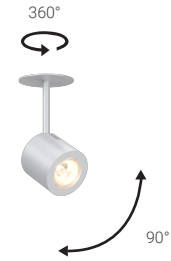

L224

INTERIOR

Spotlights | For ceilings, walls

● Dry location

Performance

Wattage	Forward Current	Power Consumption Budget per fixture (including driver)	LED output (Source)	Fixture Output (Delivered)
4W	350mA	4W	440 lm	208-261 lm
8W	700mA	8W	880 lm	371-433 lm

Application

Environment	Dry Location approved. IP 20.
Mounting	Mounts to a 4" octagonal box using the mounting canopy.

Electrical

Power Supplies	Remote LED drivers (120-277V AC input, constant current output): Fixtures to be wired in series.
Control	On/off control Dimming: ELV or 0-10V dimming with appropriate drivers Other options (consult factory): TRIAC/MLV, DMX, DALI, Casambi, Power over Ethernet

Luminaire Construction

LED Light Source	Colour Consistency: 2-step MacAdam: 2700K, 3000K, 90+ CRI
Weight	N/A
Material	Fixture: machined marine-grade aluminum
Supplied with	Standard installation housing: Comes with a canopy, a universal crossbar, two hex socket head screws, two wire-nuts, and an allen key.
Warranty & LED Life	5 years limited warranty Estimated useful life of LED is 50,000 hours.

Ordered Separately

System Components	Power supplies: remote driver Please consult factory or visit Recommended Drivers for available driver options.