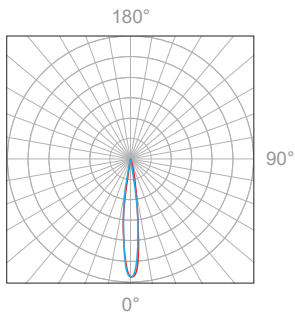

Aluminum Finishes

MA matte clear anodized

BA black anodized

WH white powder coated

Polar Candela Distribution

Beam Width: 12°

Illuminance at a Distance

| Distance | | Center Beam fc | Beam Width | | | |
|----------|-------|----------------|------------|-------|-------|-------|
| 3.0ft | 0.91m | 161fc | 1.2ft | 0.36m | 1.2ft | 0.36m |
| 6.0ft | 1.83m | 40.2fc | 2.4ft | 0.73m | 2.4ft | 0.73m |
| 9.0ft | 2.74m | 17.9fc | 3.6ft | 1.09m | 3.6ft | 1.09m |
| 12.0ft | 3.66m | 10.0fc | 4.8ft | 1.46m | 4.8ft | 1.46m |
| 15.0ft | 4.57m | 6.43fc | 6.0ft | 1.82m | 6.0ft | 1.82m |
| 18.0ft | 5.49m | 4.47fc | 7.2ft | 2.19m | 7.2ft | 2.19m |

Delivered Lumen: 377.2 lm
 ■ Vertical Beam Spread: 22.6°
 ■ Horizontal Beam Spread: 22.6°

Polar Candela Distribution

Beam Width: 30°

Illuminance at a Distance

| Distance | | Center Beam fc | Beam Width | | | |
|----------|-------|----------------|------------|-------|--------|-------|
| 3.0ft | 0.91m | 97.2fc | 1.7ft | 0.51m | 1.7ft | 0.51m |
| 6.0ft | 1.83m | 24.3fc | 3.3ft | 1.00m | 3.4ft | 1.03m |
| 9.0ft | 2.74m | 10.8fc | 5.0ft | 1.52m | 5.0ft | 1.52m |
| 12.0ft | 3.66m | 6.07fc | 6.6ft | 2.01m | 6.7ft | 2.04m |
| 15.0ft | 4.57m | 3.89fc | 8.3ft | 2.53m | 8.4ft | 2.56m |
| 18.0ft | 5.49m | 2.70fc | 9.9ft | 3.01m | 10.1ft | 3.07m |

Delivered Lumen: 351.4 lm
 ■ Vertical Beam Spread: 30.9°
 ■ Horizontal Beam Spread: 31.2°

Polar Candela Distribution

Beam Width: 48°

Illuminance at a Distance

| Distance | | Center Beam fc | Beam Width | | | |
|----------|-------|----------------|------------|-------|--------|-------|
| 3.0ft | 0.91m | 40.9fc | 2.7ft | 0.82m | 3.0ft | 0.91m |
| 6.0ft | 1.83m | 10.2fc | 5.5ft | 1.67m | 6.0ft | 1.82m |
| 9.0ft | 2.74m | 4.55fc | 8.2ft | 2.50m | 8.9ft | 2.71m |
| 12.0ft | 3.66m | 2.56fc | 11.0ft | 3.35m | 11.9ft | 3.62m |
| 15.0ft | 4.57m | 1.64fc | 13.7ft | 4.17m | 14.9ft | 4.54m |
| 18.0ft | 5.49m | 1.14fc | 16.4ft | 4.99m | 17.9ft | 5.45m |