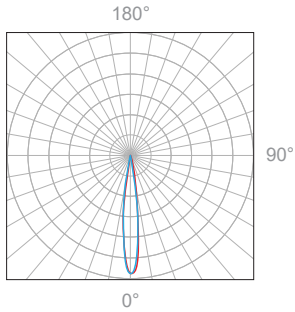

Delivered Lumen: 377.2 lm
 ■ Vertical Beam Spread: 22.6°
 ■ Horizontal Beam Spread: 22.6°

Polar Candela Distribution

Beam Width: 30°

Illuminance at a Distance

| Distance | | Center Beam fc | Beam Width | | | |
|----------|-------|----------------|------------|-------|--------|-------|
| 3.0ft | 0.91m | 97.2fc | 1.7ft | 0.51m | 1.7ft | 0.51m |
| 6.0ft | 1.83m | 24.3fc | 3.3ft | 1.00m | 3.4ft | 1.03m |
| 9.0ft | 2.74m | 10.8fc | 5.0ft | 1.52m | 5.0ft | 1.52m |
| 12.0ft | 3.66m | 6.07fc | 6.6ft | 2.01m | 6.7ft | 2.04m |
| 15.0ft | 4.57m | 3.89fc | 8.3ft | 2.53m | 8.4ft | 2.56m |
| 18.0ft | 5.49m | 2.70fc | 9.9ft | 3.01m | 10.1ft | 3.07m |

Delivered Lumen: 351.4 lm
 ■ Vertical Beam Spread: 30.9°
 ■ Horizontal Beam Spread: 31.2°

Polar Candela Distribution

Beam Width: 48°

Illuminance at a Distance

| Distance | | Center Beam fc | Beam Width | | | |
|----------|-------|----------------|------------|-------|--------|-------|
| 3.0ft | 0.91m | 40.9fc | 2.7ft | 0.82m | 3.0ft | 0.91m |
| 6.0ft | 1.83m | 10.2fc | 5.5ft | 1.67m | 6.0ft | 1.82m |
| 9.0ft | 2.74m | 4.55fc | 8.2ft | 2.50m | 8.9ft | 2.71m |
| 12.0ft | 3.66m | 2.56fc | 11.0ft | 3.35m | 11.9ft | 3.62m |
| 15.0ft | 4.57m | 1.64fc | 13.7ft | 4.17m | 14.9ft | 4.54m |
| 18.0ft | 5.49m | 1.14fc | 16.4ft | 4.99m | 17.9ft | 5.45m |

Delivered Lumen: 318.9 lm
 ■ Vertical Beam Spread: 49.1°
 ■ Horizontal Beam Spread: 52.9°

Polar Candela Distribution

Beam Width: 12°

Illuminance at a Distance

| Distance | | Center Beam fc | Beam Width | | | |
|----------|-------|----------------|------------|-------|-------|-------|
| 3.0ft | 0.91m | 281fc | 1.2ft | 0.36m | 1.2ft | 0.36m |
| 6.0ft | 1.83m | 70.2fc | 2.4ft | 0.73m | 2.3ft | 0.70m |
| 9.0ft | 2.74m | 31.2fc | 3.6ft | 1.09m | 3.5ft | 1.06m |
| 12.0ft | 3.66m | 17.5fc | 4.8ft | 1.46m | 4.7ft | 1.43m |
| 15.0ft | 4.57m | 11.2fc | 6.0ft | 1.82m | 5.8ft | 1.76m |
| 18.0ft | 5.49m | 7.80fc | 7.1ft | 2.16m | 7.0ft | 2.13m |