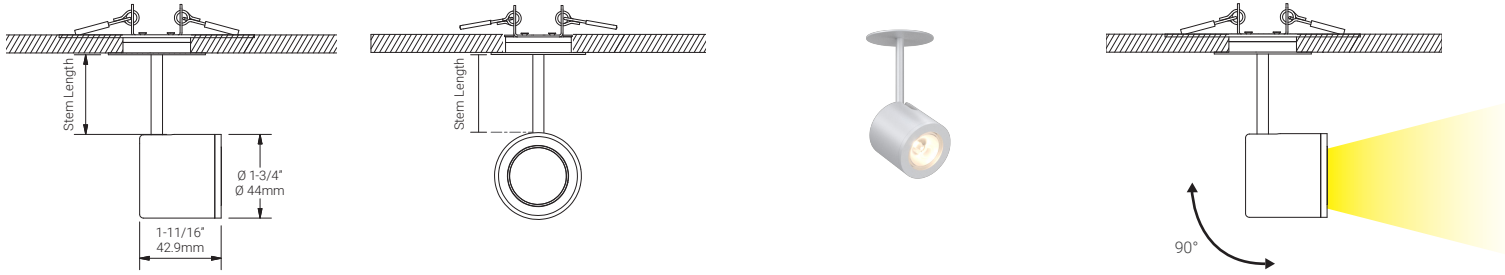

Luminaire Construction

| | |
|---------------------|---|
| LED Light Source | Colour Consistency: 2-step MacAdam: 2700K, 3000K, 90+ CRI |
| Weight | N/A |
| Material | Fixture: machined marine-grade aluminum |
| Supplied with | Standard installation housing: Comes with a canopy, a universal crossbar, two hex socket head screws, two wire-nuts, and an allen key. |
| Warranty & LED Life | 5 years limited warranty Estimated useful life of LED is 50,000 hours. |

Mounting Options & Dimensions

LED Fixture Dimensions (shown with C21 canopy)

Fixture

Front View

3D View

Beam

Measurement of Custom Stem Length (X)

C1

C3

C4

C21

C23

* Spotlight can rotate 360° with C21 canopy.

* Spotlight can rotate 360° with C23 canopy.

Mounting Options & Dimensions

C1