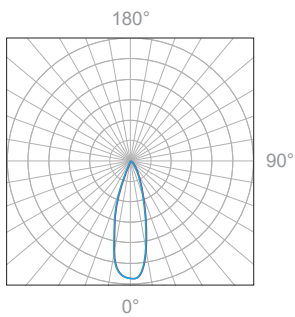

Delivered Lumen: 351.4 lm
 ■ Vertical Beam Spread: 30.9°
 ■ Horizontal Beam Spread: 31.2°

Polar Candela Distribution

Beam Width: 48°

Illuminance at a Distance

| Distance | | Center Beam fc | Beam Width | | | |
|----------|-------|----------------|------------|-------|--------|-------|
| 3.0ft | 0.91m | 40.9fc | 2.7ft | 0.82m | 3.0ft | 0.91m |
| 6.0ft | 1.83m | 10.2fc | 5.5ft | 1.67m | 6.0ft | 1.82m |
| 9.0ft | 2.74m | 4.55fc | 8.2ft | 2.50m | 8.9ft | 2.71m |
| 12.0ft | 3.66m | 2.56fc | 11.0ft | 3.35m | 11.9ft | 3.62m |
| 15.0ft | 4.57m | 1.64fc | 13.7ft | 4.17m | 14.9ft | 4.54m |
| 18.0ft | 5.49m | 1.14fc | 16.4ft | 4.99m | 17.9ft | 5.45m |

Delivered Lumen: 318.9 lm
 ■ Vertical Beam Spread: 49.1°
 ■ Horizontal Beam Spread: 52.9°

Polar Candela Distribution

Beam Width: 12°

Illuminance at a Distance

| Distance | | Center Beam fc | Beam Width | | | |
|----------|-------|----------------|------------|-------|-------|-------|
| 3.0ft | 0.91m | 281fc | 1.2ft | 0.36m | 1.2ft | 0.36m |
| 6.0ft | 1.83m | 70.2fc | 2.4ft | 0.73m | 2.3ft | 0.70m |
| 9.0ft | 2.74m | 31.2fc | 3.6ft | 1.09m | 3.5ft | 1.06m |
| 12.0ft | 3.66m | 17.5fc | 4.8ft | 1.46m | 4.7ft | 1.43m |
| 15.0ft | 4.57m | 11.2fc | 6.0ft | 1.82m | 5.8ft | 1.76m |
| 18.0ft | 5.49m | 7.80fc | 7.1ft | 2.16m | 7.0ft | 2.13m |

Delivered Lumen: 655.8 lm
 ■ Vertical Beam Spread: 22.5°
 ■ Horizontal Beam Spread: 21.9°

Polar Candela Distribution

Beam Width: 30°

Illuminance at a Distance

| Distance | | Center Beam fc | Beam Width | | | |
|----------|-------|----------------|------------|-------|-------|-------|
| 3.0ft | 0.91m | 169fc | 1.7ft | 0.51m | 1.6ft | 0.48m |
| 6.0ft | 1.83m | 42.3fc | 3.3ft | 1.00m | 3.3ft | 1.00m |
| 9.0ft | 2.74m | 18.8fc | 5.0ft | 1.52m | 4.9ft | 1.49m |
| 12.0ft | 3.66m | 10.6fc | 6.6ft | 2.01m | 6.5ft | 1.98m |
| 15.0ft | 4.57m | 6.76fc | 8.3ft | 2.53m | 8.1ft | 2.46m |
| 18.0ft | 5.49m | 4.69fc | 10.0ft | 3.04m | 9.8ft | 2.98m |