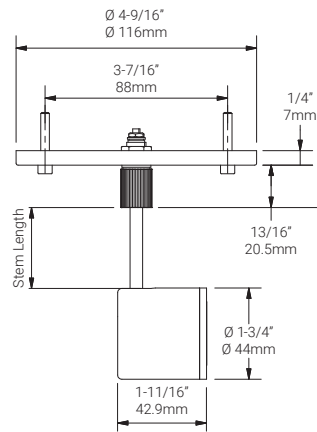

Mounting Options & Dimensions

LED Fixture Dimensions (shown with C21 canopy)

Fixture

Front View

3D View

Beam

Measurement of Custom Stem Length (X)

C1

Canopy

Fixture with Canopy

Dimensions

C3

Canopy

Fixture with Canopy

Dimensions

C4

Canopy

Fixture with Canopy

Dimensions

Mounting Options & Dimensions

C21

Canopy

Fixture with Canopy

Dimensions

Aluminum Finishes

MA matte clear anodized

BA black anodized

WH white powder coated

Polar Candela Distribution

Beam Width: 12°

Illuminance at a Distance

| Distance | | Center Beam fc | Beam Width | | | |
|----------|-------|----------------|------------|-------|-------|-------|
| 3.0ft | 0.91m | 161fc | 1.2ft | 0.36m | 1.2ft | 0.36m |
| 6.0ft | 1.83m | 40.2fc | 2.4ft | 0.73m | 2.4ft | 0.73m |
| 9.0ft | 2.74m | 17.9fc | 3.6ft | 1.09m | 3.6ft | 1.09m |
| 12.0ft | 3.66m | 10.0fc | 4.8ft | 1.46m | 4.8ft | 1.46m |
| 15.0ft | 4.57m | 6.43fc | 6.0ft | 1.82m | 6.0ft | 1.82m |
| 18.0ft | 5.49m | 4.47fc | 7.2ft | 2.19m | 7.2ft | 2.19m |