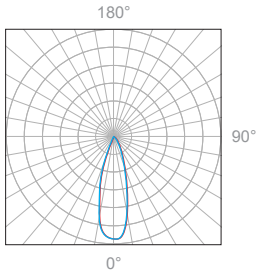

LED Fixture Dimensions (shown with C3 canopy)

Front View

3D View

Beam

C3

Canopy

Fixture with Canopy

Dimensions

2W, 3000K, 90+ CRI

Polar Candela Distribution

Beam Width: 30°

Illuminance at a Distance

Distance		Center Beam fc	Beam Width			
3.0ft	0.91m	69.5fc	1.5ft	0.46m	1.5ft	0.46m
6.0ft	1.83m	17.4fc	3.0ft	0.91m	3.0ft	0.91m
9.0ft	2.74m	7.73fc	4.5ft	1.37m	4.5ft	1.37m
12.0ft	3.66m	4.35fc	6.0ft	1.83m	6.0ft	1.83m
15.0ft	4.57m	2.78fc	7.6ft	2.32m	7.6ft	2.32m
18.0ft	5.49m	1.93fc	9.1ft	2.77m	9.1ft	2.77m

Delivered Lumen: 149 lm  
 ■ Vertical Beam Spread: 28.3°  
 ■ Horizontal Beam Spread: 28.3°

Polar Candela Distribution

Beam Width: 45°

Illuminance at a Distance

Distance		Center Beam fc	Beam Width			
3.0ft	0.91m	24.7fc	2.5ft	0.76m	2.6ft	0.79m
6.0ft	1.83m	6.16fc	5.0ft	1.52m	5.2ft	1.58m
9.0ft	2.74m	2.74fc	7.5ft	2.28m	7.8ft	2.37m
12.0ft	3.66m	1.54fc	10.0ft	3.04m	10.4ft	3.17m
15.0ft	4.57m	0.99fc	12.5ft	3.81m	13.0ft	3.96m
18.0ft	5.49m	0.68fc	15.0ft	4.52m	15.6ft	4.75m