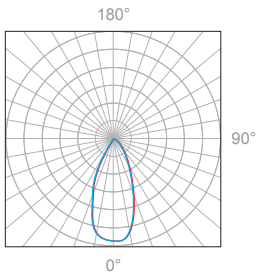

LED Fixture Dimensions (shown with C3 canopy)

Front View

3D View

Beam

C3

Canopy

Fixture with Canopy

Dimensions

2W, 3000K, 90+ CRI

Polar Candela Distribution

Beam Width: 30°

Illuminance at a Distance

Distance		Center Beam fc	Beam Width			
3.0ft	0.91m	69.5fc	1.5ft	0.46m	1.5ft	0.46m
6.0ft	1.83m	17.4fc	3.0ft	0.91m	3.0ft	0.91m
9.0ft	2.74m	7.73fc	4.5ft	1.37m	4.5ft	1.37m
12.0ft	3.66m	4.35fc	6.0ft	1.83m	6.0ft	1.83m
15.0ft	4.57m	2.78fc	7.6ft	2.32m	7.6ft	2.32m
18.0ft	5.49m	1.93fc	9.1ft	2.77m	9.1ft	2.77m

Delivered Lumen: 149 lm  
 ■ Vertical Beam Spread: 28.3°  
 ■ Horizontal Beam Spread: 28.3°

Polar Candela Distribution

Beam Width: 45°

Illuminance at a Distance

Distance		Center Beam fc	Beam Width			
3.0ft	0.91m	24.7fc	2.5ft	0.76m	2.6ft	0.79m
6.0ft	1.83m	6.16fc	5.0ft	1.52m	5.2ft	1.58m
9.0ft	2.74m	2.74fc	7.5ft	2.28m	7.8ft	2.37m
12.0ft	3.66m	1.54fc	10.0ft	3.04m	10.4ft	3.17m
15.0ft	4.57m	0.99fc	12.5ft	3.81m	13.0ft	3.96m
18.0ft	5.49m	0.68fc	15.0ft	4.52m	15.6ft	4.75m