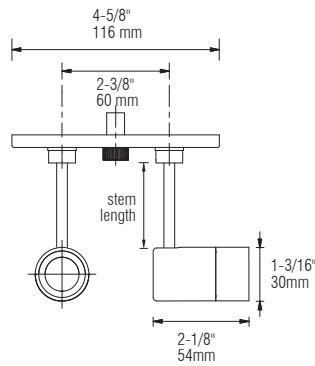

#### Specification

- See pg.3 - for different canopy options and its dimensions.
- 1" (25mm) increments to maximum of 8' (2438mm).
- Refer to Appendix or MP Lighting website for complete look of luminaire with different finish options. Please consult factory for custom finish for shrouds.

LED Fixture Dimensions (shown with C3 canopy)

Front View

3D View

Beam

C3

Canopy

Fixture with Canopy

Dimensions

2W, 3000K, 90+ CRI

Polar Candela Distribution

Beam Width: 30°

Illuminance at a Distance

Distance		Center Beam fc	Beam Width			
3.0ft	0.91m	69.5fc	1.5ft	0.46m	1.5ft	0.46m
6.0ft	1.83m	17.4fc	3.0ft	0.91m	3.0ft	0.91m
9.0ft	2.74m	7.73fc	4.5ft	1.37m	4.5ft	1.37m
12.0ft	3.66m	4.35fc	6.0ft	1.83m	6.0ft	1.83m
15.0ft	4.57m	2.78fc	7.6ft	2.32m	7.6ft	2.32m
18.0ft	5.49m	1.93fc	9.1ft	2.77m	9.1ft	2.77m

Delivered Lumen: 149 lm  
 ■ Vertical Beam Spread: 28.3°  
 ■ Horizontal Beam Spread: 28.3°

Polar Candela Distribution

Beam Width: 45°

Illuminance at a Distance

Distance		Center Beam fc	Beam Width			
3.0ft	0.91m	24.7fc	2.5ft	0.76m	2.6ft	0.79m
6.0ft	1.83m	6.16fc	5.0ft	1.52m	5.2ft	1.58m
9.0ft	2.74m	2.74fc	7.5ft	2.28m	7.8ft	2.37m
12.0ft	3.66m	1.54fc	10.0ft	3.04m	10.4ft	3.17m
15.0ft	4.57m	0.99fc	12.5ft	3.81m	13.0ft	3.96m
18.0ft	5.49m	0.68fc	15.0ft	4.52m	15.6ft	4.75m