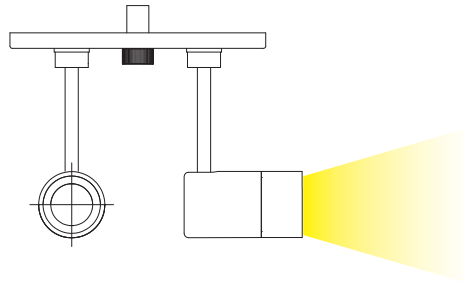

LED Fixture Dimensions (shown with C3 canopy)

Front View

3D View

Beam

C3

Canopy

Fixture with Canopy

Dimensions