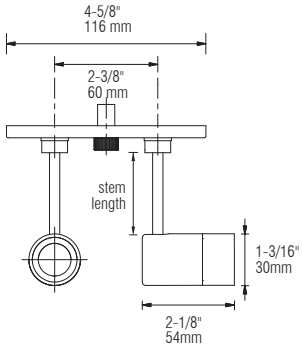

#### Specification

- See pg.3 - for different canopy options and its dimensions.
- 1" (25mm) increments to maximum of 8' (2438mm).
- Refer to Appendix or MP Lighting website for complete look of luminaire with different finish options. Please consult factory for custom finish for shrouds.

LED Fixture Dimensions (shown with C3 canopy)

Front View

3D View

Beam

C3

Canopy

Fixture with Canopy

Dimensions