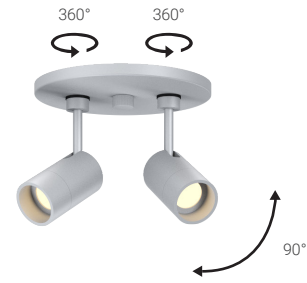

L226

INTERIOR

Double spotlights on a canopy

● Dry location

Ordering Information

Clear Form

Date : _____

Quantity : _____

Project : _____

Note : _____

Type : _____

Specifications

Luminaire | Example Code: L226-C3-S-4-W30H-F-CS-2-MA

Product	Canopy¹	Size	Wattage	CCT & CRI	Beam Angle	Shroud	Stem Length²	Finish³
L226	C3	S	4	W30H		CS		
	C3	S small	4 4W (2W x 2)	W30H 3000K 90+	N narrow flood 30° F flood 45°	CS cylinder shroud	2 2" (51mm) X custom length	Aluminum Finishes: MA matte clear anodized BA black anodized WH white powder coat

System Components (Ordered Separately)

Remote Driver : _____

* Consult MP Lighting Website or Factory.

Important Notes

Specification

1. See pg.3 - for different canopy options and its dimensions.
2. 1" (25mm) increments to maximum of 8' (2438mm).
3. Refer to Appendix or MP Lighting website for complete look of luminaire with different finish options. Please consult factory for custom finish for shrouds.

Warranty Notes & Disclaimer

Malfunction and damage to product due to incompatible dimming system or misuse will not be covered under warranty. Consult MP Lighting for recommended drivers. If the fixture has an option to be installed with a dimming control system, consult a dimming system manufacturer with minimum load before installing. MP Lighting reserves the right, at its sole discretion, at any time and without notice, to make design changes to any of our products. Consult MP Lighting website for most updated documentation.