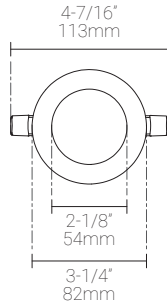

Application

Environment	Damp and Dry Location approved. IP 54.
Mounting	Mounts with spring clips. Cut-out size: Ø 2-5/8" (67mm) Cord Length: 22-1/4" (565mm)

Electrical

Power Supplies	Comes with: Remote LED drivers (120V AC input, ELV dimmable) OR Remote LED drivers (120-277V AC input, 0-10V dimmable)
Control	On/off control Dimming: ELV or 0-10V dimming with appropriate drivers Other options (consult factory): TRIAC/MLV, DMX, DALI, Casambi, Power over Ethernet

Mounting Options & Dimensions

LED Fixture Dimensions

Fixture

Top View

3D View

Beam

Non-insulated housing with driver

Side View

Beam Width: 30°

Illuminance at a Distance

Distance		Center Beam fc	Beam Width			
3.0ft	0.91m	412fc	0.9ft	0.27m	0.9ft	0.27m
6.0ft	1.83m	98fc	1.7ft	0.52m	1.7ft	0.52m
9.0ft	2.74m	42fc	2.6ft	0.79m	2.6ft	0.79m
12.0ft	3.66m	24fc	3.5ft	1.07m	3.5ft	1.07m
15.0ft	4.57m	15fc	4.4ft	1.34m	4.4ft	1.34m
18.0ft	5.49m	11fc	5.2ft	1.58m	5.2ft	1.58m