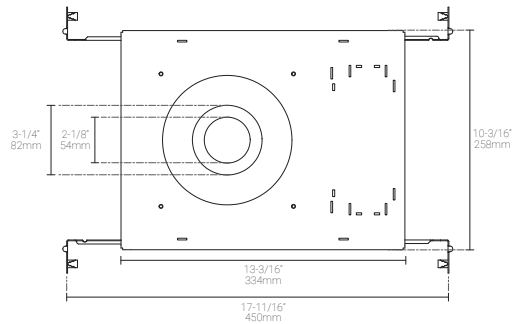

Bottom View