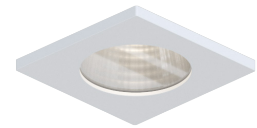

L422

INTERIOR

Recessed Downlight | For ceilings, soffits

○ Damp and Dry location

Ordering Information

Clear Form

Date : _____

Quantity : _____