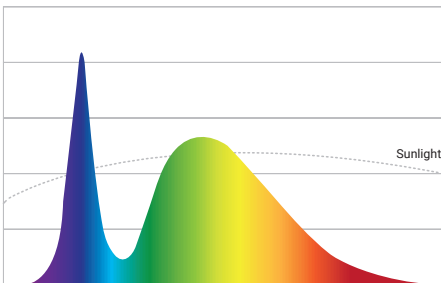

Luminaire Construction

LED Light Source	W27H = CCT: 2700K, CRI (Ra): 90+, Colour Consistency: 2SDCM W30H = CCT: 3000K, CRI (Ra): 90+, Colour Consistency: 2SDCM W35H = CCT: 3500K, CRI (Ra): 90+, Colour Consistency: 2SDCM W27V = CCT: 2700K, CRI (Ra): 97+, Colour Consistency: 2SDCM W30V = CCT: 3000K, CRI (Ra): 97+, Colour Consistency: 2SDCM WD = CCT: 1800K-3000K, CRI (Ra): 95+
Weight	2lbs (0.45kg)
Material	Fixture: machined marine-grade aluminum
Supplied with	Non-insulated housing: Comes with fame, built-in nailer, housing cover, and cord Retrofit driver: remote river housing and cord
Warranty & LED Life	5 years limited warranty Estimated useful life of LED is 50,000 hours.

Bottom View

3D View

Retrofit housing with driver

Side View

Top View

3D View

13W, 3000K, 90+ CRI, Silver Reflector

Polar Candela Distribution

Beam Width: 30°

Illuminance at a Distance

Distance		Center Beam fc	Beam Width			
3.0ft	0.91m	412fc	0.9ft	0.27m	0.9ft	0.27m
6.0ft	1.83m	98fc	1.7ft	0.52m	1.7ft	0.52m
9.0ft	2.74m	42fc	2.6ft	0.79m	2.6ft	0.79m
12.0ft	3.66m	24fc	3.5ft	1.07m	3.5ft	1.07m
15.0ft	4.57m	15fc	4.4ft	1.34m	4.4ft	1.34m
18.0ft	5.49m	11fc	5.2ft	1.58m	5.2ft	1.58m

Delivered Lumen: 983 lm
 ■ Vertical Beam Spread: 32.5°
 ■ Horizontal Beam Spread: 32.1°

Warm Dimming VS. Halogen

LED Colour Spectrum Comparison

Coventional LED

Sunlight

MP Dimmable Full Spectrum LED

Appendix