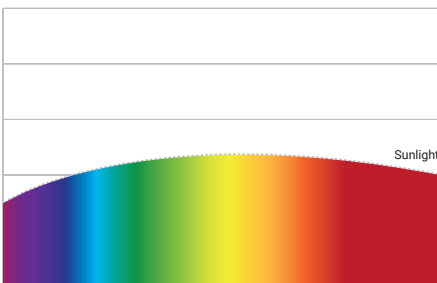

Luminaire Construction

LED Light Source	W27H = CCT: 2700K, CRI (Ra): 90+, Colour Consistency: 2SDCM W30H = CCT: 3000K, CRI (Ra): 90+, Colour Consistency: 2SDCM W35H = CCT: 3500K, CRI (Ra): 90+, Colour Consistency: 2SDCM W27V = CCT: 2700K, CRI (Ra): 97+, Colour Consistency: 2SDCM W30V = CCT: 3000K, CRI (Ra): 97+, Colour Consistency: 2SDCM WD = CCT: 1800K-3000K, CRI (Ra): 95+
Weight	2lbs (0.45kg)
Material	Fixture: machined marine-grade aluminum
Supplied with	Non-insulated housing: Comes with fame, built-in nailer, housing cover, and cord Retrofit driver: remote river housing and cord
Warranty & LED Life	5 years limited warranty Estimated useful life of LED is 50,000 hours.

Delivered Lumen: 983 lm
 ■ Vertical Beam Spread: 32.5°
 ■ Horizontal Beam Spread: 32.1°

Warm Dimming VS. Halogen

LED Colour Spectrum Comparison

Coventional LED

Sunlight

MP Dimmable Full Spectrum LED

Appendix