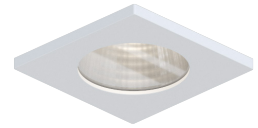

L422

INTERIOR

Recessed Downlight | For ceilings, soffits

○ Damp and Dry location

Performance

Wattage	Forward Current	Power Consumption Budget per fixture (including driver)	LED output (Source)	Fixture Output (Delivered)
13W	350mA	13W	1430 lm	919-922 lm