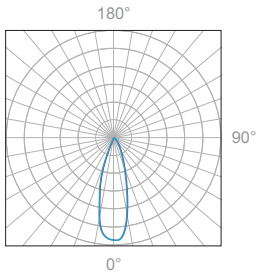

Mounting Options & Dimensions

LED Fixture Dimensions

Fixture

Top View

3D View

Beam

Non-insulated housing with driver

Side View

Bottom View

3D View

Retrofit housing with driver

Side View

Top View

3D View

13W, 3000K, 90+ CRI, Silver Reflector

Polar Candela Distribution

Beam Width: 30°

Illuminance at a Distance

Distance		Center Beam fc	Beam Width			
3.0ft	0.91m	412fc	0.9ft	0.27m	0.9ft	0.27m
6.0ft	1.83m	98fc	1.7ft	0.52m	1.7ft	0.52m
9.0ft	2.74m	42fc	2.6ft	0.79m	2.6ft	0.79m
12.0ft	3.66m	24fc	3.5ft	1.07m	3.5ft	1.07m
15.0ft	4.57m	15fc	4.4ft	1.34m	4.4ft	1.34m
18.0ft	5.49m	11fc	5.2ft	1.58m	5.2ft	1.58m