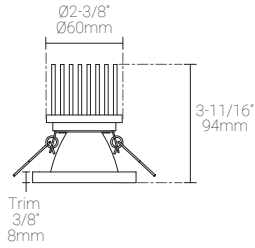

Application

Environment	Damp and Dry Location approved. IP 54.
Mounting	Mounts with spring clips. Cut-out size: Ø 2-5/8" (67mm) Cord Length: 22-1/4" (565mm)

Electrical

Power Supplies	Comes with: Remote LED drivers (120V AC input, ELV dimmable) OR Remote LED drivers (120-277V AC input, 0-10V dimmable)
Control	On/off control Dimming: ELV or 0-10V dimming with appropriate drivers Other options (consult factory): TRIAC/MLV, DMX, DALI, Casambi, Power over Ethernet

Mounting Options & Dimensions

LED Fixture Dimensions

Fixture

Top View

3D View

Beam

Non-insulated housing with driver

Side View