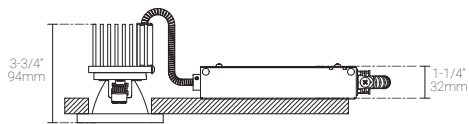

Retrofit housing with driver

Side View

Top View