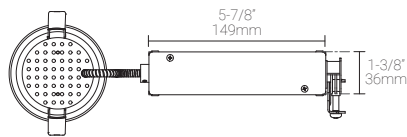

Mounting Options & Dimensions

LED Fixture Dimensions

Fixture

Top View

3D View

Beam

Non-insulated housing with driver

Side View

Bottom View

3D View

Retrofit housing with driver

Side View

Top View

3D View

13W, 3000K, 90+ CRI, Silver Reflector

Polar Candela Distribution

Beam Width: 30°

Illuminance at a Distance

Distance		Center Beam fc	Beam Width			
3.0ft	0.91m	412fc	0.9ft	0.27m	0.9ft	0.27m
6.0ft	1.83m	98fc	1.7ft	0.52m	1.7ft	0.52m
9.0ft	2.74m	42fc	2.6ft	0.79m	2.6ft	0.79m
12.0ft	3.66m	24fc	3.5ft	1.07m	3.5ft	1.07m
15.0ft	4.57m	15fc	4.4ft	1.34m	4.4ft	1.34m
18.0ft	5.49m	11fc	5.2ft	1.58m	5.2ft	1.58m