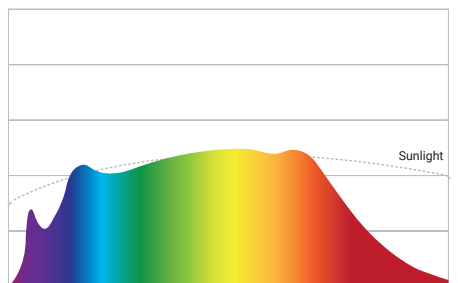

Luminaire Construction

LED Light Source	W27H = CCT: 2700K, CRI (Ra): 90+, Colour Consistency: 2SDCM W30H = CCT: 3000K, CRI (Ra): 90+, Colour Consistency: 2SDCM W35H = CCT: 3500K, CRI (Ra): 90+, Colour Consistency: 2SDCM W27V = CCT: 2700K, CRI (Ra): 97+, Colour Consistency: 2SDCM W30V = CCT: 3000K, CRI (Ra): 97+, Colour Consistency: 2SDCM WD = CCT: 1800K-3000K, CRI (Ra): 95+
Weight	2lbs (0.45kg)
Material	Fixture: machined marine-grade aluminum
Supplied with	Non-insulated housing: Comes with fame, built-in nailer, housing cover, and cord Retrofit driver: remote river housing and cord
Warranty & LED Life	5 years limited warranty Estimated useful life of LED is 50,000 hours.

Delivered Lumen: 983 lm
 ■ Vertical Beam Spread: 32.5°
 ■ Horizontal Beam Spread: 32.1°

Warm Dimming VS. Halogen

LED Colour Spectrum Comparison

Coventional LED

Sunlight

MP Dimmable Full Spectrum LED

Appendix