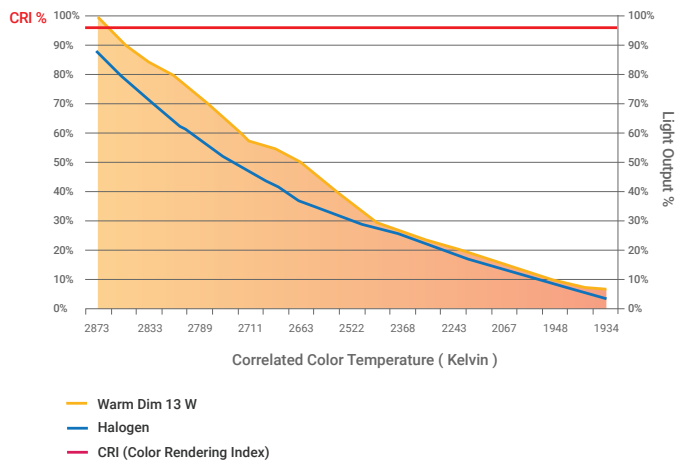

Luminaire Construction

LED Light Source	W27H = CCT: 2700K, CRI (Ra): 90+, Colour Consistency: 2SDCM W30H = CCT: 3000K, CRI (Ra): 90+, Colour Consistency: 2SDCM W35H = CCT: 3500K, CRI (Ra): 90+, Colour Consistency: 2SDCM W27V = CCT: 2700K, CRI (Ra): 97+, Colour Consistency: 2SDCM W30V = CCT: 3000K, CRI (Ra): 97+, Colour Consistency: 2SDCM WD = CCT: 1800K-3000K, CRI (Ra): 95+
Weight	2lbs (0.45kg)
Material	Fixture: machined marine-grade aluminum
Supplied with	Non-insulated housing: Comes with fame, built-in nailer, housing cover, and cord Retrofit driver: remote river housing and cord
Warranty & LED Life	5 years limited warranty Estimated useful life of LED is 50,000 hours.

Bottom View

3D View

Retrofit housing with driver

Side View

Top View

3D View

13W, 3000K, 90+ CRI, Silver Reflector

Polar Candela Distribution

Beam Width: 30°

Illuminance at a Distance

Distance		Center Beam fc	Beam Width			
3.0ft	0.91m	412fc	0.9ft	0.27m	0.9ft	0.27m
6.0ft	1.83m	98fc	1.7ft	0.52m	1.7ft	0.52m
9.0ft	2.74m	42fc	2.6ft	0.79m	2.6ft	0.79m
12.0ft	3.66m	24fc	3.5ft	1.07m	3.5ft	1.07m
15.0ft	4.57m	15fc	4.4ft	1.34m	4.4ft	1.34m
18.0ft	5.49m	11fc	5.2ft	1.58m	5.2ft	1.58m

Delivered Lumen: 983 lm
 ■ Vertical Beam Spread: 32.5°
 ■ Horizontal Beam Spread: 32.1°

Warm Dimming VS. Halogen

LED Colour Spectrum Comparison

Coventional LED

Sunlight

MP Dimmable Full Spectrum LED

Appendix