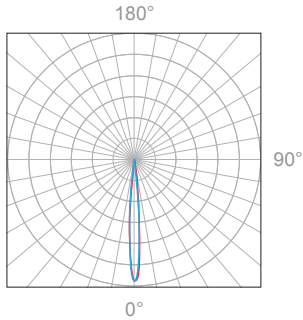

Delivered Lumen: 261 lm
 ■ Vertical Beam Spread: 19.5°
 ■ Horizontal Beam Spread: 19.5°

Polar Candela Distribution

Beam Width: 30°

Illuminance at a Distance

Distance		Center Beam fc	Beam Width			
3.0ft	0.91m	114.2fc	1.4ft	0.43m	1.4ft	0.43m
6.0ft	1.83m	28.8fc	2.9ft	0.88m	2.9ft	0.88m
9.0ft	2.74m	12.8fc	4.3ft	1.31m	4.3ft	1.31m
12.0ft	3.66m	7.5fc	5.7ft	1.74m	5.7ft	1.74m
15.0ft	4.57m	4.8fc	7.2ft	2.19m	7.2ft	2.19m
18.0ft	5.49m	3.4fc	8.6ft	2.62m	8.6ft	2.62m

Delivered Lumen: 251 lm
 ■ Vertical Beam Spread: 26.9°
 ■ Horizontal Beam Spread: 26.9°

Polar Candela Distribution

Beam Width: 48°

Illuminance at a Distance

Distance		Center Beam fc	Beam Width			
3.0ft	0.91m	45.9fc	2.6ft	0.79m	2.6ft	0.79m
6.0ft	1.83m	11.7fc	5.3ft	1.62m	5.3ft	1.62m
9.0ft	2.74m	5.2fc	7.9ft	2.41m	7.9ft	2.41m
12.0ft	3.66m	3fc	10.6ft	3.23m	10.6ft	3.23m
15.0ft	4.57m	2fc	13.2ft	4.02m	13.2ft	4.02m
18.0ft	5.49m	1.6fc	15.9ft	4.85m	15.9ft	4.85m

Delivered Lumen: 224 lm
 ■ Vertical Beam Spread: 47.6°
 ■ Horizontal Beam Spread: 47.6°

8W, 3000K, 90+ CRI

Polar Candela Distribution

Beam Width: 12°

Illuminance at a Distance

Distance		Center Beam fc	Beam Width			
3.0ft	0.91m	328.6fc	1.0ft	0.30m	1.0ft	0.30m
6.0ft	1.83m	79fc	2.1ft	0.64m	2.1ft	0.64m
9.0ft	2.74m	35.2fc	3.1ft	0.94m	3.1ft	0.94m
12.0ft	3.66m	19.2fc	4.1ft	1.25m	4.1ft	1.25m
15.0ft	4.57m	12.8fc	5.2ft	1.58m	5.2ft	1.58m
18.0ft	5.49m	9.1fc	6.2ft	1.89m	6.2ft	1.89m

Delivered Lumen: 433 lm
 ■ Vertical Beam Spread: 19.5°
 ■ Horizontal Beam Spread: 19.5°

Polar Candela Distribution

Beam Width: 30°

Illuminance at a Distance

Distance		Center Beam fc	Beam Width			
3.0ft	0.91m	202.7fc	1.4ft	0.43m	1.4ft	0.43m
6.0ft	1.83m	50.1fc	2.9ft	0.88m	2.9ft	0.88m
9.0ft	2.74m	21.3fc	4.3ft	1.31m	4.3ft	1.31m
12.0ft	3.66m	11.7fc	5.7ft	1.74m	5.7ft	1.74m
15.0ft	4.57m	8.2fc	7.2ft	2.19m	7.2ft	2.19m
18.0ft	5.49m	6.3fc	8.6ft	2.62m	8.6ft	2.62m