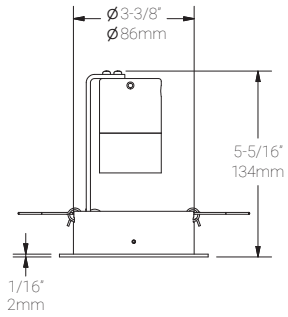

Application

Environment	Dry Location approved. IP 42.
Mounting	Recessed mount with spring clips. Cut-out size: Ø 3-5/8" (92.08mm). Cord Length: 22-1/4" (565mm)

Electrical

Electrical	Remote LED drivers (120-277V AC input, constant current output): Fixtures to be wired in series.
Control	On/off control Dimming: ELV or 0-10V dimming with appropriate drivers Other options (consult factory): TRIAC/MLV, DMX, DALI, Casambi, Power over Ethernet

LED Insert Dimensions

Fixture

Front View

3D View

3D View (with Spring Clips)

Retrofit Housing

Side View

Bottom View