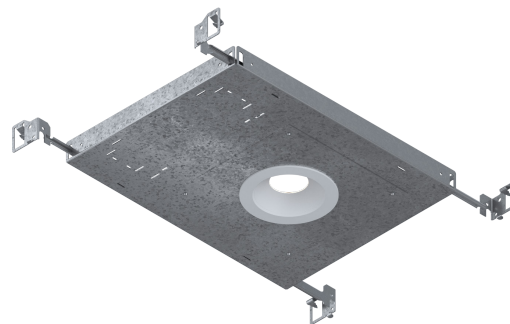

LED Insert Dimensions

Fixture

Front View

3D View

3D View (with Spring Clips)

Retrofit Housing

Side View

Bottom View

3D View

Non-Insulated Housing

Bottom View

3D View

Side View

4W, 3000K, 90+ CRI

Polar Candela Distribution

Beam Width: 12°

Illuminance at a Distance

Distance		Center Beam fc	Beam Width			
3.0ft	0.91m	180.3fc	1.0ft	0.30m	1.0ft	0.30m
6.0ft	1.83m	30.9fc	2.1ft	0.64m	2.1ft	0.64m
9.0ft	2.74m	19.2fc	3.1ft	0.94m	3.1ft	0.94m
12.0ft	3.66m	10.7fc	4.1ft	1.25m	4.1ft	1.25m
15.0ft	4.57m	7.3fc	5.2ft	1.58m	5.2ft	1.58m
18.0ft	5.49m	5fc	6.2ft	1.89m	6.2ft	1.89m