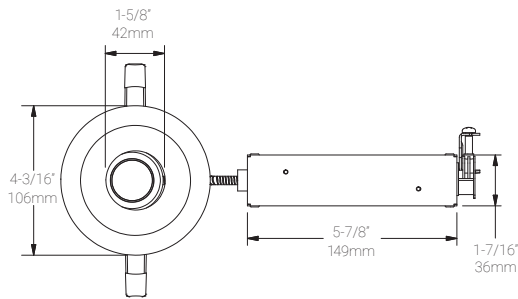

LED Insert Dimensions

Fixture

Front View

3D View

3D View (with Spring Clips)

Retrofit Housing

Side View

Bottom View

3D View

Non-Insulated Housing

Bottom View

3D View

Side View

4W, 3000K, 90+ CRI

Polar Candela Distribution

Beam Width: 12°

Illuminance at a Distance

Distance		Center Beam fc	Beam Width			
3.0ft	0.91m	180.3fc	1.0ft	0.30m	1.0ft	0.30m
6.0ft	1.83m	30.9fc	2.1ft	0.64m	2.1ft	0.64m
9.0ft	2.74m	19.2fc	3.1ft	0.94m	3.1ft	0.94m
12.0ft	3.66m	10.7fc	4.1ft	1.25m	4.1ft	1.25m
15.0ft	4.57m	7.3fc	5.2ft	1.58m	5.2ft	1.58m
18.0ft	5.49m	5fc	6.2ft	1.89m	6.2ft	1.89m

Delivered Lumen: 261 lm
 ■ Vertical Beam Spread: 19.5°
 ■ Horizontal Beam Spread: 19.5°

Polar Candela Distribution

Beam Width: 30°

Illuminance at a Distance

Distance		Center Beam fc	Beam Width			
3.0ft	0.91m	114.2fc	1.4ft	0.43m	1.4ft	0.43m
6.0ft	1.83m	28.8fc	2.9ft	0.88m	2.9ft	0.88m
9.0ft	2.74m	12.8fc	4.3ft	1.31m	4.3ft	1.31m
12.0ft	3.66m	7.5fc	5.7ft	1.74m	5.7ft	1.74m
15.0ft	4.57m	4.8fc	7.2ft	2.19m	7.2ft	2.19m
18.0ft	5.49m	3.4fc	8.6ft	2.62m	8.6ft	2.62m