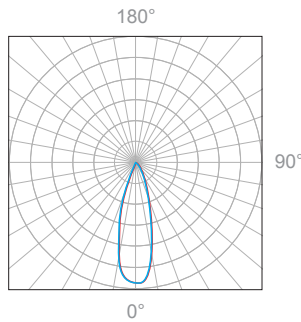

3D View

Non-Insulated Housing

Bottom View

3D View

Side View

4W, 3000K, 90+ CRI

Polar Candela Distribution

Beam Width: 12°

Illuminance at a Distance

Distance		Center Beam fc	Beam Width			
3.0ft	0.91m	180.3fc	1.0ft	0.30m	1.0ft	0.30m
6.0ft	1.83m	30.9fc	2.1ft	0.64m	2.1ft	0.64m
9.0ft	2.74m	19.2fc	3.1ft	0.94m	3.1ft	0.94m
12.0ft	3.66m	10.7fc	4.1ft	1.25m	4.1ft	1.25m
15.0ft	4.57m	7.3fc	5.2ft	1.58m	5.2ft	1.58m
18.0ft	5.49m	5fc	6.2ft	1.89m	6.2ft	1.89m

Delivered Lumen: 261 lm
 ■ Vertical Beam Spread: 19.5°
 ■ Horizontal Beam Spread: 19.5°

Polar Candela Distribution

Beam Width: 30°

Illuminance at a Distance

Distance		Center Beam fc	Beam Width			
3.0ft	0.91m	114.2fc	1.4ft	0.43m	1.4ft	0.43m
6.0ft	1.83m	28.8fc	2.9ft	0.88m	2.9ft	0.88m
9.0ft	2.74m	12.8fc	4.3ft	1.31m	4.3ft	1.31m
12.0ft	3.66m	7.5fc	5.7ft	1.74m	5.7ft	1.74m
15.0ft	4.57m	4.8fc	7.2ft	2.19m	7.2ft	2.19m
18.0ft	5.49m	3.4fc	8.6ft	2.62m	8.6ft	2.62m

Delivered Lumen: 251 lm
 ■ Vertical Beam Spread: 26.9°
 ■ Horizontal Beam Spread: 26.9°

Polar Candela Distribution

Beam Width: 48°

Illuminance at a Distance

Distance		Center Beam fc	Beam Width			
3.0ft	0.91m	45.9fc	2.6ft	0.79m	2.6ft	0.79m
6.0ft	1.83m	11.7fc	5.3ft	1.62m	5.3ft	1.62m
9.0ft	2.74m	5.2fc	7.9ft	2.41m	7.9ft	2.41m
12.0ft	3.66m	3fc	10.6ft	3.23m	10.6ft	3.23m
15.0ft	4.57m	2fc	13.2ft	4.02m	13.2ft	4.02m
18.0ft	5.49m	1.6fc	15.9ft	4.85m	15.9ft	4.85m