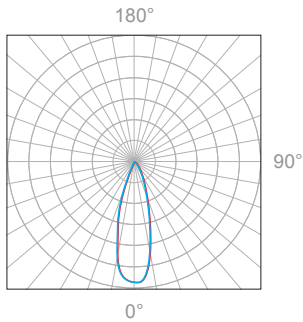

Delivered Lumen: 261 lm
 ■ Vertical Beam Spread: 19.5°
 ■ Horizontal Beam Spread: 19.5°

Polar Candela Distribution

Beam Width: 30°

Illuminance at a Distance

Distance		Center Beam fc	Beam Width			
3.0ft	0.91m	114.2fc	1.4ft	0.43m	1.4ft	0.43m
6.0ft	1.83m	28.8fc	2.9ft	0.88m	2.9ft	0.88m
9.0ft	2.74m	12.8fc	4.3ft	1.31m	4.3ft	1.31m
12.0ft	3.66m	7.5fc	5.7ft	1.74m	5.7ft	1.74m
15.0ft	4.57m	4.8fc	7.2ft	2.19m	7.2ft	2.19m
18.0ft	5.49m	3.4fc	8.6ft	2.62m	8.6ft	2.62m

Delivered Lumen: 251 lm
 ■ Vertical Beam Spread: 26.9°
 ■ Horizontal Beam Spread: 26.9°

Polar Candela Distribution

Beam Width: 48°

Illuminance at a Distance

Distance		Center Beam fc	Beam Width			
3.0ft	0.91m	45.9fc	2.6ft	0.79m	2.6ft	0.79m
6.0ft	1.83m	11.7fc	5.3ft	1.62m	5.3ft	1.62m
9.0ft	2.74m	5.2fc	7.9ft	2.41m	7.9ft	2.41m
12.0ft	3.66m	3fc	10.6ft	3.23m	10.6ft	3.23m
15.0ft	4.57m	2fc	13.2ft	4.02m	13.2ft	4.02m
18.0ft	5.49m	1.6fc	15.9ft	4.85m	15.9ft	4.85m

Delivered Lumen: 224 lm
 ■ Vertical Beam Spread: 47.6°
 ■ Horizontal Beam Spread: 47.6°

8W, 3000K, 90+ CRI

Polar Candela Distribution

Beam Width: 12°

Illuminance at a Distance

Distance		Center Beam fc	Beam Width			
3.0ft	0.91m	328.6fc	1.0ft	0.30m	1.0ft	0.30m
6.0ft	1.83m	79fc	2.1ft	0.64m	2.1ft	0.64m
9.0ft	2.74m	35.2fc	3.1ft	0.94m	3.1ft	0.94m
12.0ft	3.66m	19.2fc	4.1ft	1.25m	4.1ft	1.25m
15.0ft	4.57m	12.8fc	5.2ft	1.58m	5.2ft	1.58m
18.0ft	5.49m	9.1fc	6.2ft	1.89m	6.2ft	1.89m

Delivered Lumen: 433 lm
 ■ Vertical Beam Spread: 19.5°
 ■ Horizontal Beam Spread: 19.5°

Polar Candela Distribution

Beam Width: 30°

Illuminance at a Distance

Distance		Center Beam fc	Beam Width			
3.0ft	0.91m	202.7fc	1.4ft	0.43m	1.4ft	0.43m
6.0ft	1.83m	50.1fc	2.9ft	0.88m	2.9ft	0.88m
9.0ft	2.74m	21.3fc	4.3ft	1.31m	4.3ft	1.31m
12.0ft	3.66m	11.7fc	5.7ft	1.74m	5.7ft	1.74m
15.0ft	4.57m	8.2fc	7.2ft	2.19m	7.2ft	2.19m
18.0ft	5.49m	6.3fc	8.6ft	2.62m	8.6ft	2.62m