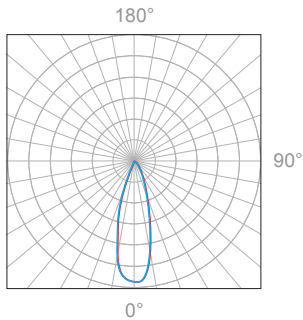

Delivered Lumen: 251 lm
 ■ Vertical Beam Spread: 26.9°
 ■ Horizontal Beam Spread: 26.9°

Polar Candela Distribution

Beam Width: 48°

Illuminance at a Distance

Distance		Center Beam fc	Beam Width			
3.0ft	0.91m	45.9fc	2.6ft	0.79m	2.6ft	0.79m
6.0ft	1.83m	11.7fc	5.3ft	1.62m	5.3ft	1.62m
9.0ft	2.74m	5.2fc	7.9ft	2.41m	7.9ft	2.41m
12.0ft	3.66m	3fc	10.6ft	3.23m	10.6ft	3.23m
15.0ft	4.57m	2fc	13.2ft	4.02m	13.2ft	4.02m
18.0ft	5.49m	1.6fc	15.9ft	4.85m	15.9ft	4.85m

Delivered Lumen: 224 lm
 ■ Vertical Beam Spread: 47.6°
 ■ Horizontal Beam Spread: 47.6°

8W, 3000K, 90+ CRI

Polar Candela Distribution

Beam Width: 12°

Illuminance at a Distance

Distance		Center Beam fc	Beam Width			
3.0ft	0.91m	328.6fc	1.0ft	0.30m	1.0ft	0.30m
6.0ft	1.83m	79fc	2.1ft	0.64m	2.1ft	0.64m
9.0ft	2.74m	35.2fc	3.1ft	0.94m	3.1ft	0.94m
12.0ft	3.66m	19.2fc	4.1ft	1.25m	4.1ft	1.25m
15.0ft	4.57m	12.8fc	5.2ft	1.58m	5.2ft	1.58m
18.0ft	5.49m	9.1fc	6.2ft	1.89m	6.2ft	1.89m

Delivered Lumen: 433 lm
 ■ Vertical Beam Spread: 19.5°
 ■ Horizontal Beam Spread: 19.5°

Polar Candela Distribution

Beam Width: 30°

Illuminance at a Distance

Distance		Center Beam fc	Beam Width			
3.0ft	0.91m	202.7fc	1.4ft	0.43m	1.4ft	0.43m
6.0ft	1.83m	50.1fc	2.9ft	0.88m	2.9ft	0.88m
9.0ft	2.74m	21.3fc	4.3ft	1.31m	4.3ft	1.31m
12.0ft	3.66m	11.7fc	5.7ft	1.74m	5.7ft	1.74m
15.0ft	4.57m	8.2fc	7.2ft	2.19m	7.2ft	2.19m
18.0ft	5.49m	6.3fc	8.6ft	2.62m	8.6ft	2.62m

Delivered Lumen: 418 lm
 ■ Vertical Beam Spread: 26.9°
 ■ Horizontal Beam Spread: 26.9°

Polar Candela Distribution

Beam Width: 48°

Illuminance at a Distance

Distance		Center Beam fc	Beam Width			
3.0ft	0.91m	75.7fc	2.6ft	0.79m	2.6ft	0.79m
6.0ft	1.83m	19.2fc	5.3ft	1.62m	5.3ft	1.62m
9.0ft	2.74m	8.5fc	7.9ft	2.41m	7.9ft	2.41m
12.0ft	3.66m	4.9fc	10.6ft	3.23m	10.6ft	3.23m
15.0ft	4.57m	3.3fc	13.2ft	4.02m	13.2ft	4.02m
18.0ft	5.49m	2.3fc	15.9ft	4.85m	15.9ft	4.85m