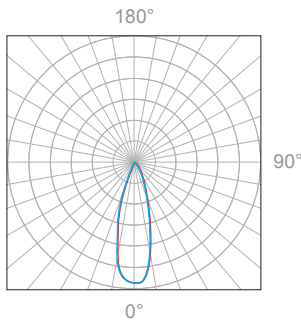

3D View

Non-Insulated Housing

Bottom View

3D View

Side View

4W, 3000K, 90+ CRI

Polar Candela Distribution

Beam Width: 12°

Illuminance at a Distance

Distance		Center Beam fc	Beam Width			
3.0ft	0.91m	180.3fc	1.0ft	0.30m	1.0ft	0.30m
6.0ft	1.83m	30.9fc	2.1ft	0.64m	2.1ft	0.64m
9.0ft	2.74m	19.2fc	3.1ft	0.94m	3.1ft	0.94m
12.0ft	3.66m	10.7fc	4.1ft	1.25m	4.1ft	1.25m
15.0ft	4.57m	7.3fc	5.2ft	1.58m	5.2ft	1.58m
18.0ft	5.49m	5fc	6.2ft	1.89m	6.2ft	1.89m

Delivered Lumen: 261 lm
 ■ Vertical Beam Spread: 19.5°
 ■ Horizontal Beam Spread: 19.5°

Polar Candela Distribution

Beam Width: 30°

Illuminance at a Distance

Distance		Center Beam fc	Beam Width			
3.0ft	0.91m	114.2fc	1.4ft	0.43m	1.4ft	0.43m
6.0ft	1.83m	28.8fc	2.9ft	0.88m	2.9ft	0.88m
9.0ft	2.74m	12.8fc	4.3ft	1.31m	4.3ft	1.31m
12.0ft	3.66m	7.5fc	5.7ft	1.74m	5.7ft	1.74m
15.0ft	4.57m	4.8fc	7.2ft	2.19m	7.2ft	2.19m
18.0ft	5.49m	3.4fc	8.6ft	2.62m	8.6ft	2.62m

Delivered Lumen: 251 lm
 ■ Vertical Beam Spread: 26.9°
 ■ Horizontal Beam Spread: 26.9°

Polar Candela Distribution

Beam Width: 48°

Illuminance at a Distance

Distance		Center Beam fc	Beam Width			
3.0ft	0.91m	45.9fc	2.6ft	0.79m	2.6ft	0.79m
6.0ft	1.83m	11.7fc	5.3ft	1.62m	5.3ft	1.62m
9.0ft	2.74m	5.2fc	7.9ft	2.41m	7.9ft	2.41m
12.0ft	3.66m	3fc	10.6ft	3.23m	10.6ft	3.23m
15.0ft	4.57m	2fc	13.2ft	4.02m	13.2ft	4.02m
18.0ft	5.49m	1.6fc	15.9ft	4.85m	15.9ft	4.85m