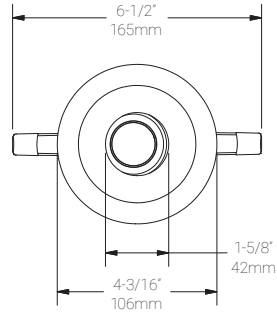

Application

Environment	Dry Location approved. IP 42.
Mounting	Recessed mount with spring clips. Cut-out size: Ø 3-5/8" (92.08mm). Cord Length: 22-1/4" (565mm)

Electrical

Electrical	Remote LED drivers (120-277V AC input, constant current output): Fixtures to be wired in series.
Control	On/off control Dimming: ELV or 0-10V dimming with appropriate drivers Other options (consult factory): TRIAC/MLV, DMX, DALI, Casambi, Power over Ethernet

LED Insert Dimensions

Fixture

Front View

3D View

3D View (with Spring Clips)

Retrofit Housing

Side View

Bottom View