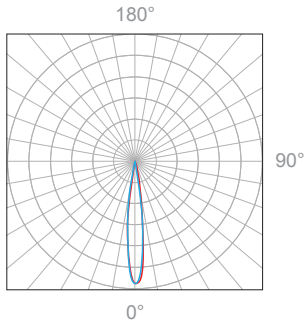

3D View

Non-Insulated Housing

Bottom View

3D View

Side View

4W, 3000K, 90+ CRI

Polar Candela Distribution

Beam Width: 12°

Illuminance at a Distance

Distance		Center Beam fc	Beam Width			
3.0ft	0.91m	180.3fc	1.0ft	0.30m	1.0ft	0.30m
6.0ft	1.83m	30.9fc	2.1ft	0.64m	2.1ft	0.64m
9.0ft	2.74m	19.2fc	3.1ft	0.94m	3.1ft	0.94m
12.0ft	3.66m	10.7fc	4.1ft	1.25m	4.1ft	1.25m
15.0ft	4.57m	7.3fc	5.2ft	1.58m	5.2ft	1.58m
18.0ft	5.49m	5fc	6.2ft	1.89m	6.2ft	1.89m

Delivered Lumen: 261 lm
 ■ Vertical Beam Spread: 19.5°
 ■ Horizontal Beam Spread: 19.5°

Polar Candela Distribution

Beam Width: 30°

Illuminance at a Distance

Distance		Center Beam fc	Beam Width			
3.0ft	0.91m	114.2fc	1.4ft	0.43m	1.4ft	0.43m
6.0ft	1.83m	28.8fc	2.9ft	0.88m	2.9ft	0.88m
9.0ft	2.74m	12.8fc	4.3ft	1.31m	4.3ft	1.31m
12.0ft	3.66m	7.5fc	5.7ft	1.74m	5.7ft	1.74m
15.0ft	4.57m	4.8fc	7.2ft	2.19m	7.2ft	2.19m
18.0ft	5.49m	3.4fc	8.6ft	2.62m	8.6ft	2.62m

Delivered Lumen: 251 lm
 ■ Vertical Beam Spread: 26.9°
 ■ Horizontal Beam Spread: 26.9°

Polar Candela Distribution

Beam Width: 48°

Illuminance at a Distance

Distance		Center Beam fc	Beam Width			
3.0ft	0.91m	45.9fc	2.6ft	0.79m	2.6ft	0.79m
6.0ft	1.83m	11.7fc	5.3ft	1.62m	5.3ft	1.62m
9.0ft	2.74m	5.2fc	7.9ft	2.41m	7.9ft	2.41m
12.0ft	3.66m	3fc	10.6ft	3.23m	10.6ft	3.23m
15.0ft	4.57m	2fc	13.2ft	4.02m	13.2ft	4.02m
18.0ft	5.49m	1.6fc	15.9ft	4.85m	15.9ft	4.85m