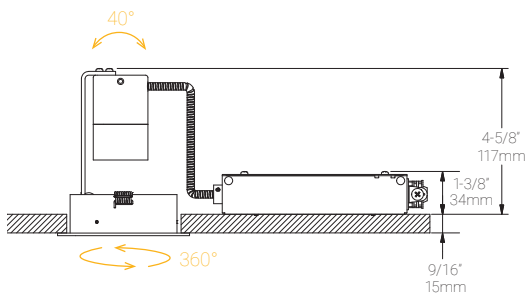

LED Insert Dimensions

Fixture

Front View

3D View

3D View (with Spring Clips)

Retrofit Housing

Side View

Bottom View

3D View

Non-Insulated Housing

Bottom View

3D View

Side View

4W, 3000K, 90+ CRI

Polar Candela Distribution

Beam Width: 12°

Illuminance at a Distance

Distance		Center Beam fc	Beam Width			
3.0ft	0.91m	180.3fc	1.0ft	0.30m	1.0ft	0.30m
6.0ft	1.83m	30.9fc	2.1ft	0.64m	2.1ft	0.64m
9.0ft	2.74m	19.2fc	3.1ft	0.94m	3.1ft	0.94m
12.0ft	3.66m	10.7fc	4.1ft	1.25m	4.1ft	1.25m
15.0ft	4.57m	7.3fc	5.2ft	1.58m	5.2ft	1.58m
18.0ft	5.49m	5fc	6.2ft	1.89m	6.2ft	1.89m