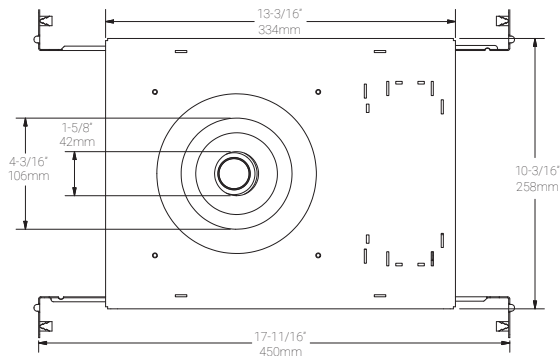

LED Insert Dimensions

Fixture

Front View

3D View

3D View (with Spring Clips)

Retrofit Housing

Side View

Bottom View

3D View

Non-Insulated Housing

Bottom View

3D View

Side View

4W, 3000K, 90+ CRI

Polar Candela Distribution

Beam Width: 12°

Illuminance at a Distance

Distance		Center Beam fc	Beam Width			
3.0ft	0.91m	180.3fc	1.0ft	0.30m	1.0ft	0.30m
6.0ft	1.83m	30.9fc	2.1ft	0.64m	2.1ft	0.64m
9.0ft	2.74m	19.2fc	3.1ft	0.94m	3.1ft	0.94m
12.0ft	3.66m	10.7fc	4.1ft	1.25m	4.1ft	1.25m
15.0ft	4.57m	7.3fc	5.2ft	1.58m	5.2ft	1.58m
18.0ft	5.49m	5fc	6.2ft	1.89m	6.2ft	1.89m

Delivered Lumen: 261 lm
 ■ Vertical Beam Spread: 19.5°
 ■ Horizontal Beam Spread: 19.5°

Polar Candela Distribution

Beam Width: 30°

Illuminance at a Distance

Distance		Center Beam fc	Beam Width			
3.0ft	0.91m	114.2fc	1.4ft	0.43m	1.4ft	0.43m
6.0ft	1.83m	28.8fc	2.9ft	0.88m	2.9ft	0.88m
9.0ft	2.74m	12.8fc	4.3ft	1.31m	4.3ft	1.31m
12.0ft	3.66m	7.5fc	5.7ft	1.74m	5.7ft	1.74m
15.0ft	4.57m	4.8fc	7.2ft	2.19m	7.2ft	2.19m
18.0ft	5.49m	3.4fc	8.6ft	2.62m	8.6ft	2.62m