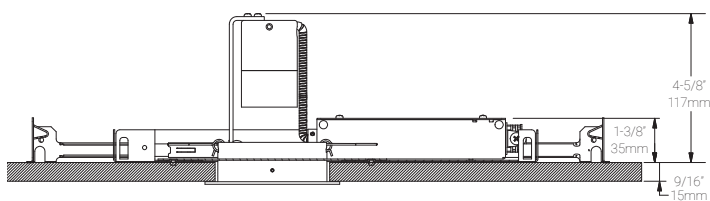

LED Insert Dimensions

Fixture

Front View

3D View

3D View (with Spring Clips)

Retrofit Housing

Side View

Bottom View

3D View

Non-Insulated Housing

Bottom View

3D View

Side View

4W, 3000K, 90+ CRI

Polar Candela Distribution

Beam Width: 12°

Illuminance at a Distance

Distance		Center Beam fc	Beam Width			
3.0ft	0.91m	180.3fc	1.0ft	0.30m	1.0ft	0.30m
6.0ft	1.83m	30.9fc	2.1ft	0.64m	2.1ft	0.64m
9.0ft	2.74m	19.2fc	3.1ft	0.94m	3.1ft	0.94m
12.0ft	3.66m	10.7fc	4.1ft	1.25m	4.1ft	1.25m
15.0ft	4.57m	7.3fc	5.2ft	1.58m	5.2ft	1.58m
18.0ft	5.49m	5fc	6.2ft	1.89m	6.2ft	1.89m