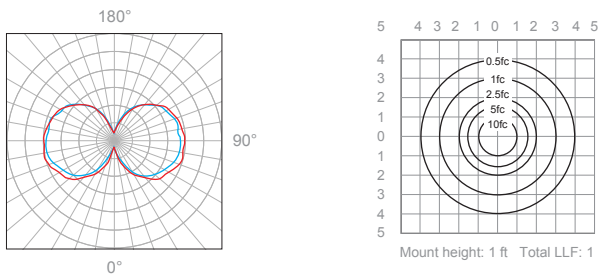

LED Fixture Dimensions

Fixture: Individual L191

Fixture: L631

3D View

L191 | 2', 9W, 3000K, 80+ CRI

Polar Candela Distribution

Illuminance at a Distance

Distance	Center Beam fc	Beam Width				
		Vertical	Horizontal	Vertical	Horizontal	
1.0ft	0.30m	2.25fc	0.1ft	0.03m	0.1ft	0.03m
2.0ft	0.61m	0.56fc	0.2ft	0.09m	0.2ft	0.09m
3.0ft	0.91m	0.25fc	0.3ft	0.18m	0.3ft	0.18m
4.0ft	1.22m	0.14fc	0.4ft	0.27m	0.4ft	0.27m
5.0ft	1.52m	0.09fc	0.5ft	0.37m	0.5ft	0.37m
6.0ft	1.83m	0.06fc	0.6ft	0.46m	0.6ft	0.46m

Delivered Lumen: 264.2 lm
 ■ Vertical Beam Spread: 6°
 ■ Horizontal Beam Spread: 6°

L191 | 4', 17W, 3000K, 80+ CRI

Polar Candela Distribution

Illuminance at a Distance

Distance	Center Beam fc	Beam Width				
		Vertical	Horizontal	Vertical	Horizontal	
1.0ft	0.30m	4.24fc	0.1ft	0.03m	0.1ft	0.03m
2.0ft	0.61m	1.06fc	0.2ft	0.09m	0.2ft	0.09m
3.0ft	0.91m	0.47fc	0.3ft	0.18m	0.3ft	0.18m
4.0ft	1.22m	0.27fc	0.4ft	0.27m	0.4ft	0.27m
5.0ft	1.52m	0.17fc	0.5ft	0.37m	0.5ft	0.37m
6.0ft	1.83m	0.12fc	0.6ft	0.46m	0.6ft	0.46m