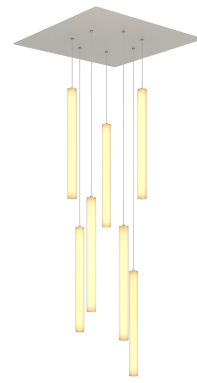

L631

INTERIOR

Pendant System | Composed of L191 X 7

- Dry location

Performance | Each pendant (L191)

Wattage	Forward Current	Power Consumption Budget per fixture (including driver)	LED output (Source)	Fixture Output (Delivered)
9W (2')	350mA	10W	990 lm	264 lm
17W (4')	700mA	18W	1870 lm	527 lm

Application

Environment	Dry Location approved. IP 20.
Mounting	C11 canopy retrofit to a 4" octagonal box using the mounting plate (included)

Electrical

Power Supplies	Remote LED drivers (100-277V AC input, constant voltage output): Fixtures to be wired in parallel.
Control	On/off control Dimming: ELV or 0-10V dimming with appropriate drivers Other options (consult factory): TRIAC/MLV, DMX, DALI, Casambi, Power over Ethernet

Luminaire Construction

LED Light Source	W22S = CCT: 2200K, CRI (Ra): 80+, Colour Consistency: 3SDCM W27H = CCT: 2700K, CRI (Ra): 90+, Colour Consistency: 3SDCM W30H = CCT: 3000K, CRI (Ra): 90+, Colour Consistency: 3SDCM W35H = CCT: 3500K, CRI (Ra): 90+, Colour Consistency: 3SDCM
Standard Compliance	✓WELL standard – Feature 58: Color Quality
Weight	N/A
Material	Fixture: PMMA Hardware: Machined marine-grade aluminum
Supplied with	Standard installation housing: Comes with a canopy, mounting bracket, socket head screws (10), safety cables. Not included: mounting fasteners Cord: 72" (1829mm) cord is included. Consult factory for custom cord length.
Warranty & LED Life	5 years limited warranty Estimated useful life of LED is 50,000 hours.

Ordered Separately

System Components	Power supplies: remote driver Please consult factory or visit Recommended Drivers for available driver options.