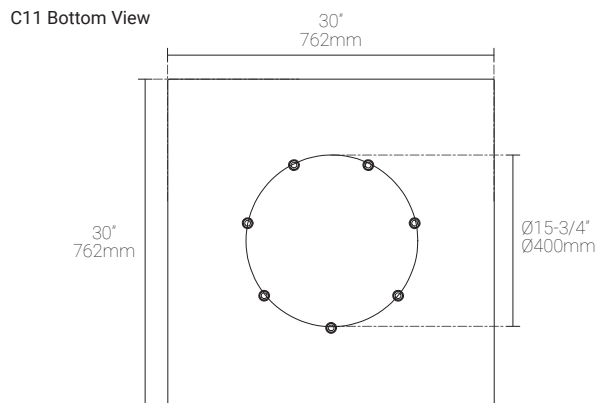

Project : _____

Note : _____

Type : _____

Specifications

Luminaire | Example Code: L631-C11-2-W30H-C72-SI

Product	Mounting Option	Fixture Length	CCT & CRI	Cord ¹	Hardware Finish
L631	C11				
	C11 square canopy: 30" X 30" (762mm X 762mm)	2 2' (610mm) 4 4' (1219mm)	W22S 2200K 80+ W27H 2700K 90+ W30H 3000K 90+ W35H 3500K 90+	C72 72" (1829mm) CX custom	SI silver BK black powder coated

LED Fixture Dimensions

Fixture: Individual L191

Fixture: L631

3D View

L191 | 2', 9W, 3000K, 80+ CRI

Polar Candela Distribution

Illuminance at a Distance

Distance	Center Beam fc	Beam Width				
		Vertical	Horizontal	Vertical	Horizontal	
1.0ft	0.30m	2.25fc	0.1ft	0.03m	0.1ft	0.03m
2.0ft	0.61m	0.56fc	0.2ft	0.09m	0.2ft	0.09m
3.0ft	0.91m	0.25fc	0.3ft	0.18m	0.3ft	0.18m
4.0ft	1.22m	0.14fc	0.4ft	0.27m	0.4ft	0.27m
5.0ft	1.52m	0.09fc	0.5ft	0.37m	0.5ft	0.37m
6.0ft	1.83m	0.06fc	0.6ft	0.46m	0.6ft	0.46m

Delivered Lumen: 264.2 lm
 ■ Vertical Beam Spread: 6°
 ■ Horizontal Beam Spread: 6°

L191 | 4', 17W, 3000K, 80+ CRI

Polar Candela Distribution

Illuminance at a Distance

Distance	Center Beam fc	Beam Width				
		Vertical	Horizontal	Vertical	Horizontal	
1.0ft	0.30m	4.24fc	0.1ft	0.03m	0.1ft	0.03m
2.0ft	0.61m	1.06fc	0.2ft	0.09m	0.2ft	0.09m
3.0ft	0.91m	0.47fc	0.3ft	0.18m	0.3ft	0.18m
4.0ft	1.22m	0.27fc	0.4ft	0.27m	0.4ft	0.27m
5.0ft	1.52m	0.17fc	0.5ft	0.37m	0.5ft	0.37m
6.0ft	1.83m	0.12fc	0.6ft	0.46m	0.6ft	0.46m

Delivered Lumen: 527.8 lm
 ■ Vertical Beam Spread: 6°
 ■ Horizontal Beam Spread: 6°

Full Spectrum

— Full Spectrum — Standard Illuminant @ 3000K — Ra≥80