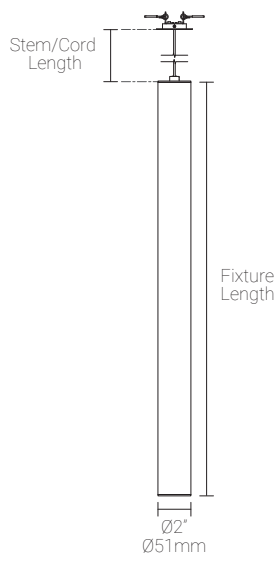

Project : _____

Note : _____

Type : _____

Specifications

Luminaire | Example Code: L631-C11-2-W30H-C72-SI

Product	Mounting Option	Fixture Length	CCT & CRI	Cord ¹	Hardware Finish
L631	C11				
	C11 square canopy: 30" X 30" (762mm X 762mm)	2 2' (610mm) 4 4' (1219mm)	W22S 2200K 80+ W27H 2700K 90+ W30H 3000K 90+ W35H 3500K 90+	C72 72" (1829mm) CX custom	SI silver BK black powder coated

L631

INTERIOR

Pendant System | Composed of L191 X 7

- Dry location

Performance | Each pendant (L191)

Wattage	Forward Current	Power Consumption Budget per fixture (including driver)	LED output (Source)	Fixture Output (Delivered)
9W (2')	350mA	10W	990 lm	264 lm
17W (4')	700mA	18W	1870 lm	527 lm

LED Fixture Dimensions

Fixture: Individual L191

Fixture: L631

3D View

L191 | 2', 9W, 3000K, 80+ CRI

Polar Candela Distribution

Illuminance at a Distance

Distance	Center Beam fc	Beam Width				
		Vertical	Horizontal	Vertical	Horizontal	
1.0ft	0.30m	2.25fc	0.1ft	0.03m	0.1ft	0.03m
2.0ft	0.61m	0.56fc	0.2ft	0.09m	0.2ft	0.09m
3.0ft	0.91m	0.25fc	0.3ft	0.18m	0.3ft	0.18m
4.0ft	1.22m	0.14fc	0.4ft	0.27m	0.4ft	0.27m
5.0ft	1.52m	0.09fc	0.5ft	0.37m	0.5ft	0.37m
6.0ft	1.83m	0.06fc	0.6ft	0.46m	0.6ft	0.46m

Delivered Lumen: 264.2 lm
 ■ Vertical Beam Spread: 6°
 ■ Horizontal Beam Spread: 6°

L191 | 4', 17W, 3000K, 80+ CRI

Polar Candela Distribution

Illuminance at a Distance

Distance	Center Beam fc	Beam Width				
		Vertical	Horizontal	Vertical	Horizontal	
1.0ft	0.30m	4.24fc	0.1ft	0.03m	0.1ft	0.03m
2.0ft	0.61m	1.06fc	0.2ft	0.09m	0.2ft	0.09m
3.0ft	0.91m	0.47fc	0.3ft	0.18m	0.3ft	0.18m
4.0ft	1.22m	0.27fc	0.4ft	0.27m	0.4ft	0.27m
5.0ft	1.52m	0.17fc	0.5ft	0.37m	0.5ft	0.37m
6.0ft	1.83m	0.12fc	0.6ft	0.46m	0.6ft	0.46m