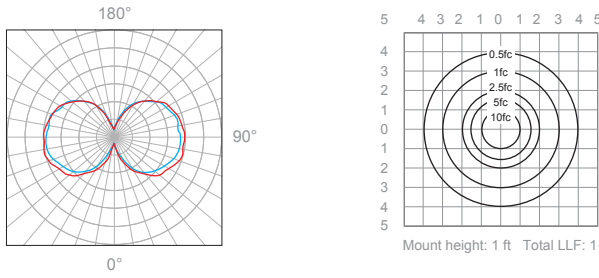

LED Fixture Dimensions

Fixture: Individual L191

Fixture: L631

3D View

L191 | 2', 9W, 3000K, 80+ CRI

Polar Candela Distribution

Illuminance at a Distance

Distance	Center Beam fc	Beam Width				
		Vertical	Horizontal	Vertical	Horizontal	
1.0ft	0.30m	2.25fc	0.1ft	0.03m	0.1ft	0.03m
2.0ft	0.61m	0.56fc	0.2ft	0.09m	0.2ft	0.09m
3.0ft	0.91m	0.25fc	0.3ft	0.18m	0.3ft	0.18m
4.0ft	1.22m	0.14fc	0.4ft	0.27m	0.4ft	0.27m
5.0ft	1.52m	0.09fc	0.5ft	0.37m	0.5ft	0.37m
6.0ft	1.83m	0.06fc	0.6ft	0.46m	0.6ft	0.46m

Delivered Lumen: 264.2 lm
 ■ Vertical Beam Spread: 6°
 ■ Horizontal Beam Spread: 6°

L191 | 4', 17W, 3000K, 80+ CRI

Polar Candela Distribution

Illuminance at a Distance

Distance	Center Beam fc	Beam Width				
		Vertical	Horizontal	Vertical	Horizontal	
1.0ft	0.30m	4.24fc	0.1ft	0.03m	0.1ft	0.03m
2.0ft	0.61m	1.06fc	0.2ft	0.09m	0.2ft	0.09m
3.0ft	0.91m	0.47fc	0.3ft	0.18m	0.3ft	0.18m
4.0ft	1.22m	0.27fc	0.4ft	0.27m	0.4ft	0.27m
5.0ft	1.52m	0.17fc	0.5ft	0.37m	0.5ft	0.37m
6.0ft	1.83m	0.12fc	0.6ft	0.46m	0.6ft	0.46m