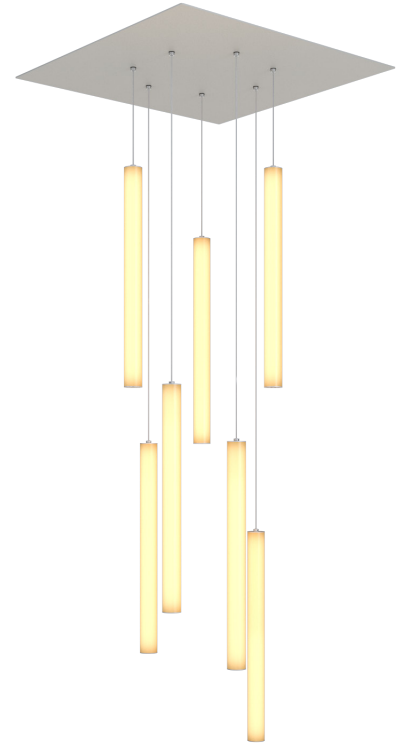

Project : _____

Note : _____

Type : _____

Specifications

Luminaire | Example Code: L631-C11-2-W30H-C72-SI

Product	Mounting Option	Fixture Length	CCT & CRI	Cord ¹	Hardware Finish
L631	C11				
	C11 square canopy: 30" X 30" (762mm X 762mm)	2 2' (610mm) 4 4' (1219mm)	W22S 2200K 80+ W27H 2700K 90+ W30H 3000K 90+ W35H 3500K 90+	C72 72" (1829mm) CX custom	SI silver BK black powder coated

Luminaire Construction

LED Light Source	W22S = CCT: 2200K, CRI (Ra): 80+, Colour Consistency: 3SDCM W27H = CCT: 2700K, CRI (Ra): 90+, Colour Consistency: 3SDCM W30H = CCT: 3000K, CRI (Ra): 90+, Colour Consistency: 3SDCM W35H = CCT: 3500K, CRI (Ra): 90+, Colour Consistency: 3SDCM
Standard Compliance	✓WELL standard – Feature 58: Color Quality
Weight	N/A
Material	Fixture: PMMA Hardware: Machined marine-grade aluminum
Supplied with	Standard installation housing: Comes with a canopy, mounting bracket, socket head screws (10), safety cables. Not included: mounting fasteners Cord: 72" (1829mm) cord is included. Consult factory for custom cord length.
Warranty & LED Life	5 years limited warranty Estimated useful life of LED is 50,000 hours.

LED Fixture Dimensions

Fixture: Individual L191

Fixture: L631

3D View

L191 | 2', 9W, 3000K, 80+ CRI

Polar Candela Distribution

Illuminance at a Distance

Distance	Center Beam fc	Beam Width				
		Vertical	Horizontal	Vertical	Horizontal	
1.0ft	0.30m	2.25fc	0.1ft	0.03m	0.1ft	0.03m
2.0ft	0.61m	0.56fc	0.2ft	0.09m	0.2ft	0.09m
3.0ft	0.91m	0.25fc	0.3ft	0.18m	0.3ft	0.18m
4.0ft	1.22m	0.14fc	0.4ft	0.27m	0.4ft	0.27m
5.0ft	1.52m	0.09fc	0.5ft	0.37m	0.5ft	0.37m
6.0ft	1.83m	0.06fc	0.6ft	0.46m	0.6ft	0.46m