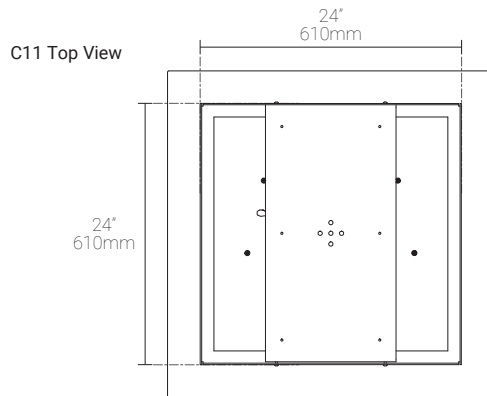

Project : _____

Note : _____

Type : _____

Specifications

Luminaire | Example Code: L631-C11-2-W30H-C72-SI

Product	Mounting Option	Fixture Length	CCT & CRI	Cord ¹	Hardware Finish
L631	C11				
	C11 square canopy: 30" X 30" (762mm X 762mm)	2 2' (610mm) 4 4' (1219mm)	W22S 2200K 80+ W27H 2700K 90+ W30H 3000K 90+ W35H 3500K 90+	C72 72" (1829mm) CX custom	SI silver BK black powder coated

LED Fixture Dimensions

Fixture: Individual L191

Fixture: L631

3D View

L191 | 2', 9W, 3000K, 80+ CRI

Polar Candela Distribution

Illuminance at a Distance

Distance	Center Beam fc	Beam Width				
		Vertical	Horizontal	Vertical	Horizontal	
1.0ft	0.30m	2.25fc	0.1ft	0.03m	0.1ft	0.03m
2.0ft	0.61m	0.56fc	0.2ft	0.09m	0.2ft	0.09m
3.0ft	0.91m	0.25fc	0.3ft	0.18m	0.3ft	0.18m
4.0ft	1.22m	0.14fc	0.4ft	0.27m	0.4ft	0.27m
5.0ft	1.52m	0.09fc	0.5ft	0.37m	0.5ft	0.37m
6.0ft	1.83m	0.06fc	0.6ft	0.46m	0.6ft	0.46m

Delivered Lumen: 264.2 lm
 ■ Vertical Beam Spread: 6°
 ■ Horizontal Beam Spread: 6°

L191 | 4', 17W, 3000K, 80+ CRI

Polar Candela Distribution

Illuminance at a Distance

Distance	Center Beam fc	Beam Width				
		Vertical	Horizontal	Vertical	Horizontal	
1.0ft	0.30m	4.24fc	0.1ft	0.03m	0.1ft	0.03m
2.0ft	0.61m	1.06fc	0.2ft	0.09m	0.2ft	0.09m
3.0ft	0.91m	0.47fc	0.3ft	0.18m	0.3ft	0.18m
4.0ft	1.22m	0.27fc	0.4ft	0.27m	0.4ft	0.27m
5.0ft	1.52m	0.17fc	0.5ft	0.37m	0.5ft	0.37m
6.0ft	1.83m	0.12fc	0.6ft	0.46m	0.6ft	0.46m