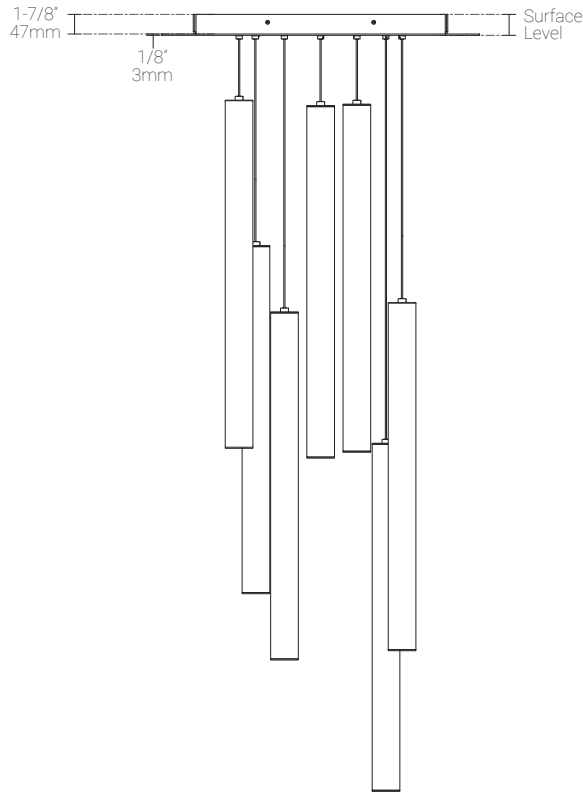

Luminaire Construction

LED Light Source	W22S = CCT: 2200K, CRI (Ra): 80+, Colour Consistency: 3SDCM W27H = CCT: 2700K, CRI (Ra): 90+, Colour Consistency: 3SDCM W30H = CCT: 3000K, CRI (Ra): 90+, Colour Consistency: 3SDCM W35H = CCT: 3500K, CRI (Ra): 90+, Colour Consistency: 3SDCM
Standard Compliance	✓WELL standard – Feature 58: Color Quality
Weight	N/A
Material	Fixture: PMMA Hardware: Machined marine-grade aluminum
Supplied with	Standard installation housing: Comes with a canopy, mounting bracket, socket head screws (10), safety cables. Not included: mounting fasteners Cord: 72" (1829mm) cord is included. Consult factory for custom cord length.
Warranty & LED Life	5 years limited warranty Estimated useful life of LED is 50,000 hours.

LED Fixture Dimensions

Fixture: Individual L191

Fixture: L631

3D View

L191 | 2', 9W, 3000K, 80+ CRI

Polar Candela Distribution

Illuminance at a Distance

Distance	Center Beam fc	Beam Width				
		Vertical	Horizontal	Vertical	Horizontal	
1.0ft	0.30m	2.25fc	0.1ft	0.03m	0.1ft	0.03m
2.0ft	0.61m	0.56fc	0.2ft	0.09m	0.2ft	0.09m
3.0ft	0.91m	0.25fc	0.3ft	0.18m	0.3ft	0.18m
4.0ft	1.22m	0.14fc	0.4ft	0.27m	0.4ft	0.27m
5.0ft	1.52m	0.09fc	0.5ft	0.37m	0.5ft	0.37m
6.0ft	1.83m	0.06fc	0.6ft	0.46m	0.6ft	0.46m

Delivered Lumen: 264.2 lm
 ■ Vertical Beam Spread: 6°
 ■ Horizontal Beam Spread: 6°

L191 | 4', 17W, 3000K, 80+ CRI

Polar Candela Distribution

Illuminance at a Distance

Distance	Center Beam fc	Beam Width				
		Vertical	Horizontal	Vertical	Horizontal	
1.0ft	0.30m	4.24fc	0.1ft	0.03m	0.1ft	0.03m
2.0ft	0.61m	1.06fc	0.2ft	0.09m	0.2ft	0.09m
3.0ft	0.91m	0.47fc	0.3ft	0.18m	0.3ft	0.18m
4.0ft	1.22m	0.27fc	0.4ft	0.27m	0.4ft	0.27m
5.0ft	1.52m	0.17fc	0.5ft	0.37m	0.5ft	0.37m
6.0ft	1.83m	0.12fc	0.6ft	0.46m	0.6ft	0.46m