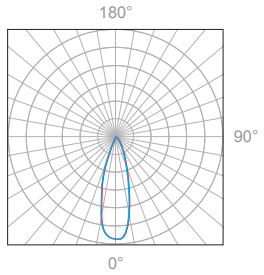

Polar Candela Distribution

Beam Width: 12°

Illuminance at a Distance

Distance		Center Beam fc	Beam Width			
3.0ft	0.91m	180.3fc	1.0ft	0.30m	1.0ft	0.30m
6.0ft	1.83m	30.9fc	2.1ft	0.64m	2.1ft	0.64m
9.0ft	2.74m	19.2fc	3.1ft	0.94m	3.1ft	0.94m
12.0ft	3.66m	10.7fc	4.1ft	1.25m	4.1ft	1.25m
15.0ft	4.57m	7.3fc	5.2ft	1.58m	5.2ft	1.58m
18.0ft	5.49m	5fc	6.2ft	1.89m	6.2ft	1.89m

Delivered Lumen: 261 lm  
 ■ Vertical Beam Spread: 19.5°  
 ■ Horizontal Beam Spread: 19.5°

Polar Candela Distribution

Beam Width: 30°

Illuminance at a Distance

Distance		Center Beam fc	Beam Width			
3.0ft	0.91m	114.2fc	1.4ft	0.43m	1.4ft	0.43m
6.0ft	1.83m	28.8fc	2.9ft	0.88m	2.9ft	0.88m
9.0ft	2.74m	12.8fc	4.3ft	1.31m	4.3ft	1.31m
12.0ft	3.66m	7.5fc	5.7ft	1.74m	5.7ft	1.74m
15.0ft	4.57m	4.8fc	7.2ft	2.19m	7.2ft	2.19m
18.0ft	5.49m	3.4fc	8.6ft	2.62m	8.6ft	2.62m

Delivered Lumen: 251 lm  
 ■ Vertical Beam Spread: 26.9°  
 ■ Horizontal Beam Spread: 26.9°

Polar Candela Distribution

Beam Width: 48°

Illuminance at a Distance

Distance		Center Beam fc	Beam Width			
3.0ft	0.91m	45.9fc	2.6ft	0.79m	2.6ft	0.79m
6.0ft	1.83m	11.7fc	5.3ft	1.62m	5.3ft	1.62m
9.0ft	2.74m	5.2fc	7.9ft	2.41m	7.9ft	2.41m
12.0ft	3.66m	3fc	10.6ft	3.23m	10.6ft	3.23m
15.0ft	4.57m	2fc	13.2ft	4.02m	13.2ft	4.02m
18.0ft	5.49m	1.6fc	15.9ft	4.85m	15.9ft	4.85m