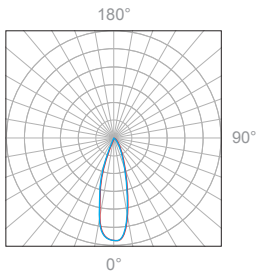

Polar Candela Distribution

Beam Width: 12°

Illuminance at a Distance

Distance		Center Beam fc	Beam Width			
3.0ft	0.91m	180.3fc	1.0ft	0.30m	1.0ft	0.30m
6.0ft	1.83m	30.9fc	2.1ft	0.64m	2.1ft	0.64m
9.0ft	2.74m	19.2fc	3.1ft	0.94m	3.1ft	0.94m
12.0ft	3.66m	10.7fc	4.1ft	1.25m	4.1ft	1.25m
15.0ft	4.57m	7.3fc	5.2ft	1.58m	5.2ft	1.58m
18.0ft	5.49m	5fc	6.2ft	1.89m	6.2ft	1.89m

Delivered Lumen: 261 lm  
 ■ Vertical Beam Spread: 19.5°  
 ■ Horizontal Beam Spread: 19.5°

Polar Candela Distribution

Beam Width: 30°

Illuminance at a Distance

Distance		Center Beam fc	Beam Width			
3.0ft	0.91m	114.2fc	1.4ft	0.43m	1.4ft	0.43m
6.0ft	1.83m	28.8fc	2.9ft	0.88m	2.9ft	0.88m
9.0ft	2.74m	12.8fc	4.3ft	1.31m	4.3ft	1.31m
12.0ft	3.66m	7.5fc	5.7ft	1.74m	5.7ft	1.74m
15.0ft	4.57m	4.8fc	7.2ft	2.19m	7.2ft	2.19m
18.0ft	5.49m	3.4fc	8.6ft	2.62m	8.6ft	2.62m

Delivered Lumen: 251 lm  
 ■ Vertical Beam Spread: 26.9°  
 ■ Horizontal Beam Spread: 26.9°

Polar Candela Distribution

Beam Width: 48°

Illuminance at a Distance

Distance		Center Beam fc	Beam Width			
3.0ft	0.91m	45.9fc	2.6ft	0.79m	2.6ft	0.79m
6.0ft	1.83m	11.7fc	5.3ft	1.62m	5.3ft	1.62m
9.0ft	2.74m	5.2fc	7.9ft	2.41m	7.9ft	2.41m
12.0ft	3.66m	3fc	10.6ft	3.23m	10.6ft	3.23m
15.0ft	4.57m	2fc	13.2ft	4.02m	13.2ft	4.02m
18.0ft	5.49m	1.6fc	15.9ft	4.85m	15.9ft	4.85m

Delivered Lumen: 224 lm  
 ■ Vertical Beam Spread: 47.6°  
 ■ Horizontal Beam Spread: 47.6°

Polar Candela Distribution

Beam Width: 12°

Illuminance at a Distance

Distance		Center Beam fc	Beam Width			
3.0ft	0.91m	328.6fc	1.0ft	0.30m	1.0ft	0.30m
6.0ft	1.83m	79fc	2.1ft	0.64m	2.1ft	0.64m
9.0ft	2.74m	35.2fc	3.1ft	0.94m	3.1ft	0.94m
12.0ft	3.66m	19.2fc	4.1ft	1.25m	4.1ft	1.25m
15.0ft	4.57m	12.8fc	5.2ft	1.58m	5.2ft	1.58m
18.0ft	5.49m	9.1fc	6.2ft	1.89m	6.2ft	1.89m