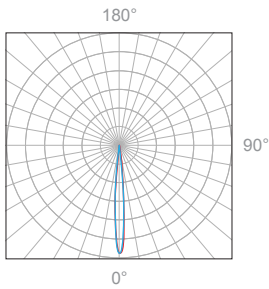

LED Fixture Dimensions

Fixture (shown with adaptor)

Front View (shown with adaptor)

3D View

Beam

Appendix

Aluminum Finishes

BA black anodized

Polar Candela Distribution

Beam Width: 12°

Illuminance at a Distance

Distance		Center Beam fc	Beam Width			
3.0ft	0.91m	180.3fc	1.0ft	0.30m	1.0ft	0.30m
6.0ft	1.83m	30.9fc	2.1ft	0.64m	2.1ft	0.64m
9.0ft	2.74m	19.2fc	3.1ft	0.94m	3.1ft	0.94m
12.0ft	3.66m	10.7fc	4.1ft	1.25m	4.1ft	1.25m
15.0ft	4.57m	7.3fc	5.2ft	1.58m	5.2ft	1.58m
18.0ft	5.49m	5fc	6.2ft	1.89m	6.2ft	1.89m

Delivered Lumen: 261 lm  
 ■ Vertical Beam Spread: 19.5°  
 ■ Horizontal Beam Spread: 19.5°

Polar Candela Distribution

Beam Width: 30°

Illuminance at a Distance

Distance		Center Beam fc	Beam Width			
3.0ft	0.91m	114.2fc	1.4ft	0.43m	1.4ft	0.43m
6.0ft	1.83m	28.8fc	2.9ft	0.88m	2.9ft	0.88m
9.0ft	2.74m	12.8fc	4.3ft	1.31m	4.3ft	1.31m
12.0ft	3.66m	7.5fc	5.7ft	1.74m	5.7ft	1.74m
15.0ft	4.57m	4.8fc	7.2ft	2.19m	7.2ft	2.19m
18.0ft	5.49m	3.4fc	8.6ft	2.62m	8.6ft	2.62m

Delivered Lumen: 251 lm  
 ■ Vertical Beam Spread: 26.9°  
 ■ Horizontal Beam Spread: 26.9°

Polar Candela Distribution

Beam Width: 48°

Illuminance at a Distance

Distance		Center Beam fc	Beam Width			
3.0ft	0.91m	45.9fc	2.6ft	0.79m	2.6ft	0.79m
6.0ft	1.83m	11.7fc	5.3ft	1.62m	5.3ft	1.62m
9.0ft	2.74m	5.2fc	7.9ft	2.41m	7.9ft	2.41m
12.0ft	3.66m	3fc	10.6ft	3.23m	10.6ft	3.23m
15.0ft	4.57m	2fc	13.2ft	4.02m	13.2ft	4.02m
18.0ft	5.49m	1.6fc	15.9ft	4.85m	15.9ft	4.85m