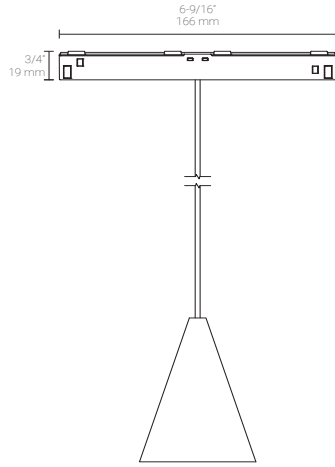

#### Specification

1. See pg.3-5 - for different canopy options and its dimensions.
2. See pg.2 - for light quality and colour consistency details.
3. 72" (1830mm) cord or 6" (152mm) stem is included. Consult factory for custom cord/stem length.
4. Refer to Appendix or MP Lighting website for complete look of luminaire with different finish options. Please consult factory for custom finish for shrouds.

### Ordered Separately

System Components	<b>Power supplies:</b> remote driver Please consult factory or visit <a href="#">Recommended Drivers</a> for available driver options.
-------------------	---

Mounting Options & Dimensions

LED Fixture Dimensions

Fixture (shown with adaptor)

Front View (shown with adaptor)

3D View

Beam

Appendix

Aluminum Finishes

BA black anodized

Polar Candela Distribution

Beam Width: 12°

Illuminance at a Distance

Distance		Center Beam fc	Beam Width			
3.0ft	0.91m	180.3fc	1.0ft	0.30m	1.0ft	0.30m
6.0ft	1.83m	30.9fc	2.1ft	0.64m	2.1ft	0.64m
9.0ft	2.74m	19.2fc	3.1ft	0.94m	3.1ft	0.94m
12.0ft	3.66m	10.7fc	4.1ft	1.25m	4.1ft	1.25m
15.0ft	4.57m	7.3fc	5.2ft	1.58m	5.2ft	1.58m
18.0ft	5.49m	5fc	6.2ft	1.89m	6.2ft	1.89m