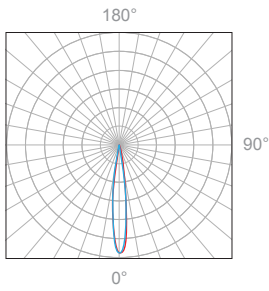

Polar Candela Distribution

Beam Width: 12°

Illuminance at a Distance

Distance		Center Beam fc	Beam Width			
3.0ft	0.91m	180.3fc	1.0ft	0.30m	1.0ft	0.30m
6.0ft	1.83m	30.9fc	2.1ft	0.64m	2.1ft	0.64m
9.0ft	2.74m	19.2fc	3.1ft	0.94m	3.1ft	0.94m
12.0ft	3.66m	10.7fc	4.1ft	1.25m	4.1ft	1.25m
15.0ft	4.57m	7.3fc	5.2ft	1.58m	5.2ft	1.58m
18.0ft	5.49m	5fc	6.2ft	1.89m	6.2ft	1.89m

Delivered Lumen: 261 lm  
 ■ Vertical Beam Spread: 19.5°  
 ■ Horizontal Beam Spread: 19.5°

Polar Candela Distribution

Beam Width: 30°

Illuminance at a Distance

Distance		Center Beam fc	Beam Width			
3.0ft	0.91m	114.2fc	1.4ft	0.43m	1.4ft	0.43m
6.0ft	1.83m	28.8fc	2.9ft	0.88m	2.9ft	0.88m
9.0ft	2.74m	12.8fc	4.3ft	1.31m	4.3ft	1.31m
12.0ft	3.66m	7.5fc	5.7ft	1.74m	5.7ft	1.74m
15.0ft	4.57m	4.8fc	7.2ft	2.19m	7.2ft	2.19m
18.0ft	5.49m	3.4fc	8.6ft	2.62m	8.6ft	2.62m

Delivered Lumen: 251 lm  
 ■ Vertical Beam Spread: 26.9°  
 ■ Horizontal Beam Spread: 26.9°

Polar Candela Distribution

Beam Width: 48°

Illuminance at a Distance

Distance		Center Beam fc	Beam Width			
3.0ft	0.91m	45.9fc	2.6ft	0.79m	2.6ft	0.79m
6.0ft	1.83m	11.7fc	5.3ft	1.62m	5.3ft	1.62m
9.0ft	2.74m	5.2fc	7.9ft	2.41m	7.9ft	2.41m
12.0ft	3.66m	3fc	10.6ft	3.23m	10.6ft	3.23m
15.0ft	4.57m	2fc	13.2ft	4.02m	13.2ft	4.02m
18.0ft	5.49m	1.6fc	15.9ft	4.85m	15.9ft	4.85m

Delivered Lumen: 224 lm  
 ■ Vertical Beam Spread: 47.6°  
 ■ Horizontal Beam Spread: 47.6°

Polar Candela Distribution

Beam Width: 12°

Illuminance at a Distance

Distance		Center Beam fc	Beam Width			
3.0ft	0.91m	328.6fc	1.0ft	0.30m	1.0ft	0.30m
6.0ft	1.83m	79fc	2.1ft	0.64m	2.1ft	0.64m
9.0ft	2.74m	35.2fc	3.1ft	0.94m	3.1ft	0.94m
12.0ft	3.66m	19.2fc	4.1ft	1.25m	4.1ft	1.25m
15.0ft	4.57m	12.8fc	5.2ft	1.58m	5.2ft	1.58m
18.0ft	5.49m	9.1fc	6.2ft	1.89m	6.2ft	1.89m