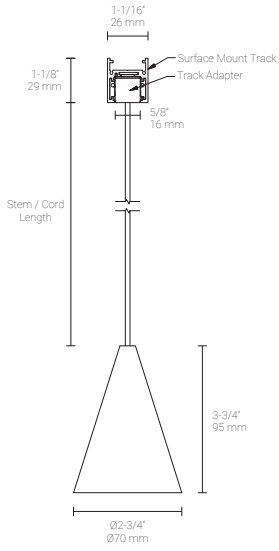

#### Specification

1. See pg.3-5 - for different canopy options and its dimensions.
2. See pg.2 - for light quality and colour consistency details.
3. 72" (1830mm) cord or 6" (152mm) stem is included. Consult factory for custom cord/stem length.
4. Refer to Appendix or MP Lighting website for complete look of luminaire with different finish options. Please consult factory for custom finish for shrouds.

LED Fixture Dimensions

Fixture (shown with adaptor)

Front View (shown with adaptor)

3D View

Beam

Appendix

Aluminum Finishes

BA black anodized

Polar Candela Distribution

Beam Width: 12°

Illuminance at a Distance

Distance		Center Beam fc	Beam Width			
3.0ft	0.91m	180.3fc	1.0ft	0.30m	1.0ft	0.30m
6.0ft	1.83m	30.9fc	2.1ft	0.64m	2.1ft	0.64m
9.0ft	2.74m	19.2fc	3.1ft	0.94m	3.1ft	0.94m
12.0ft	3.66m	10.7fc	4.1ft	1.25m	4.1ft	1.25m
15.0ft	4.57m	7.3fc	5.2ft	1.58m	5.2ft	1.58m
18.0ft	5.49m	5fc	6.2ft	1.89m	6.2ft	1.89m

Delivered Lumen: 261 lm  
 ■ Vertical Beam Spread: 19.5°  
 ■ Horizontal Beam Spread: 19.5°

Polar Candela Distribution

Beam Width: 30°

Illuminance at a Distance

Distance		Center Beam fc	Beam Width			
3.0ft	0.91m	114.2fc	1.4ft	0.43m	1.4ft	0.43m
6.0ft	1.83m	28.8fc	2.9ft	0.88m	2.9ft	0.88m
9.0ft	2.74m	12.8fc	4.3ft	1.31m	4.3ft	1.31m
12.0ft	3.66m	7.5fc	5.7ft	1.74m	5.7ft	1.74m
15.0ft	4.57m	4.8fc	7.2ft	2.19m	7.2ft	2.19m
18.0ft	5.49m	3.4fc	8.6ft	2.62m	8.6ft	2.62m