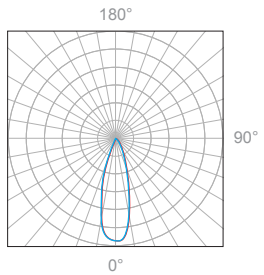

Delivered Lumen: 261 lm  
 ■ Vertical Beam Spread: 19.5°  
 ■ Horizontal Beam Spread: 19.5°

Polar Candela Distribution

Beam Width: 30°

Illuminance at a Distance

Distance		Center Beam fc	Beam Width			
3.0ft	0.91m	114.2fc	1.4ft	0.43m	1.4ft	0.43m
6.0ft	1.83m	28.8fc	2.9ft	0.88m	2.9ft	0.88m
9.0ft	2.74m	12.8fc	4.3ft	1.31m	4.3ft	1.31m
12.0ft	3.66m	7.5fc	5.7ft	1.74m	5.7ft	1.74m
15.0ft	4.57m	4.8fc	7.2ft	2.19m	7.2ft	2.19m
18.0ft	5.49m	3.4fc	8.6ft	2.62m	8.6ft	2.62m

Delivered Lumen: 251 lm  
 ■ Vertical Beam Spread: 26.9°  
 ■ Horizontal Beam Spread: 26.9°

Polar Candela Distribution

Beam Width: 48°

Illuminance at a Distance

Distance		Center Beam fc	Beam Width			
3.0ft	0.91m	45.9fc	2.6ft	0.79m	2.6ft	0.79m
6.0ft	1.83m	11.7fc	5.3ft	1.62m	5.3ft	1.62m
9.0ft	2.74m	5.2fc	7.9ft	2.41m	7.9ft	2.41m
12.0ft	3.66m	3fc	10.6ft	3.23m	10.6ft	3.23m
15.0ft	4.57m	2fc	13.2ft	4.02m	13.2ft	4.02m
18.0ft	5.49m	1.6fc	15.9ft	4.85m	15.9ft	4.85m

Delivered Lumen: 224 lm  
 ■ Vertical Beam Spread: 47.6°  
 ■ Horizontal Beam Spread: 47.6°

Polar Candela Distribution

Beam Width: 12°

Illuminance at a Distance

Distance		Center Beam fc	Beam Width			
3.0ft	0.91m	328.6fc	1.0ft	0.30m	1.0ft	0.30m
6.0ft	1.83m	79fc	2.1ft	0.64m	2.1ft	0.64m
9.0ft	2.74m	35.2fc	3.1ft	0.94m	3.1ft	0.94m
12.0ft	3.66m	19.2fc	4.1ft	1.25m	4.1ft	1.25m
15.0ft	4.57m	12.8fc	5.2ft	1.58m	5.2ft	1.58m
18.0ft	5.49m	9.1fc	6.2ft	1.89m	6.2ft	1.89m

Delivered Lumen: 433 lm  
 ■ Vertical Beam Spread: 19.5°  
 ■ Horizontal Beam Spread: 19.5°

Polar Candela Distribution

Beam Width: 30°

Illuminance at a Distance

Distance		Center Beam fc	Beam Width			
3.0ft	0.91m	202.7fc	1.4ft	0.43m	1.4ft	0.43m
6.0ft	1.83m	50.1fc	2.9ft	0.88m	2.9ft	0.88m
9.0ft	2.74m	21.3fc	4.3ft	1.31m	4.3ft	1.31m
12.0ft	3.66m	11.7fc	5.7ft	1.74m	5.7ft	1.74m
15.0ft	4.57m	8.2fc	7.2ft	2.19m	7.2ft	2.19m
18.0ft	5.49m	6.3fc	8.6ft	2.62m	8.6ft	2.62m