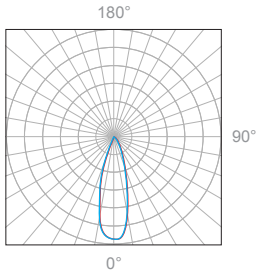

Delivered Lumen: 251 lm  
 ■ Vertical Beam Spread: 26.9°  
 ■ Horizontal Beam Spread: 26.9°

Polar Candela Distribution

Beam Width: 48°

Illuminance at a Distance

Distance		Center Beam fc	Beam Width			
3.0ft	0.91m	45.9fc	2.6ft	0.79m	2.6ft	0.79m
6.0ft	1.83m	11.7fc	5.3ft	1.62m	5.3ft	1.62m
9.0ft	2.74m	5.2fc	7.9ft	2.41m	7.9ft	2.41m
12.0ft	3.66m	3fc	10.6ft	3.23m	10.6ft	3.23m
15.0ft	4.57m	2fc	13.2ft	4.02m	13.2ft	4.02m
18.0ft	5.49m	1.6fc	15.9ft	4.85m	15.9ft	4.85m

Delivered Lumen: 224 lm  
 ■ Vertical Beam Spread: 47.6°  
 ■ Horizontal Beam Spread: 47.6°

Polar Candela Distribution

Beam Width: 12°

Illuminance at a Distance

Distance		Center Beam fc	Beam Width			
3.0ft	0.91m	328.6fc	1.0ft	0.30m	1.0ft	0.30m
6.0ft	1.83m	79fc	2.1ft	0.64m	2.1ft	0.64m
9.0ft	2.74m	35.2fc	3.1ft	0.94m	3.1ft	0.94m
12.0ft	3.66m	19.2fc	4.1ft	1.25m	4.1ft	1.25m
15.0ft	4.57m	12.8fc	5.2ft	1.58m	5.2ft	1.58m
18.0ft	5.49m	9.1fc	6.2ft	1.89m	6.2ft	1.89m

Delivered Lumen: 433 lm  
 ■ Vertical Beam Spread: 19.5°  
 ■ Horizontal Beam Spread: 19.5°

Polar Candela Distribution

Beam Width: 30°

Illuminance at a Distance

Distance		Center Beam fc	Beam Width			
3.0ft	0.91m	202.7fc	1.4ft	0.43m	1.4ft	0.43m
6.0ft	1.83m	50.1fc	2.9ft	0.88m	2.9ft	0.88m
9.0ft	2.74m	21.3fc	4.3ft	1.31m	4.3ft	1.31m
12.0ft	3.66m	11.7fc	5.7ft	1.74m	5.7ft	1.74m
15.0ft	4.57m	8.2fc	7.2ft	2.19m	7.2ft	2.19m
18.0ft	5.49m	6.3fc	8.6ft	2.62m	8.6ft	2.62m

Delivered Lumen: 418 lm  
 ■ Vertical Beam Spread: 26.9°  
 ■ Horizontal Beam Spread: 26.9°

Polar Candela Distribution

Beam Width: 48°

Illuminance at a Distance

Distance		Center Beam fc	Beam Width			
3.0ft	0.91m	75.7fc	2.6ft	0.79m	2.6ft	0.79m
6.0ft	1.83m	19.2fc	5.3ft	1.62m	5.3ft	1.62m
9.0ft	2.74m	8.5fc	7.9ft	2.41m	7.9ft	2.41m
12.0ft	3.66m	4.9fc	10.6ft	3.23m	10.6ft	3.23m
15.0ft	4.57m	3.3fc	13.2ft	4.02m	13.2ft	4.02m
18.0ft	5.49m	2.3fc	15.9ft	4.85m	15.9ft	4.85m