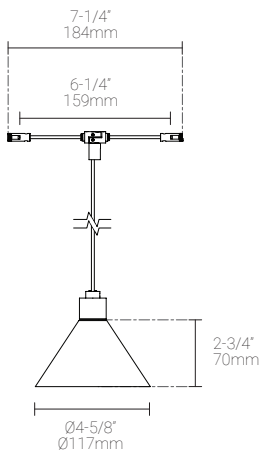

### Specifications

Luminaire | Example Code: P02-CS-FR-2-C72-MC

Product	Mounting	Shade	Size	Cord <sup>1</sup>	Hardware Finish
<b>P02</b>	<b>CS</b>		<b>2</b>		
	CS cable system	<b>SM</b> solid metal <b>FR</b> frosted glass	<b>2</b> 2-3/4" (70mm) tall	<b>Cord:</b> <b>C72</b> 72" (1830mm) <b>CX</b> custom length	<b>MC</b> matte chrome <b>BN</b> brushed nickel

### Luminaire Construction

LED Light Source	12V lamp (not included) <b>Recommended:</b> MR16 or BI-PIN
Weight	N/A
Material	<b>Fixture:</b> Opalescent cased glass <b>Hardware:</b> machined marine-grade aluminum
Supplied with	<b>Cord:</b> 72" (1830mm) cord. Consult factory for custom cord length.
Warranty & LED Life	5 years limited warranty Estimated useful life of LED is 50,000 hours.

### Mounting Options & Dimensions

#### LED Fixture Dimensions

Fixture

3D View

Beam