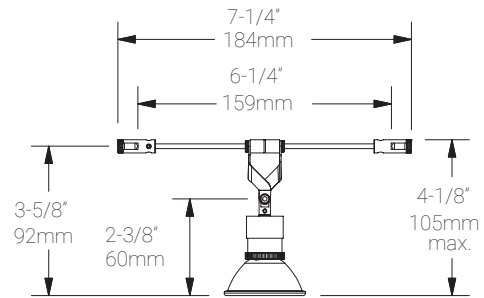

Ordered Separately

System Components	Lamp.
-------------------	-------

Mounting Options & Dimensions

LED Fixture Dimensions

Fixture

Bottom View (with lamp supplied by others)

3D View

Beam (with lamp supplied by others)

CS

Cable System

Fixture with Cable System

Dimensions

Appendix

Aluminum Finishes

MC matte chrome