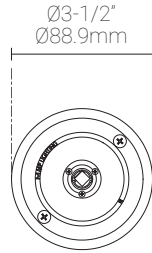

Luminaire Construction

LED Light Source	Lamp supplied by others. Recommended: MR16, 50 W max or LED MR16 (SORAA lamp) 10W max.
Weight	N/A
Material	Fixture: Machined aluminum with electroplated finish.
Supplied with	Standard installation housing: Comes with an adapter plate, two #8-32 screws, and wire nuts.
Warranty & LED Life	5 years limited warranty. Estimated useful life of LED is 50,000 hours.

Ordered Separately

System Components	Lamp.
-------------------	-------

Mounting Options & Dimensions

LED Fixture Dimensions

Fixture

Bottom View (with lamp supplied by others)

3D View

Beam (with lamp supplied by others)

CS

Cable System

Fixture with Cable System

Dimensions

Appendix

Aluminum Finishes

MC matte chrome