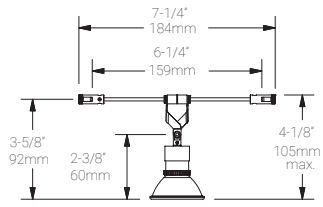

Ordered Separately

System Components	Lamp.
-------------------	-------

Mounting Options & Dimensions

LED Fixture Dimensions

Fixture

Bottom View (with lamp supplied by others)

3D View

Beam (with lamp supplied by others)