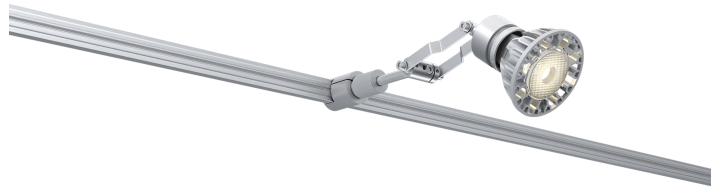

Project : _____

Note : _____

Type : _____

Specifications

Luminaire | Example Code: X06-SF-1-MC

Product	Mounting	Stem Length	Finish ¹
X06	SF		
	SF single rail flushed to wall	1 = 1" (25mm) X custom ²	Aluminum Finishes: MC matte chrome

System Components (Ordered Separately)

Remote Driver : _____

* Consult MP Lighting Website or Factory.

Important Notes

Specification

1. Refer to Appendix or MP Lighting website for complete look of luminaire with different finish options.
2. Available in 1" (25mm) increments, maximum length 96" (2438mm).

X06SF

INTERIOR

Spotlight | For ceilings, walls & counters

- Dry location

Application

Environment	Dry Location approved. IP 20.
Mounting	SF: Rotatable and easy to position. Designed for use on MP single rail flush wall (SF) rail system (sold separately).

Luminaire Construction

LED Light Source	Lamp supplied by others. Recommended: MR16, 50 W max or LED MR16 (SORAA lamp) 10W max.
Weight	N/A
Material	Fixture: Machined aluminum with electroplated finish.
Supplied with	Standard installation housing: Comes with an adapter plate, two #8-32 screws, and wire nuts.
Warranty & LED Life	5 years limited warranty. Estimated useful life of LED is 50,000 hours.