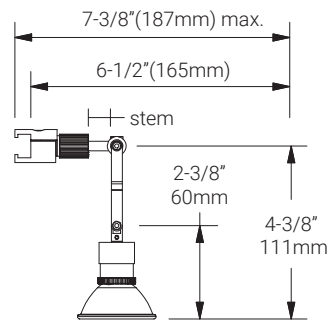

Ordered Separately

System Components	Lamp.
-------------------	-------

Mounting Options & Dimensions

LED Fixture Dimensions

Fixture

3D View

Beam (with lamp supplied by others)

SF

Single Rail Flush to Wall

Fixture with Single Rail Flush

Dimensions

Appendix

Aluminum Finishes

MC matte chrome