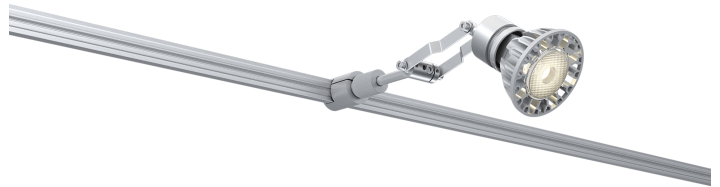

X06SF

INTERIOR

Spotlight | For ceilings, walls & counters

- Dry location

Ordering Information

Clear Form

Date : _____

Quantity : _____

Project : _____

Note : _____

Type : _____

Specifications

Luminaire | Example Code: X06-SF-1-MC

Product	Mounting	Stem Length	Finish ¹
X06	SF		
	SF single rail flushed to wall	1 = 1" (25mm) X custom ²	Aluminum Finishes: MC matte chrome

System Components (Ordered Separately)

Remote Driver : _____

* Consult MP Lighting Website or Factory.

Important Notes

Specification

1. Refer to Appendix or MP Lighting website for complete look of luminaire with different finish options.
2. Available in 1" (25mm) increments, maximum length 96" (2438mm).

X06SF

INTERIOR

Spotlight | For ceilings, walls & counters

- Dry location

Application

Environment	Dry Location approved. IP 20.
Mounting	SF: Rotatable and easy to position. Designed for use on MP single rail flush wall (SF) rail system (sold separately).