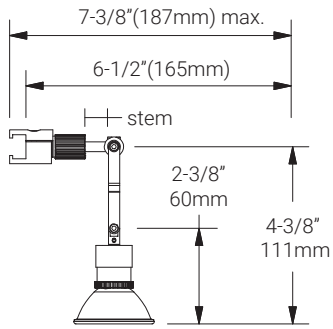

Luminaire Construction

LED Light Source	Lamp supplied by others. Recommended: MR16, 50 W max or LED MR16 (SORAA lamp) 10W max.
Weight	N/A
Material	Fixture: Machined aluminum with electroplated finish.
Supplied with	Standard installation housing: Comes with an adapter plate, two #8-32 screws, and wire nuts.
Warranty & LED Life	5 years limited warranty. Estimated useful life of LED is 50,000 hours.

Ordered Separately

System Components	Lamp.
-------------------	-------

Mounting Options & Dimensions

LED Fixture Dimensions

Fixture

3D View

Beam (with lamp supplied by others)

SF

Single Rail Flush to Wall

Fixture with Single Rail Flush

Dimensions

Appendix

Aluminum Finishes

MC matte chrome