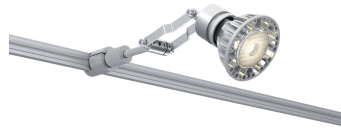

Project : _____

Note : _____

Type : _____

Specifications

Luminaire | Example Code: X06-SF-1-MC

Product	Mounting	Stem Length	Finish ¹
X06	SF		
	SF single rail flushed to wall	1 = 1" (25mm) X custom ²	Aluminum Finishes: MC matte chrome

Luminaire Construction

LED Light Source	Lamp supplied by others. Recommended: MR16, 50 W max or LED MR16 (SORAA lamp) 10W max.
Weight	N/A
Material	Fixture: Machined aluminum with electroplated finish.
Supplied with	Standard installation housing: Comes with an adapter plate, two #8-32 screws, and wire nuts.
Warranty & LED Life	5 years limited warranty. Estimated useful life of LED is 50,000 hours.

Ordered Separately

System Components	Lamp.
-------------------	-------

Mounting Options & Dimensions

LED Fixture Dimensions

Fixture

3D View

Beam (with lamp supplied by others)

SF

Single Rail Flush to Wall

Fixture with Single Rail Flush

Dimensions

Appendix

Aluminum Finishes

MC matte chrome