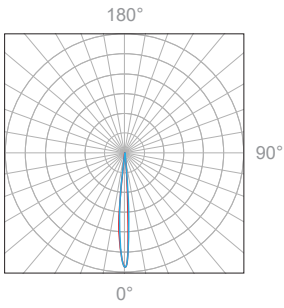

LED Fixture Dimensions (shown with mounting bracket)

Fixture

Top View

Angle

3D View

6W/ft, 3000K, 90+ CRI

Polar Candela Distribution

Beam Width: 12°

Illuminance at a Distance

Distance		Center Beam fc	Beam Width			
3.0ft	0.91m	399fc	0.3ft	0.09m	0.3ft	0.09m
6.0ft	1.83m	169fc	0.7ft	0.21m	0.7ft	0.21m
9.0ft	2.74m	117fc	1.0ft	0.30m	1.0ft	0.30m
12.0ft	3.65m	81fc	1.3ft	0.40m	1.3ft	0.40m
15.0ft	4.57m	58fc	1.6ft	0.49m	1.6ft	0.49m
18.0ft	5.48m	39fc	2.0ft	0.61m	2.0ft	0.61m

Delivered Lumen: 616lm
 ■ Vertical Beam Spread: 12.6°
 ■ Horizontal Beam Spread: 12.5°

Polar Candela Distribution

Beam Width: 30°

Illuminance at a Distance

Distance		Center Beam fc	Beam Width			
3.0ft	0.91m	230fc	0.8ft	0.24m	0.8ft	0.24m
6.0ft	1.83m	92fc	1.6ft	0.49m	1.6ft	0.49m
9.0ft	2.74m	48fc	2.5ft	0.76m	2.5ft	0.76m
12.0ft	3.65m	29fc	3.3ft	1.01m	3.3ft	1.01m
15.0ft	4.57m	19fc	4.2ft	1.28m	4.2ft	1.28m
18.0ft	5.48m	14fc	4.9ft	1.52m	4.9ft	1.52m