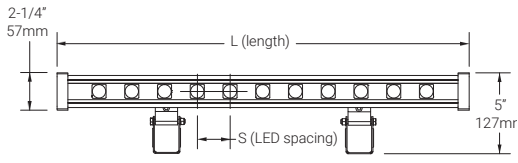

Type : _____

Specifications

Luminaire | Example Code: L171-W-6-4-W30H-N-6-MP

Product	Mounting ¹	Wattage	Fixture Length	CCT & CRI ²	Beam Angle	Lead Length ³	Finish
L171	W	6	4	W30H			MP
	W standard wall bracket	6 6W/ft	4 4ft approx. Exact: 3' 9-1/3" (1148mm)	W30H 3000K 90+	S spot 12° N narrow flood 30°	6 6' (1829 mm) X custom length	MP matte pewter

Important Notes

Specification

- Refer to pg.3 - Mounting Options & Dimensions for details.
- Refer to pg.2 - for Light Quality & Colour Consistency details.
- Minimum: 6" (152mm) Maximum: 18" (458mm), 6" (152mm) increments

LED Fixture Dimensions (shown with mounting bracket)

Fixture

Top View

Angle

3D View

6W/ft, 3000K, 90+ CRI

Polar Candela Distribution

Beam Width: 12°