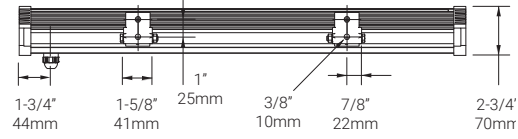

Type : _____

Specifications

Luminaire | Example Code: L171-W-6-4-W30H-N-6-MP

Product	Mounting ¹	Wattage	Fixture Length	CCT & CRI ²	Beam Angle	Lead Length ³	Finish
L171	W	6	4	W30H			MP
	W standard wall bracket	6 6W/ft	4 4ft approx. Exact: 3' 9-1/3" (1148mm)	W30H 3000K 90+	S spot 12° N narrow flood 30°	6 6' (1829 mm) X custom length	MP matte pewter

Important Notes

Specification

- Refer to pg.3 - Mounting Options & Dimensions for details.
- Refer to pg.2 - for Light Quality & Colour Consistency details.
- Minimum: 6" (152mm) Maximum: 18" (458mm), 6" (152mm) increments

LED Fixture Dimensions (shown with mounting bracket)

Fixture

Top View

Angle

3D View

6W/ft, 3000K, 90+ CRI

Polar Candela Distribution

Beam Width: 12°