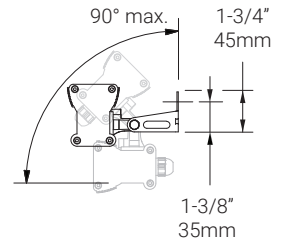

Type : _____

Specifications

Luminaire | Example Code: L171-W-6-4-W30H-N-6-MP

Product	Mounting ¹	Wattage	Fixture Length	CCT & CRI ²	Beam Angle	Lead Length ³	Finish
L171	W	6	4	W30H			MP
	W standard wall bracket	6 6W/ft	4 4ft approx. Exact: 3' 9-1/3" (1148mm)	W30H 3000K 90+	S spot 12° N narrow flood 30°	6 6' (1829 mm) X custom length	MP matte pewter

LED Fixture Dimensions (shown with mounting bracket)

Fixture

Top View

Angle

3D View

6W/ft, 3000K, 90+ CRI

Polar Candela Distribution

Beam Width: 12°

Illuminance at a Distance

Distance		Center Beam fc	Beam Width			
3.0ft	0.91m	399fc	0.3ft	0.09m	0.3ft	0.09m
6.0ft	1.83m	169fc	0.7ft	0.21m	0.7ft	0.21m
9.0ft	2.74m	117fc	1.0ft	0.30m	1.0ft	0.30m
12.0ft	3.65m	81fc	1.3ft	0.40m	1.3ft	0.40m
15.0ft	4.57m	58fc	1.6ft	0.49m	1.6ft	0.49m
18.0ft	5.48m	39fc	2.0ft	0.61m	2.0ft	0.61m

Delivered Lumen: 616lm
 ■ Vertical Beam Spread: 12.6°
 ■ Horizontal Beam Spread: 12.5°

Polar Candela Distribution

Beam Width: 30°

Illuminance at a Distance

Distance		Center Beam fc	Beam Width			
3.0ft	0.91m	230fc	0.8ft	0.24m	0.8ft	0.24m
6.0ft	1.83m	92fc	1.6ft	0.49m	1.6ft	0.49m
9.0ft	2.74m	48fc	2.5ft	0.76m	2.5ft	0.76m
12.0ft	3.65m	29fc	3.3ft	1.01m	3.3ft	1.01m
15.0ft	4.57m	19fc	4.2ft	1.28m	4.2ft	1.28m
18.0ft	5.48m	14fc	4.9ft	1.52m	4.9ft	1.52m