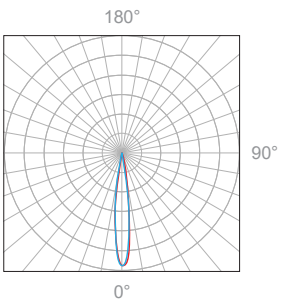

LED Fixture Dimensions (shown with mounting bracket)

Fixture

Top View

Angle

3D View

6W/ft, 3000K, 90+ CRI

Polar Candela Distribution

Beam Width: 12°

Illuminance at a Distance

Distance		Center Beam fc	Beam Width			
3.0ft	0.91m	399fc	0.3ft	0.09m	0.3ft	0.09m
6.0ft	1.83m	169fc	0.7ft	0.21m	0.7ft	0.21m
9.0ft	2.74m	117fc	1.0ft	0.30m	1.0ft	0.30m
12.0ft	3.65m	81fc	1.3ft	0.40m	1.3ft	0.40m
15.0ft	4.57m	58fc	1.6ft	0.49m	1.6ft	0.49m
18.0ft	5.48m	39fc	2.0ft	0.61m	2.0ft	0.61m

Delivered Lumen: 616lm
 ■ Vertical Beam Spread: 12.6°
 ■ Horizontal Beam Spread: 12.5°

Polar Candela Distribution

Beam Width: 30°

Illuminance at a Distance

Distance		Center Beam fc	Beam Width			
3.0ft	0.91m	230fc	0.8ft	0.24m	0.8ft	0.24m
6.0ft	1.83m	92fc	1.6ft	0.49m	1.6ft	0.49m
9.0ft	2.74m	48fc	2.5ft	0.76m	2.5ft	0.76m
12.0ft	3.65m	29fc	3.3ft	1.01m	3.3ft	1.01m
15.0ft	4.57m	19fc	4.2ft	1.28m	4.2ft	1.28m
18.0ft	5.48m	14fc	4.9ft	1.52m	4.9ft	1.52m