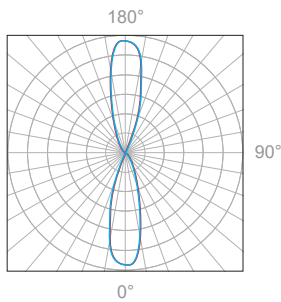

MK1-SGB1 shown with EBX-SGB1

MK1-SGB1 shown with EBX-SGB1 and Plywood Form

Polar Candela Distribution

Beam Width: 12°

Illuminance at a Distance

Distance		Center Beam fc	Beam Width			
3.0ft	0.91m	69.9fc	0.9ft	0.27m	0.9ft	0.27m
6.0ft	1.83m	17.5fc	1.7ft	0.51m	1.8ft	0.54m
9.0ft	2.74m	7.76fc	2.6ft	0.79m	2.6ft	0.79m
12.0ft	3.66m	4.37fc	3.5ft	1.06m	3.5ft	1.06m
15.0ft	4.57m	2.79fc	4.4ft	1.34m	4.4ft	1.34m
18.0ft	5.49m	1.94fc	5.2ft	1.58m	5.3ft	1.61m

Delivered Lumen: 176.2 lm
 ■ Vertical Beam Spread: 16.6°
 ■ Horizontal Beam Spread: 16.7°

Polar Candela Distribution

Beam Width: 30°

Illuminance at a Distance

Distance		Center Beam fc	Beam Width			
3.0ft	0.91m	27.0fc	1.5ft	0.45m	1.5ft	0.45m
6.0ft	1.83m	6.74fc	3.1ft	0.94m	3.0ft	0.91m
9.0ft	2.74m	3.00fc	4.6ft	1.40m	4.6ft	1.40m
12.0ft	3.66m	1.69fc	6.1ft	1.86m	6.1ft	1.86m
15.0ft	4.57m	1.08fc	7.7ft	2.34m	7.6ft	2.31m
18.0ft	5.49m	0.75fc	9.2ft	2.80m	9.1ft	2.77m

Delivered Lumen: 155.5 lm
 ■ Vertical Beam Spread: 28.7°
 ■ Horizontal Beam Spread: 28.4°

Polar Candela Distribution

Beam Width: 45°

Illuminance at a Distance

Distance		Center Beam fc	Beam Width			
3.0ft	0.91m	12.3fc	2.6ft	0.79m	2.6ft	0.79m
6.0ft	1.83m	3.08fc	5.2ft	1.58m	5.2ft	1.58m
9.0ft	2.74m	1.37fc	7.7ft	2.34m	7.7ft	2.34m
12.0ft	3.66m	0.77fc	10.3ft	3.13m	10.3ft	3.13m
15.0ft	4.57m	0.49fc	12.9ft	3.93m	12.9ft	3.93m
18.0ft	5.49m	0.34fc	15.5ft	4.72m	15.5ft	4.72m

Delivered Lumen: 151.1 lm
 ■ Vertical Beam Spread: 46.6°
 ■ Horizontal Beam Spread: 46.6°

Polar Candela Distribution

Beam Width: 120°

Illuminance at a Distance

Distance		Center Beam fc	Beam Width			
3.0ft	0.91m	4.11fc	4.6ft	1.40m	4.1ft	1.25m
6.0ft	1.83m	1.03fc	9.2ft	2.80m	8.2ft	2.50m
9.0ft	2.74m	0.46fc	13.7ft	4.18m	12.2ft	3.71m
12.0ft	3.66m	0.26fc	18.3ft	5.58m	16.3ft	4.96m
15.0ft	4.57m	0.16fc	22.9ft	6.98m	20.4ft	6.21m
18.0ft	5.49m	0.11fc	27.5ft	8.38m	24.5ft	7.46m