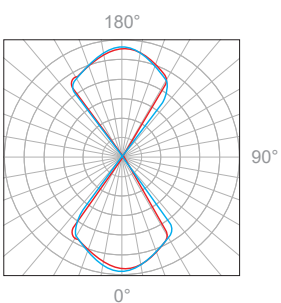

Delivered Lumen: 176.2 lm
 ■ Vertical Beam Spread: 16.6°
 ■ Horizontal Beam Spread: 16.7°

Polar Candela Distribution

Beam Width: 30°

Illuminance at a Distance

Distance		Center Beam fc	Beam Width			
3.0ft	0.91m	27.0fc	1.5ft	0.45m	1.5ft	0.45m
6.0ft	1.83m	6.74fc	3.1ft	0.94m	3.0ft	0.91m
9.0ft	2.74m	3.00fc	4.6ft	1.40m	4.6ft	1.40m
12.0ft	3.66m	1.69fc	6.1ft	1.86m	6.1ft	1.86m
15.0ft	4.57m	1.08fc	7.7ft	2.34m	7.6ft	2.31m
18.0ft	5.49m	0.75fc	9.2ft	2.80m	9.1ft	2.77m

Delivered Lumen: 155.5 lm
 ■ Vertical Beam Spread: 28.7°
 ■ Horizontal Beam Spread: 28.4°

Polar Candela Distribution

Beam Width: 45°

Illuminance at a Distance

Distance		Center Beam fc	Beam Width			
3.0ft	0.91m	12.3fc	2.6ft	0.79m	2.6ft	0.79m
6.0ft	1.83m	3.08fc	5.2ft	1.58m	5.2ft	1.58m
9.0ft	2.74m	1.37fc	7.7ft	2.34m	7.7ft	2.34m
12.0ft	3.66m	0.77fc	10.3ft	3.13m	10.3ft	3.13m
15.0ft	4.57m	0.49fc	12.9ft	3.93m	12.9ft	3.93m
18.0ft	5.49m	0.34fc	15.5ft	4.72m	15.5ft	4.72m

Delivered Lumen: 151.1 lm
 ■ Vertical Beam Spread: 46.6°
 ■ Horizontal Beam Spread: 46.6°

Polar Candela Distribution

Beam Width: 120°

Illuminance at a Distance

Distance		Center Beam fc	Beam Width			
3.0ft	0.91m	4.11fc	4.6ft	1.40m	4.1ft	1.25m
6.0ft	1.83m	1.03fc	9.2ft	2.80m	8.2ft	2.50m
9.0ft	2.74m	0.46fc	13.7ft	4.18m	12.2ft	3.71m
12.0ft	3.66m	0.26fc	18.3ft	5.58m	16.3ft	4.96m
15.0ft	4.57m	0.16fc	22.9ft	6.98m	20.4ft	6.21m
18.0ft	5.49m	0.11fc	27.5ft	8.38m	24.5ft	7.46m

Delivered Lumen: 88.7 lm
 ■ Vertical Beam Spread : 74.7°
 ■ Horizontal Beam Spread : 68.4°

Polar Candela Distribution

Beam Width: 12°

Illuminance at a Distance

Distance		Center Beam fc	Beam Width			
3.0ft	0.91m	125fc	0.9ft	0.27m	0.9ft	0.27m
6.0ft	1.83m	31.3fc	1.8ft	0.54m	1.8ft	0.54m
9.0ft	2.74m	13.9fc	2.7ft	0.82m	2.6ft	0.79m
12.0ft	3.66m	7.83fc	3.5ft	1.06m	3.5ft	1.06m
15.0ft	4.57m	5.01fc	4.4ft	1.34m	4.4ft	1.34m
18.0ft	5.49m	3.48fc	5.3ft	1.61m	5.3ft	1.61m