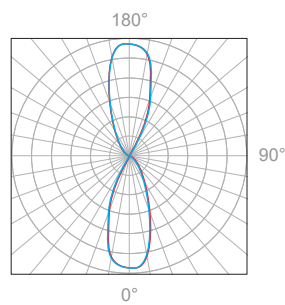

Delivered Lumen: 151.1 lm
 ■ Vertical Beam Spread: 46.6°
 ■ Horizontal Beam Spread: 46.6°

Polar Candela Distribution

Beam Width: 120°

Illuminance at a Distance

Distance		Center Beam fc	Beam Width			
3.0ft	0.91m	4.11fc	4.6ft	1.40m	4.1ft	1.25m
6.0ft	1.83m	1.03fc	9.2ft	2.80m	8.2ft	2.50m
9.0ft	2.74m	0.46fc	13.7ft	4.18m	12.2ft	3.71m
12.0ft	3.66m	0.26fc	18.3ft	5.58m	16.3ft	4.96m
15.0ft	4.57m	0.16fc	22.9ft	6.98m	20.4ft	6.21m
18.0ft	5.49m	0.11fc	27.5ft	8.38m	24.5ft	7.46m

Delivered Lumen: 88.7 lm
 ■ Vertical Beam Spread : 74.7°
 ■ Horizontal Beam Spread : 68.4°

Polar Candela Distribution

Beam Width: 12°

Illuminance at a Distance

Distance		Center Beam fc	Beam Width			
3.0ft	0.91m	125fc	0.9ft	0.27m	0.9ft	0.27m
6.0ft	1.83m	31.3fc	1.8ft	0.54m	1.8ft	0.54m
9.0ft	2.74m	13.9fc	2.7ft	0.82m	2.6ft	0.79m
12.0ft	3.66m	7.83fc	3.5ft	1.06m	3.5ft	1.06m
15.0ft	4.57m	5.01fc	4.4ft	1.34m	4.4ft	1.34m
18.0ft	5.49m	3.48fc	5.3ft	1.61m	5.3ft	1.61m

Delivered Lumen: 312.9 lm
 ■ Vertical Beam Spread: 16.8°
 ■ Horizontal Beam Spread: 16.7°

Polar Candela Distribution

Beam Width: 30°

Illuminance at a Distance

Distance		Center Beam fc	Beam Width			
3.0ft	0.91m	48.2fc	1.5ft	0.45m	1.5ft	0.45m
6.0ft	1.83m	12.1fc	3.1ft	0.94m	3.0ft	0.91m
9.0ft	2.74m	5.36fc	4.6ft	1.40m	4.5ft	1.37m
12.0ft	3.66m	3.01fc	6.1ft	1.86m	6.1ft	1.86m
15.0ft	4.57m	1.93fc	7.6ft	2.31m	7.6ft	2.31m
18.0ft	5.49m	1.34fc	9.2ft	2.80m	9.1ft	2.77m

Delivered Lumen: 276.5 lm
 ■ Vertical Beam Spread: 28.6°
 ■ Horizontal Beam Spread: 28.3°

Polar Candela Distribution

Beam Width: 45°

Illuminance at a Distance

Distance		Center Beam fc	Beam Width			
3.0ft	0.91m	22.5fc	2.6ft	0.79m	2.6ft	0.79m
6.0ft	1.83m	5.63fc	5.2ft	1.58m	5.2ft	1.58m
9.0ft	2.74m	2.50fc	7.8ft	2.37m	7.8ft	2.37m
12.0ft	3.66m	1.41fc	10.4ft	3.16m	10.4ft	3.16m
15.0ft	4.57m	0.90fc	13.0ft	3.96m	13.0ft	3.96m
18.0ft	5.49m	0.63fc	15.6ft	4.75m	15.6ft	4.75m