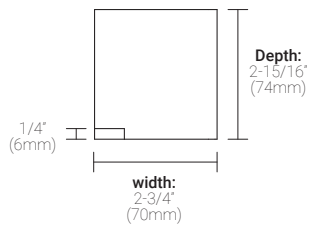

Top View

Side View

Scepter FD Back box | Order Code: EBX-SFD

Top View

Side View

MK1 | For walls and stairs

Mounting Kit Exploding Views * Back box not included

MK1-SGB1

MK1-SGB1 shown with EBX-SGB1

MK1-SGB1 shown with EBX-SGB1 and Plywood Form

Polar Candela Distribution

Beam Width: 12°

Illuminance at a Distance

Distance		Center Beam fc	Beam Width			
3.0ft	0.91m	69.9fc	0.9ft	0.27m	0.9ft	0.27m
6.0ft	1.83m	17.5fc	1.7ft	0.51m	1.8ft	0.54m
9.0ft	2.74m	7.76fc	2.6ft	0.79m	2.6ft	0.79m
12.0ft	3.66m	4.37fc	3.5ft	1.06m	3.5ft	1.06m
15.0ft	4.57m	2.79fc	4.4ft	1.34m	4.4ft	1.34m
18.0ft	5.49m	1.94fc	5.2ft	1.58m	5.3ft	1.61m

Delivered Lumen: 176.2 lm
 ■ Vertical Beam Spread: 16.6°
 ■ Horizontal Beam Spread: 16.7°

Polar Candela Distribution

Beam Width: 30°

Illuminance at a Distance

Distance		Center Beam fc	Beam Width			
3.0ft	0.91m	27.0fc	1.5ft	0.45m	1.5ft	0.45m
6.0ft	1.83m	6.74fc	3.1ft	0.94m	3.0ft	0.91m
9.0ft	2.74m	3.00fc	4.6ft	1.40m	4.6ft	1.40m
12.0ft	3.66m	1.69fc	6.1ft	1.86m	6.1ft	1.86m
15.0ft	4.57m	1.08fc	7.7ft	2.34m	7.6ft	2.31m
18.0ft	5.49m	0.75fc	9.2ft	2.80m	9.1ft	2.77m

Delivered Lumen: 155.5 lm
 ■ Vertical Beam Spread: 28.7°
 ■ Horizontal Beam Spread: 28.4°

Polar Candela Distribution

Beam Width: 45°

Illuminance at a Distance

Distance		Center Beam fc	Beam Width			
3.0ft	0.91m	12.3fc	2.6ft	0.79m	2.6ft	0.79m
6.0ft	1.83m	3.08fc	5.2ft	1.58m	5.2ft	1.58m
9.0ft	2.74m	1.37fc	7.7ft	2.34m	7.7ft	2.34m
12.0ft	3.66m	0.77fc	10.3ft	3.13m	10.3ft	3.13m
15.0ft	4.57m	0.49fc	12.9ft	3.93m	12.9ft	3.93m
18.0ft	5.49m	0.34fc	15.5ft	4.72m	15.5ft	4.72m