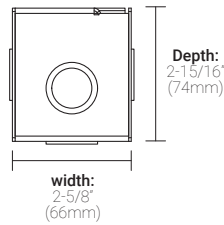

Mounting Options & Dimensions

LED Insert Dimensions

Fixture

Side View

3D View

Beam

Custom Rectangular Back Boxes

MP Lighting Single Gang Back Box | Order Code: EBX-SGB1

Top View

Side View

Scepter FD Back box | Order Code: EBX-SFD

Top View

Side View

MK1 | For walls and stairs

Mounting Kit Exploding Views * Back box not included

MK1-SGB1

MK1-SGB1 shown with EBX-SGB1

MK1-SGB1 shown with EBX-SGB1 and Plywood Form

Polar Candela Distribution

Beam Width: 12°

Illuminance at a Distance

Distance		Center Beam fc	Beam Width			
3.0ft	0.91m	69.9fc	0.9ft	0.27m	0.9ft	0.27m
6.0ft	1.83m	17.5fc	1.7ft	0.51m	1.8ft	0.54m
9.0ft	2.74m	7.76fc	2.6ft	0.79m	2.6ft	0.79m
12.0ft	3.66m	4.37fc	3.5ft	1.06m	3.5ft	1.06m
15.0ft	4.57m	2.79fc	4.4ft	1.34m	4.4ft	1.34m
18.0ft	5.49m	1.94fc	5.2ft	1.58m	5.3ft	1.61m

Delivered Lumen: 176.2 lm
 ■ Vertical Beam Spread: 16.6°
 ■ Horizontal Beam Spread: 16.7°

Polar Candela Distribution

Beam Width: 30°

Illuminance at a Distance

Distance		Center Beam fc	Beam Width			
3.0ft	0.91m	27.0fc	1.5ft	0.45m	1.5ft	0.45m
6.0ft	1.83m	6.74fc	3.1ft	0.94m	3.0ft	0.91m
9.0ft	2.74m	3.00fc	4.6ft	1.40m	4.6ft	1.40m
12.0ft	3.66m	1.69fc	6.1ft	1.86m	6.1ft	1.86m
15.0ft	4.57m	1.08fc	7.7ft	2.34m	7.6ft	2.31m
18.0ft	5.49m	0.75fc	9.2ft	2.80m	9.1ft	2.77m