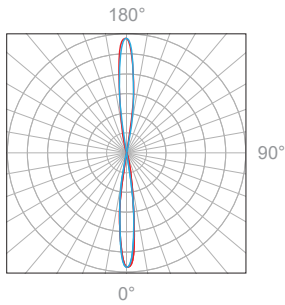

Delivered Lumen: 176.2 lm
 ■ Vertical Beam Spread: 16.6°
 ■ Horizontal Beam Spread: 16.7°

Polar Candela Distribution

Beam Width: 30°

Illuminance at a Distance

Distance		Center Beam fc	Beam Width			
3.0ft	0.91m	27.0fc	1.5ft	0.45m	1.5ft	0.45m
6.0ft	1.83m	6.74fc	3.1ft	0.94m	3.0ft	0.91m
9.0ft	2.74m	3.00fc	4.6ft	1.40m	4.6ft	1.40m
12.0ft	3.66m	1.69fc	6.1ft	1.86m	6.1ft	1.86m
15.0ft	4.57m	1.08fc	7.7ft	2.34m	7.6ft	2.31m
18.0ft	5.49m	0.75fc	9.2ft	2.80m	9.1ft	2.77m

Delivered Lumen: 155.5 lm
 ■ Vertical Beam Spread: 28.7°
 ■ Horizontal Beam Spread: 28.4°

Polar Candela Distribution

Beam Width: 45°

Illuminance at a Distance

Distance		Center Beam fc	Beam Width			
3.0ft	0.91m	12.3fc	2.6ft	0.79m	2.6ft	0.79m
6.0ft	1.83m	3.08fc	5.2ft	1.58m	5.2ft	1.58m
9.0ft	2.74m	1.37fc	7.7ft	2.34m	7.7ft	2.34m
12.0ft	3.66m	0.77fc	10.3ft	3.13m	10.3ft	3.13m
15.0ft	4.57m	0.49fc	12.9ft	3.93m	12.9ft	3.93m
18.0ft	5.49m	0.34fc	15.5ft	4.72m	15.5ft	4.72m

Delivered Lumen: 151.1 lm
 ■ Vertical Beam Spread: 46.6°
 ■ Horizontal Beam Spread: 46.6°

Polar Candela Distribution

Beam Width: 120°

Illuminance at a Distance

Distance		Center Beam fc	Beam Width			
3.0ft	0.91m	4.11fc	4.6ft	1.40m	4.1ft	1.25m
6.0ft	1.83m	1.03fc	9.2ft	2.80m	8.2ft	2.50m
9.0ft	2.74m	0.46fc	13.7ft	4.18m	12.2ft	3.71m
12.0ft	3.66m	0.26fc	18.3ft	5.58m	16.3ft	4.96m
15.0ft	4.57m	0.16fc	22.9ft	6.98m	20.4ft	6.21m
18.0ft	5.49m	0.11fc	27.5ft	8.38m	24.5ft	7.46m

Delivered Lumen: 88.7 lm
 ■ Vertical Beam Spread : 74.7°
 ■ Horizontal Beam Spread : 68.4°

Polar Candela Distribution

Beam Width: 12°

Illuminance at a Distance

Distance		Center Beam fc	Beam Width			
3.0ft	0.91m	125fc	0.9ft	0.27m	0.9ft	0.27m
6.0ft	1.83m	31.3fc	1.8ft	0.54m	1.8ft	0.54m
9.0ft	2.74m	13.9fc	2.7ft	0.82m	2.6ft	0.79m
12.0ft	3.66m	7.83fc	3.5ft	1.06m	3.5ft	1.06m
15.0ft	4.57m	5.01fc	4.4ft	1.34m	4.4ft	1.34m
18.0ft	5.49m	3.48fc	5.3ft	1.61m	5.3ft	1.61m