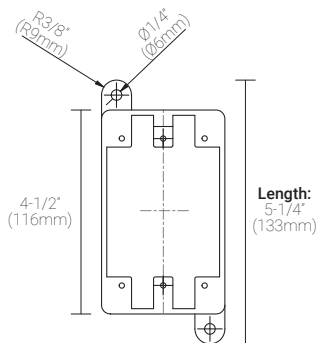

Top View

Side View

Scepter FD Back box | Order Code: EBX-SFD

Top View

Side View

MK1 | For walls and stairs

Mounting Kit Exploding Views * Back box not included

MK1-SGB1

MK1-SGB1 shown with EBX-SGB1

MK1-SGB1 shown with EBX-SGB1 and Plywood Form

Polar Candela Distribution

Beam Width: 12°

Illuminance at a Distance

Distance		Center Beam fc	Beam Width			
3.0ft	0.91m	69.9fc	0.9ft	0.27m	0.9ft	0.27m
6.0ft	1.83m	17.5fc	1.7ft	0.51m	1.8ft	0.54m
9.0ft	2.74m	7.76fc	2.6ft	0.79m	2.6ft	0.79m
12.0ft	3.66m	4.37fc	3.5ft	1.06m	3.5ft	1.06m
15.0ft	4.57m	2.79fc	4.4ft	1.34m	4.4ft	1.34m
18.0ft	5.49m	1.94fc	5.2ft	1.58m	5.3ft	1.61m

Delivered Lumen: 176.2 lm
 ■ Vertical Beam Spread: 16.6°
 ■ Horizontal Beam Spread: 16.7°

Polar Candela Distribution

Beam Width: 30°

Illuminance at a Distance

Distance		Center Beam fc	Beam Width			
3.0ft	0.91m	27.0fc	1.5ft	0.45m	1.5ft	0.45m
6.0ft	1.83m	6.74fc	3.1ft	0.94m	3.0ft	0.91m
9.0ft	2.74m	3.00fc	4.6ft	1.40m	4.6ft	1.40m
12.0ft	3.66m	1.69fc	6.1ft	1.86m	6.1ft	1.86m
15.0ft	4.57m	1.08fc	7.7ft	2.34m	7.6ft	2.31m
18.0ft	5.49m	0.75fc	9.2ft	2.80m	9.1ft	2.77m

Delivered Lumen: 155.5 lm
 ■ Vertical Beam Spread: 28.7°
 ■ Horizontal Beam Spread: 28.4°

Polar Candela Distribution

Beam Width: 45°

Illuminance at a Distance

Distance		Center Beam fc	Beam Width			
3.0ft	0.91m	12.3fc	2.6ft	0.79m	2.6ft	0.79m
6.0ft	1.83m	3.08fc	5.2ft	1.58m	5.2ft	1.58m
9.0ft	2.74m	1.37fc	7.7ft	2.34m	7.7ft	2.34m
12.0ft	3.66m	0.77fc	10.3ft	3.13m	10.3ft	3.13m
15.0ft	4.57m	0.49fc	12.9ft	3.93m	12.9ft	3.93m
18.0ft	5.49m	0.34fc	15.5ft	4.72m	15.5ft	4.72m