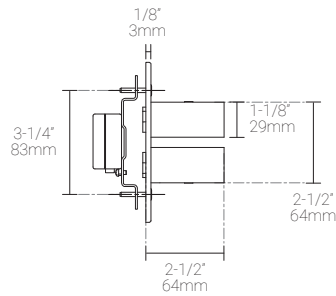

Mounting Options & Dimensions

LED Insert Dimensions

Fixture

Side View

3D View

Beam

Custom Rectangular Back Boxes

MP Lighting Single Gang Back Box | Order Code: EBX-SGB1

MK1-SGB1 shown with EBX-SGB1

MK1-SGB1 shown with EBX-SGB1 and Plywood Form

Polar Candela Distribution

Beam Width: 12°

Illuminance at a Distance

Distance		Center Beam fc	Beam Width			
3.0ft	0.91m	69.9fc	0.9ft	0.27m	0.9ft	0.27m
6.0ft	1.83m	17.5fc	1.7ft	0.51m	1.8ft	0.54m
9.0ft	2.74m	7.76fc	2.6ft	0.79m	2.6ft	0.79m
12.0ft	3.66m	4.37fc	3.5ft	1.06m	3.5ft	1.06m
15.0ft	4.57m	2.79fc	4.4ft	1.34m	4.4ft	1.34m
18.0ft	5.49m	1.94fc	5.2ft	1.58m	5.3ft	1.61m

Delivered Lumen: 176.2 lm
 ■ Vertical Beam Spread: 16.6°
 ■ Horizontal Beam Spread: 16.7°

Polar Candela Distribution

Beam Width: 30°

Illuminance at a Distance

Distance		Center Beam fc	Beam Width			
3.0ft	0.91m	27.0fc	1.5ft	0.45m	1.5ft	0.45m
6.0ft	1.83m	6.74fc	3.1ft	0.94m	3.0ft	0.91m
9.0ft	2.74m	3.00fc	4.6ft	1.40m	4.6ft	1.40m
12.0ft	3.66m	1.69fc	6.1ft	1.86m	6.1ft	1.86m
15.0ft	4.57m	1.08fc	7.7ft	2.34m	7.6ft	2.31m
18.0ft	5.49m	0.75fc	9.2ft	2.80m	9.1ft	2.77m