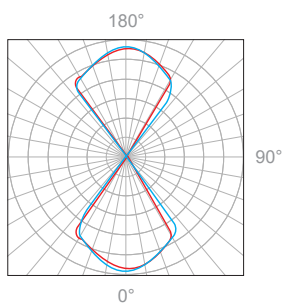

Delivered Lumen: 88.7 lm
 ■ Vertical Beam Spread : 74.7°
 ■ Horizontal Beam Spread : 68.4°

Polar Candela Distribution

Beam Width: 12°

Illuminance at a Distance

Distance		Center Beam fc	Beam Width			
3.0ft	0.91m	125fc	0.9ft	0.27m	0.9ft	0.27m
6.0ft	1.83m	31.3fc	1.8ft	0.54m	1.8ft	0.54m
9.0ft	2.74m	13.9fc	2.7ft	0.82m	2.6ft	0.79m
12.0ft	3.66m	7.83fc	3.5ft	1.06m	3.5ft	1.06m
15.0ft	4.57m	5.01fc	4.4ft	1.34m	4.4ft	1.34m
18.0ft	5.49m	3.48fc	5.3ft	1.61m	5.3ft	1.61m

Delivered Lumen: 312.9 lm
 ■ Vertical Beam Spread: 16.8°
 ■ Horizontal Beam Spread: 16.7°

Polar Candela Distribution

Beam Width: 30°

Illuminance at a Distance

Distance		Center Beam fc	Beam Width			
3.0ft	0.91m	48.2fc	1.5ft	0.45m	1.5ft	0.45m
6.0ft	1.83m	12.1fc	3.1ft	0.94m	3.0ft	0.91m
9.0ft	2.74m	5.36fc	4.6ft	1.40m	4.5ft	1.37m
12.0ft	3.66m	3.01fc	6.1ft	1.86m	6.1ft	1.86m
15.0ft	4.57m	1.93fc	7.6ft	2.31m	7.6ft	2.31m
18.0ft	5.49m	1.34fc	9.2ft	2.80m	9.1ft	2.77m

Delivered Lumen: 276.5 lm
 ■ Vertical Beam Spread: 28.6°
 ■ Horizontal Beam Spread: 28.3°

Polar Candela Distribution

Beam Width: 45°

Illuminance at a Distance

Distance		Center Beam fc	Beam Width			
3.0ft	0.91m	22.5fc	2.6ft	0.79m	2.6ft	0.79m
6.0ft	1.83m	5.63fc	5.2ft	1.58m	5.2ft	1.58m
9.0ft	2.74m	2.50fc	7.8ft	2.37m	7.8ft	2.37m
12.0ft	3.66m	1.41fc	10.4ft	3.16m	10.4ft	3.16m
15.0ft	4.57m	0.90fc	13.0ft	3.96m	13.0ft	3.96m
18.0ft	5.49m	0.63fc	15.6ft	4.75m	15.6ft	4.75m

Delivered Lumen: 274.6 lm
 ■ Vertical Beam Spread: 46.9°
 ■ Horizontal Beam Spread: 46.9°

Polar Candela Distribution

Beam Width: 120°

Illuminance at a Distance

Distance		Center Beam fc	Beam Width			
3.0ft	0.91m	7.32fc	4.5ft	1.37m	4.1ft	1.25m
6.0ft	1.83m	1.83fc	8.9ft	2.71m	8.1ft	2.47m
9.0ft	2.74m	0.81fc	13.4ft	4.08m	12.2ft	3.71m
12.0ft	3.66m	0.46fc	17.8ft	5.42m	16.2ft	4.93m
15.0ft	4.57m	0.29fc	22.3ft	6.79m	20.3ft	6.18m
18.0ft	5.49m	0.20fc	26.7ft	8.13m	24.3ft	7.40m