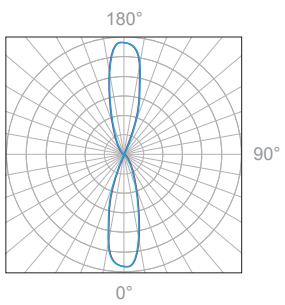

Delivered Lumen: 155.5 lm
 ■ Vertical Beam Spread: 28.7°
 ■ Horizontal Beam Spread: 28.4°

Polar Candela Distribution

Beam Width: 45°

Illuminance at a Distance

Distance		Center Beam fc	Beam Width			
3.0ft	0.91m	12.3fc	2.6ft	0.79m	2.6ft	0.79m
6.0ft	1.83m	3.08fc	5.2ft	1.58m	5.2ft	1.58m
9.0ft	2.74m	1.37fc	7.7ft	2.34m	7.7ft	2.34m
12.0ft	3.66m	0.77fc	10.3ft	3.13m	10.3ft	3.13m
15.0ft	4.57m	0.49fc	12.9ft	3.93m	12.9ft	3.93m
18.0ft	5.49m	0.34fc	15.5ft	4.72m	15.5ft	4.72m

Delivered Lumen: 151.1 lm
 ■ Vertical Beam Spread: 46.6°
 ■ Horizontal Beam Spread: 46.6°

Polar Candela Distribution

Beam Width: 120°

Illuminance at a Distance

Distance		Center Beam fc	Beam Width			
3.0ft	0.91m	4.11fc	4.6ft	1.40m	4.1ft	1.25m
6.0ft	1.83m	1.03fc	9.2ft	2.80m	8.2ft	2.50m
9.0ft	2.74m	0.46fc	13.7ft	4.18m	12.2ft	3.71m
12.0ft	3.66m	0.26fc	18.3ft	5.58m	16.3ft	4.96m
15.0ft	4.57m	0.16fc	22.9ft	6.98m	20.4ft	6.21m
18.0ft	5.49m	0.11fc	27.5ft	8.38m	24.5ft	7.46m

Delivered Lumen: 88.7 lm
 ■ Vertical Beam Spread : 74.7°
 ■ Horizontal Beam Spread : 68.4°

Polar Candela Distribution

Beam Width: 12°

Illuminance at a Distance

Distance		Center Beam fc	Beam Width			
3.0ft	0.91m	125fc	0.9ft	0.27m	0.9ft	0.27m
6.0ft	1.83m	31.3fc	1.8ft	0.54m	1.8ft	0.54m
9.0ft	2.74m	13.9fc	2.7ft	0.82m	2.6ft	0.79m
12.0ft	3.66m	7.83fc	3.5ft	1.06m	3.5ft	1.06m
15.0ft	4.57m	5.01fc	4.4ft	1.34m	4.4ft	1.34m
18.0ft	5.49m	3.48fc	5.3ft	1.61m	5.3ft	1.61m

Delivered Lumen: 312.9 lm
 ■ Vertical Beam Spread: 16.8°
 ■ Horizontal Beam Spread: 16.7°

Polar Candela Distribution

Beam Width: 30°

Illuminance at a Distance

Distance		Center Beam fc	Beam Width			
3.0ft	0.91m	48.2fc	1.5ft	0.45m	1.5ft	0.45m
6.0ft	1.83m	12.1fc	3.1ft	0.94m	3.0ft	0.91m
9.0ft	2.74m	5.36fc	4.6ft	1.40m	4.5ft	1.37m
12.0ft	3.66m	3.01fc	6.1ft	1.86m	6.1ft	1.86m
15.0ft	4.57m	1.93fc	7.6ft	2.31m	7.6ft	2.31m
18.0ft	5.49m	1.34fc	9.2ft	2.80m	9.1ft	2.77m