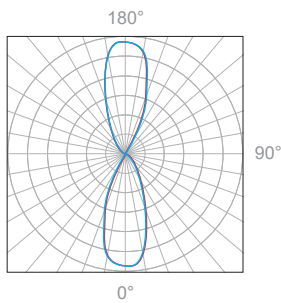

MK1-SGB1 shown with EBX-SGB1

MK1-SGB1 shown with EBX-SGB1 and Plywood Form

Polar Candela Distribution

Beam Width: 12°

Illuminance at a Distance

Distance		Center Beam fc	Beam Width			
3.0ft	0.91m	69.9fc	0.9ft	0.27m	0.9ft	0.27m
6.0ft	1.83m	17.5fc	1.7ft	0.51m	1.8ft	0.54m
9.0ft	2.74m	7.76fc	2.6ft	0.79m	2.6ft	0.79m
12.0ft	3.66m	4.37fc	3.5ft	1.06m	3.5ft	1.06m
15.0ft	4.57m	2.79fc	4.4ft	1.34m	4.4ft	1.34m
18.0ft	5.49m	1.94fc	5.2ft	1.58m	5.3ft	1.61m

Delivered Lumen: 176.2 lm
 ■ Vertical Beam Spread: 16.6°
 ■ Horizontal Beam Spread: 16.7°

Polar Candela Distribution

Beam Width: 30°

Illuminance at a Distance

Distance		Center Beam fc	Beam Width			
3.0ft	0.91m	27.0fc	1.5ft	0.45m	1.5ft	0.45m
6.0ft	1.83m	6.74fc	3.1ft	0.94m	3.0ft	0.91m
9.0ft	2.74m	3.00fc	4.6ft	1.40m	4.6ft	1.40m
12.0ft	3.66m	1.69fc	6.1ft	1.86m	6.1ft	1.86m
15.0ft	4.57m	1.08fc	7.7ft	2.34m	7.6ft	2.31m
18.0ft	5.49m	0.75fc	9.2ft	2.80m	9.1ft	2.77m

Delivered Lumen: 155.5 lm
 ■ Vertical Beam Spread: 28.7°
 ■ Horizontal Beam Spread: 28.4°

Polar Candela Distribution

Beam Width: 45°

Illuminance at a Distance

Distance		Center Beam fc	Beam Width			
3.0ft	0.91m	12.3fc	2.6ft	0.79m	2.6ft	0.79m
6.0ft	1.83m	3.08fc	5.2ft	1.58m	5.2ft	1.58m
9.0ft	2.74m	1.37fc	7.7ft	2.34m	7.7ft	2.34m
12.0ft	3.66m	0.77fc	10.3ft	3.13m	10.3ft	3.13m
15.0ft	4.57m	0.49fc	12.9ft	3.93m	12.9ft	3.93m
18.0ft	5.49m	0.34fc	15.5ft	4.72m	15.5ft	4.72m

Delivered Lumen: 151.1 lm
 ■ Vertical Beam Spread: 46.6°
 ■ Horizontal Beam Spread: 46.6°

Polar Candela Distribution

Beam Width: 120°

Illuminance at a Distance

Distance		Center Beam fc	Beam Width			
3.0ft	0.91m	4.11fc	4.6ft	1.40m	4.1ft	1.25m
6.0ft	1.83m	1.03fc	9.2ft	2.80m	8.2ft	2.50m
9.0ft	2.74m	0.46fc	13.7ft	4.18m	12.2ft	3.71m
12.0ft	3.66m	0.26fc	18.3ft	5.58m	16.3ft	4.96m
15.0ft	4.57m	0.16fc	22.9ft	6.98m	20.4ft	6.21m
18.0ft	5.49m	0.11fc	27.5ft	8.38m	24.5ft	7.46m