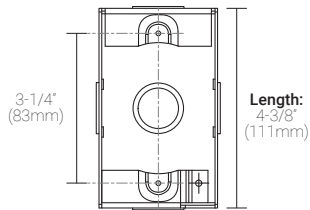

Custom Rectangular Back Boxes

MP Lighting Single Gang Back Box | Order Code: EBX-SGB1

Top View