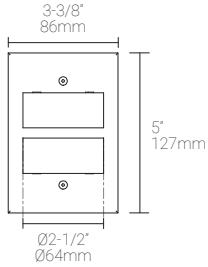

Mounting Options & Dimensions

LED Insert Dimensions

Fixture