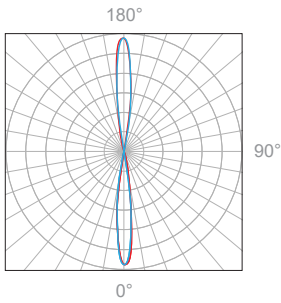

MK1-SGB1 shown with EBX-SGB1

MK1-SGB1 shown with EBX-SGB1 and Plywood Form

Polar Candela Distribution

Beam Width: 12°

Illuminance at a Distance

Distance		Center Beam fc	Beam Width			
3.0ft	0.91m	69.9fc	0.9ft	0.27m	0.9ft	0.27m
6.0ft	1.83m	17.5fc	1.7ft	0.51m	1.8ft	0.54m
9.0ft	2.74m	7.76fc	2.6ft	0.79m	2.6ft	0.79m
12.0ft	3.66m	4.37fc	3.5ft	1.06m	3.5ft	1.06m
15.0ft	4.57m	2.79fc	4.4ft	1.34m	4.4ft	1.34m
18.0ft	5.49m	1.94fc	5.2ft	1.58m	5.3ft	1.61m

Delivered Lumen: 176.2 lm
 ■ Vertical Beam Spread: 16.6°
 ■ Horizontal Beam Spread: 16.7°

Polar Candela Distribution

Beam Width: 30°

Illuminance at a Distance

Distance		Center Beam fc	Beam Width			
3.0ft	0.91m	27.0fc	1.5ft	0.45m	1.5ft	0.45m
6.0ft	1.83m	6.74fc	3.1ft	0.94m	3.0ft	0.91m
9.0ft	2.74m	3.00fc	4.6ft	1.40m	4.6ft	1.40m
12.0ft	3.66m	1.69fc	6.1ft	1.86m	6.1ft	1.86m
15.0ft	4.57m	1.08fc	7.7ft	2.34m	7.6ft	2.31m
18.0ft	5.49m	0.75fc	9.2ft	2.80m	9.1ft	2.77m