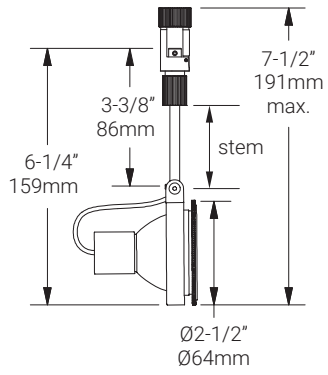

System Components (Ordered Separately)

Remote Driver : _____

* Consult MP Lighting Website or Factory.

Important Notes

Specification

1. Refer to Appendix or MP Lighting website for complete look of luminaire with different finish options.
2. Available in 1" (25mm) increments, maximum length 96" (2438mm).

Luminaire Construction

LED Light Source	Lamp supplied by others. Recommended: MR16, 50 W max or LED MR16 (SORAA lamp) 10W max.
Weight	N/A
Material	Fixture: Machined aluminum with electroplated finish.
Supplied with	Standard installation housing: Comes with an adapter plate, two #8-32 screws, and wire nuts.
Warranty & LED Life	5 years limited warranty. Estimated useful life of LED is 50,000 hours.

Ordered Separately

System Components	Lamp.
-------------------	-------

Mounting Options & Dimensions

LED Fixture Dimensions

Fixture

3D View

Beam (with lamp supplied by others)

SR