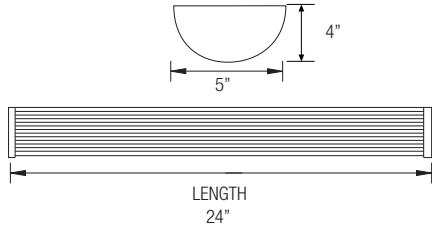

**EASY 3 COLORS  
SELECTOR**  
3000K • 4000K • 5000K

NOMINAL LUMENS	DELIVERED LUMENS	*WATTAGE
2000	2155	26 W

Based on 4000K, 85+ CRI. Actual wattage may vary +/- 5%

**FEATURES**

The OVL-LED CCT Select is a dimmable linear vanity light for either wall or vanity application. Easily adjust between three color temperatures in the field with a multi-CCT selector switch. Low-profile, streamlined design blends into any interior space. PMMA lens provides soft, comfortable illumination ideal for residential, commercial and hospitality applications.