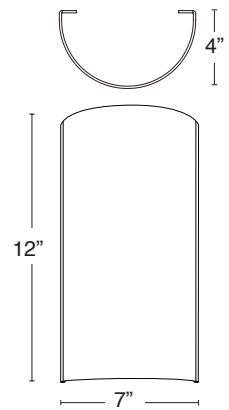

FIXTURE	MODULE	WATTS	DELIVERED LUMENS: RESIN SHADE	DELIVERED LUMENS: WHITE OPAL ACRYLIC	INPUT
CU7W12H	AU-R15W	15W	1115	1394	120V, 277V
	AU-C10W	10W	696	870	120V, 277V

Note: For Gold Shimmer, Linear Cross, and Cayenne resin, multiply delivered lumens by .8