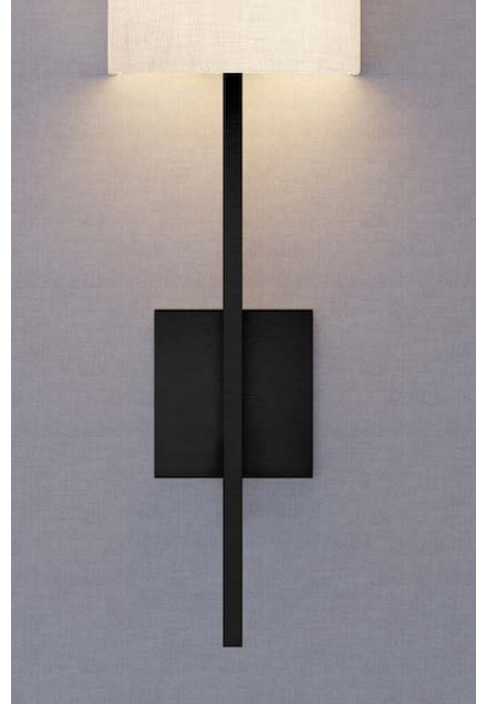

MODERN ARMATURE, **DE10A**
BLACK, **BLK**

Architectural Resin

Metal Powder Coat Finishes

Custom RAL colors
also available (**CP**)

Wood Finishes (U-Channel & Door Panel Decorative Elements Only)