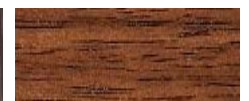

WHITE OPAL ACRYLIC, **WO**

Metal Powder Coat Finishes

ENVIRO SATIN BRASS, **ESB**

POLISHED NICKEL, **PN**

ENVIRO SATIN NICKEL, **ESN**

ENVIRO OIL-RUBBED BRONZE, **EOB**

GRAPHITE, **GR**

DARK BRONZE, **DB**

WHITE, **WHT**

BLACK, **BLK**

Custom RAL colors also available (**CP**)

Wood Finishes (U-Channel & Door Panel Decorative Elements Only)

SUGAR PALM (HOR), **SPH**

SUGAR PALM (VERT), **SPV**

WALNUT, **W**

BAMBOO, **BA**