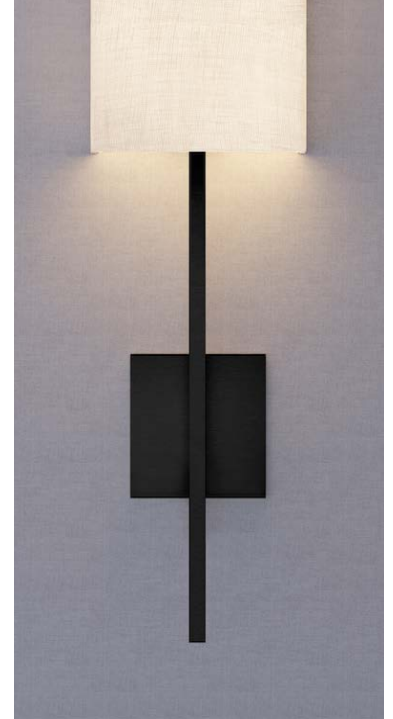

MODERN ARMATURE, **DE10A**
BLACK, **BLK**

Architectural Resin

Metal Powder Coat Finishes

Custom RAL colors also available (**CP**)

Wood Finishes (U-Channel & Door Panel Decorative Elements Only)