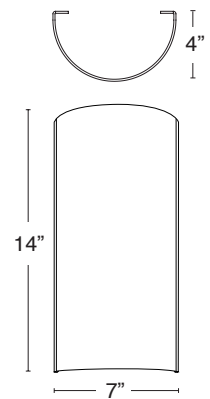

# Curve 7"W x 14"H

**CU7W14H** is a personal approach to building the perfect fixture for your project. Sconce can be ordered as a stand alone fixture or you can add one of our decorative elements.

FIXTURE	MODULE	WATTS	DELIVERED LUMENS: RESIN SHADE	DELIVERED LUMENS: WHITE OPAL ACRYLIC	INPUT
CU7W14H	AU-R15W	15W	1115	1394	120V, 277V
	AU-C10W	10W	696	870	120V, 277V

Note: For Gold Shimmer, Linear Cross, and Cayenne resin, multiply delivered lumens by .8

Personalized Collection Modular LED Wall Sconces

Fixture: [ ]

Project: [ ]

EXAMPLE: AU - R15W - 30 - 9 - CU7W14H - WO - DE24A - BLK - DPP

ORDER CODE:

Table with sections: Family (AU), LED Module (C10W, R15W), CCT (27, 30, 35, 40), CRI (9), Input Voltage (120, 277), Shade Shape (CU7W14H), Shade Pattern (Resin, Acrylic), OPTIONAL Decorative Element, Decorative Element Finish (Powder Coat, Wood), OPTIONAL Door Panel Plaque, OPTIONAL Sealed Top Lens, OPTIONAL Emergency Back up, OPTIONAL JA8.