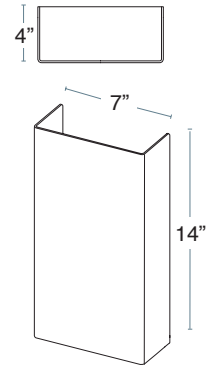

FIXTURE	MODULE	WATTS	DELIVERED LUMENS: RESIN SHADE	DELIVERED LUMENS: WHITE OPAL ACRYLIC	INPUT
RE7W14H	AU-R15W	15W	1115	1394	120V, 277V
	AU-C10W	10W	696	870	120V, 277V

Note: For Gold Shimmer, Linear Cross, and Cayenne resin, multiply delivered lumens by .8