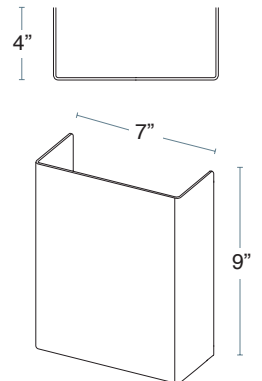

# Rectangle 7"W x 9"H

**RE7W9H** is a personal approach to building the perfect fixture for your project. Sconce can be ordered as a stand alone fixture or you can add one of our decorative elements.

**REVIT & IES FILES AVAILABLE**

FIXTURE	MODULE	WATTS	DELIVERED LUMENS: RESIN SHADE	DELIVERED LUMENS: WHITE OPAL ACRYLIC	INPUT
RE7W9H	AU-C10W	10W	696	870	120V, 277V

*Note: For Gold Shimmer, Linear Cross, and Cayenne resin, multiply delivered lumens by .8*