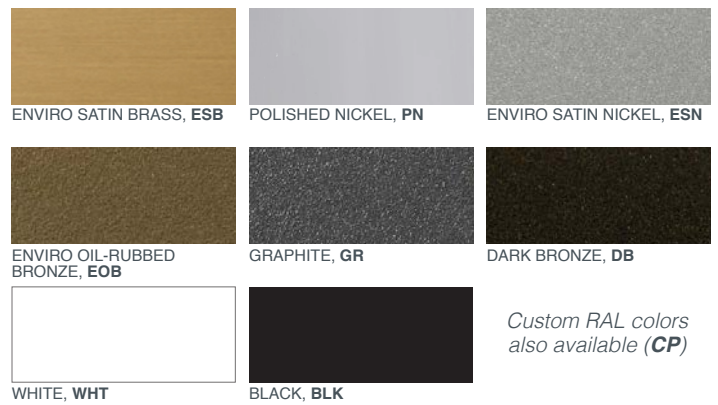

FIXTURE	MODULE	WATTS	DELIVERED LUMENS: RESIN SHADE	DELIVERED LUMENS: WHITE OPAL ACRYLIC	INPUT
RE7W9H	AU-C10W	10W	696	870	120V, 277V

*Note: For Gold Shimmer, Linear Cross, and Cayenne resin, multiply delivered lumens by .8*

Metal with Powder Coat Finish:

MODERN ARMATURE, **DE10A**  
BLACK, **BLK**

Architectural Resin

Metal Powder Coat Finishes

Wood Finishes (U-Channel & Door Panel Decorative Elements Only)