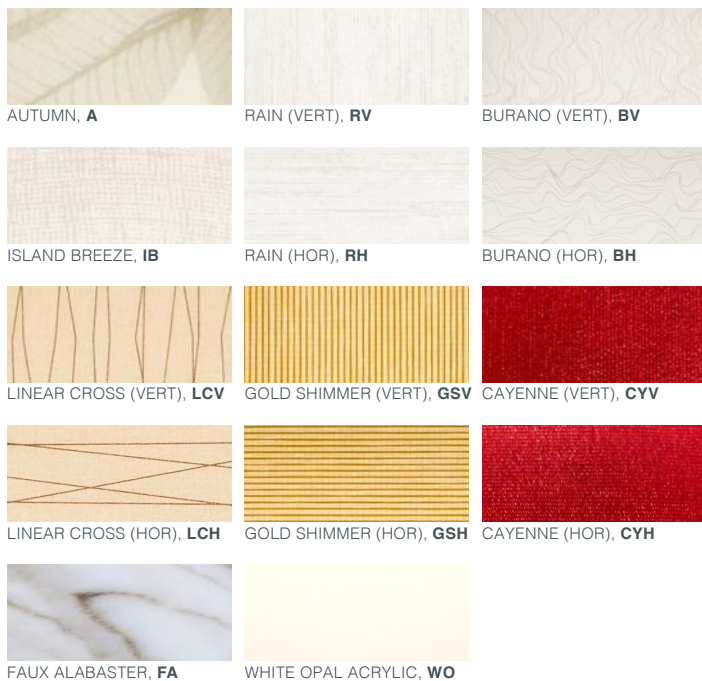

FIXTURE	MODULE	WATTS	DELIVERED LUMENS: RESIN SHADE	DELIVERED LUMENS: WHITE OPAL ACRYLIC	INPUT
RE7W9H	AU-C10W	10W	696	870	120V, 277V

*Note: For Gold Shimmer, Linear Cross, and Cayenne resin, multiply delivered lumens by .8*

# Optional Decorative Elements

Assembly required, refer to installation guide

Wood or Metal Powder Coat Finish:

DOOR PANEL, CUSTOM RAL, **CP**

WOOD U-CHANNEL SMALL, **DE3A**  
SUGAR PALM (HOR), **SPH**

24" DOOR PANEL, **DP24A**  
SUGAR PALM (VERT), **SPV**

Metal with Powder Coat Finish:

MODERN ARMATURE, **DE10A**  
BLACK, **BLK**

Architectural Resin

Metal Powder Coat Finishes

Wood Finishes (U-Channel & Door Panel Decorative Elements Only)