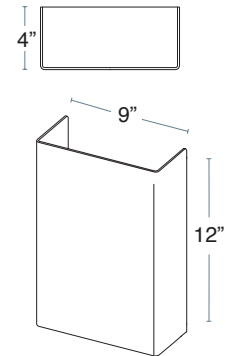

FIXTURE	MODULE	WATTS	DELIVERED LUMENS: RESIN SHADE	DELIVERED LUMENS: WHITE OPAL ACRYLIC	INPUT
RE9W12H	AU-R15W	15W	1115	1394	120V, 277V
	AU-C10W	10W	696	870	120V, 277V

Note: For Gold Shimmer, Linear Cross, and Cayenne resin, multiply delivered lumens by .8