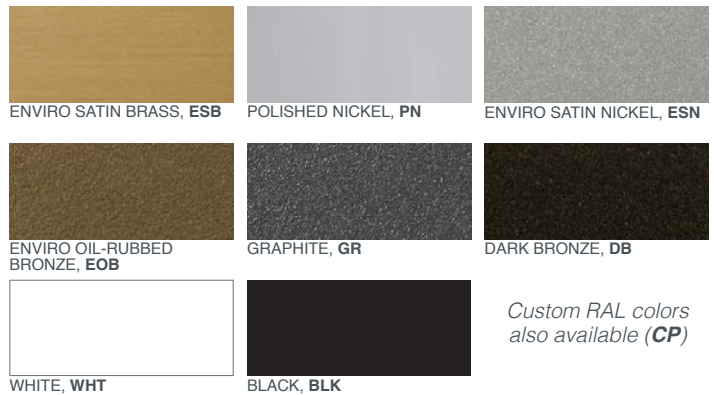

WOOD U-CHANNEL LARGE, **DE3B**  
SUGAR PALM HORIZONTAL, **SPH**

MODERN ARMATURE, **DE10A**  
BLACK, **BLK**

Architectural Resin

Metal Powder Coat Finishes

Wood Finishes (U-Channel & Door Panel Decorative Elements Only)