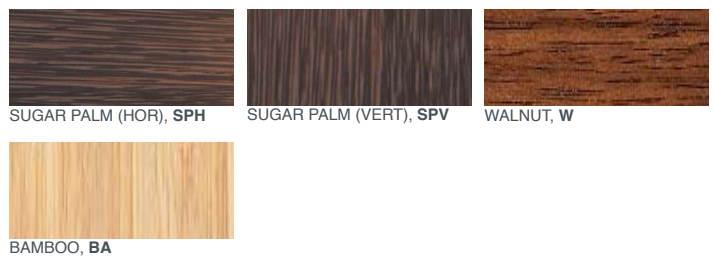

WOOD U-CHANNEL LARGE, **DE3B**  
SUGAR PALM HORIZONTAL, **SPH**

MODERN ARMATURE, **DE10A**  
BLACK, **BLK**

Architectural Resin

Metal Powder Coat Finishes

Wood Finishes (U-Channel & Door Panel Decorative Elements Only)