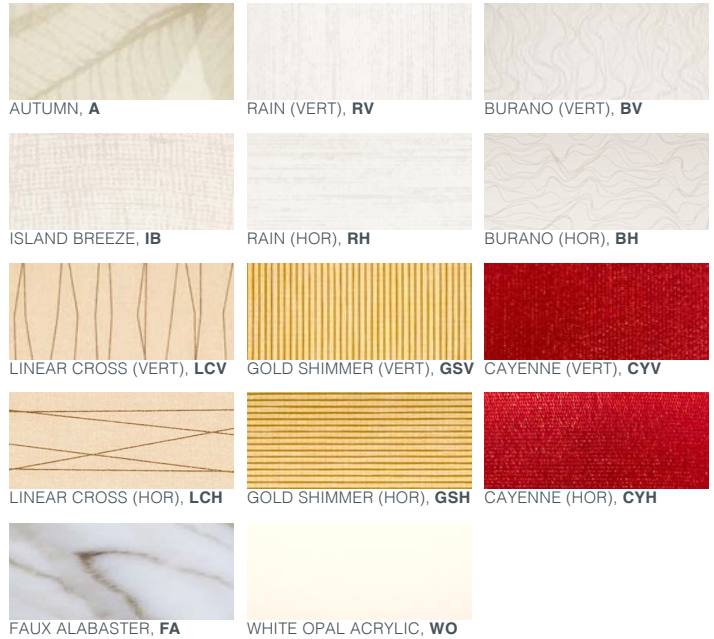

Architectural Resin