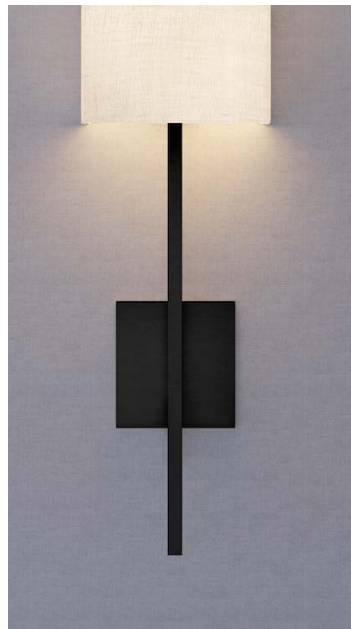

MODERN ARMATURE, **DE10A**
BLACK, **BLK**