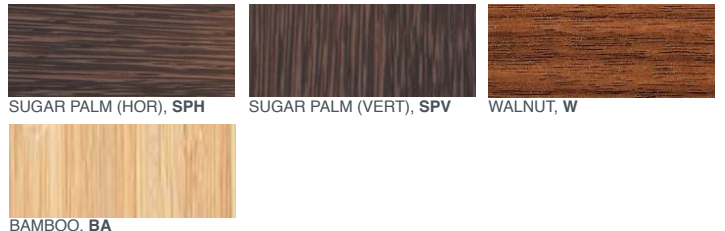

GRAPHITE, GR

DARK BRONZE, DB

POLISHED NICKEL, PN

ENVIRO OIL-RUBBED BRONZE, EOB

Custom RAL colors also available (CP)

Wood Finishes (U-Channel & Door Panels Only)

SUGAR PALM (HOR), SPH

SUGAR PALM (VERT), SPV