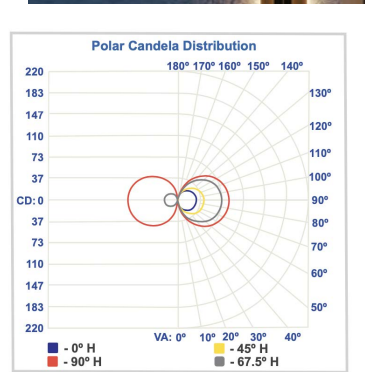

ORDER CODE:

TEX-JR			

MODEL

LENGTH

METAL TRIM

CCT

30 30"
60 60"

POWDER COAT FINISH OPTIONS

ESN Enviro Satin Nickel
EOB Enviro Oil-Rubbed Bronze
DB Dark Bronze
GR Graphite
WHT White
BLK Black

3000 3000K
3500 3500K
4000 4000K