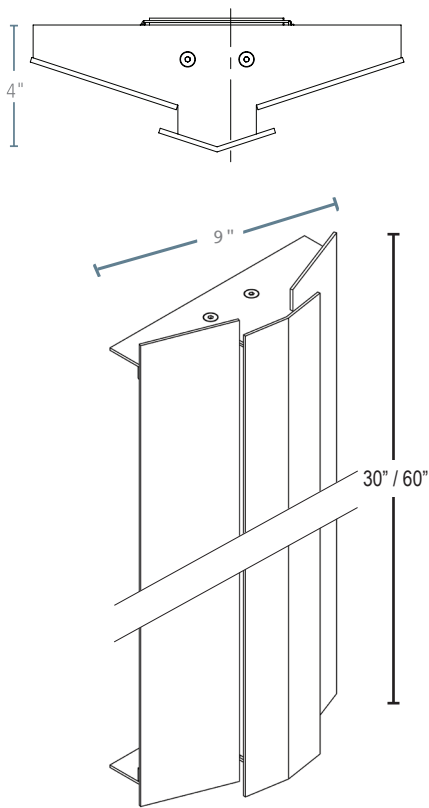

Tex Jr-18 in Black (BLK)