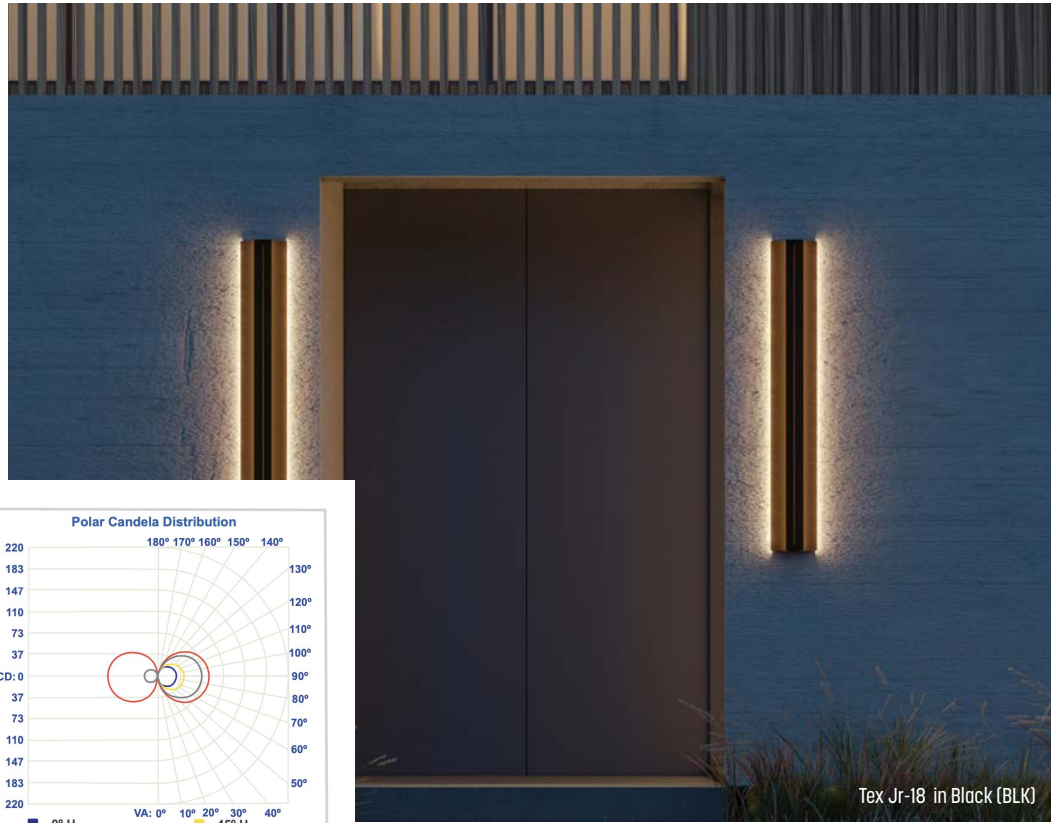

Tex Jr-60 in Enviro Oil Rubbed Bronze (EOB)

Tex Jr-18 in Black (BLK)