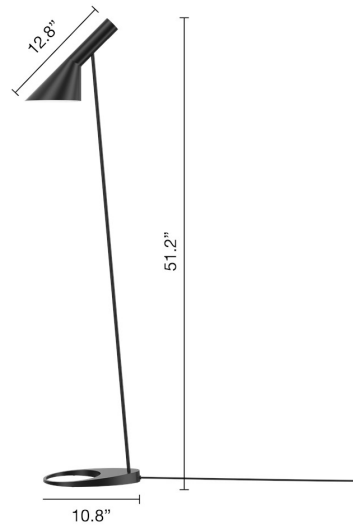

AJ FLOOR

Designed by Arne Jacobsen

Description

The fixture emits downward directed light. The angle of the screen can be adjusted approximately 90 degrees up and down to optimize light distribution. The shade is painted white on the inside to ensure a soft comfortable light.

Variants

VARIANT NUMBER	COLOR, RAL	W / H / L (IN) / W (LB)
5744905916	WHT, 024	10.8 / 51.2 / - IN / 7.5 LB
5744905929	BLACK, 314	10.8 / 51.2 / - IN / 7.5 LB
5744906009	PALE PETROLEUM, 447	10.8 / 51.2 / - IN / 7.6 LB
5744909462	ELECTRIC ORANGE	- / - / - IN / 7.6 LB
5744909475	SOFT LEMON	- / - / - IN / 7.6 LB
5744909488	WARM SAND	- / - / - IN / 7.6 LB
5744909491	DUSTY BLUE	- / - / - IN / 7.6 LB
5744909501	WARM GREY	- / - / - IN / 7.6 LB
5744915113	STAINL STEEL POLISH, 957	10.8 / 51.2 / - IN / 8.0 LB

Mounting

Cord type: White (White finish), black (non-white finish). Cord length: 9'. Switch: In-line on/off foot switch provided. For mounting instructions, see download section on the product detail page.