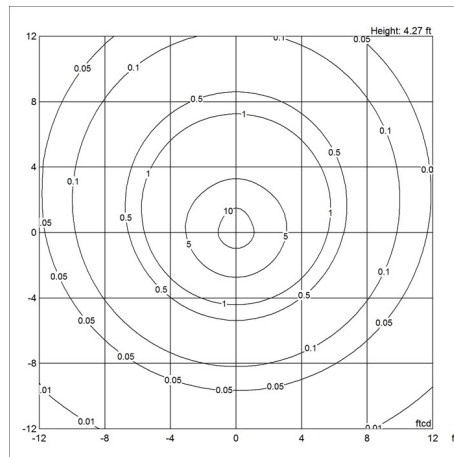

Light distribution diagrams

CARTESIAN

ISOLUX

POLAR

Variant Options

For particular variant options, please check our online Product Variants Configurator on the product detail page.

VARIANT NO.	LIGHT SOURCE	VOLTAGE/FRQ	LUMEN	FEATURES	CABLE
5744905916	1x15W E26		506	-	White cord
5744905929	1x15W E26		506	-	Black cord
5744906009	1x15W E26		506	-	Black cord
5744909462			506	-	White cord
5744909475			506	-	White cord
5744909488			506	-	White cord
5744909491			506	-	Black cord
5744909501			506	-	Black cord
5744915113	1x15W A-19/medium	120V	506	-	Black cord