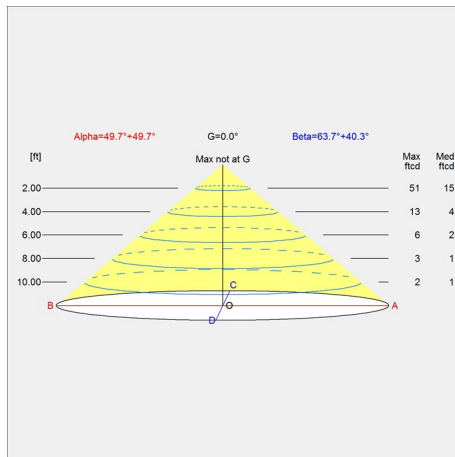

louis poulsen

White, Black, Pale Petroleum, Warm Sand, Soft Lemon, Electric Orange, Dusty Blue, Warm Grey, Stainless Steel Polished.

Mounting

Cord type: White (White finish), black (non-white finish). Cord length: 9'. Switch: In-line on/off foot switch provided. For mounting instructions, see download section on the product detail page.

Light distribution diagrams

CARTESIAN