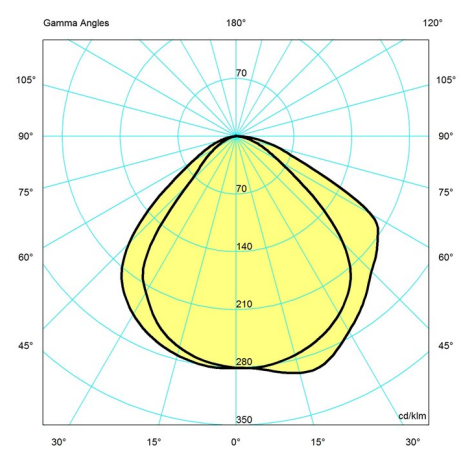

Light distribution diagrams

CARTESIAN

ISOLUX

POLAR

Variant Options

For particular variant options, please check our online Product Variants Configurator on the product detail page.

VARIANT NO.	LIGHT SOURCE	VOLTAGE/FRQ	LUMEN	FEATURES	CABLE
5744905916	1x15W E26		506	-	White cord
5744905929	1x15W E26		506	-	Black cord
5744906009	1x15W E26		506	-	Black cord
5744909462			506	-	White cord
5744909475			506	-	White cord
5744909488			506	-	White cord
5744909491			506	-	Black cord
5744909501			506	-	Black cord
5744915113	1x15W A-19/medium	120V	506	-	Black cord