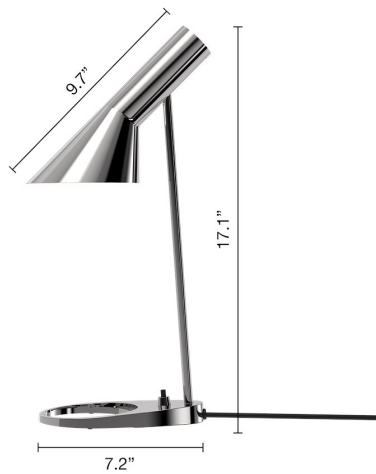

AJ MINI TABLE

Designed by Arne Jacobsen

Description

The fixture emits downward directed light. The angle of the screen can be adjusted approximately 90 degrees up and down to optimize light distribution. The shade is painted white on the inside to ensure a soft comfortable light.

Variants

VARIANT NUMBER	COLOR, RAL	W / H / L (IN) / W (LB)
5744907273	WHT, 024	9.7 / 17.2 / 7.2 IN / 3.0 LB
5744907286	BLACK, 314	9.7 / 17.2 / 7.2 IN / 3.0 LB
5744907367	PALE PETROLEUM, 447	9.7 / 17.2 / 7.2 IN / 3.0 LB
5744911272	ELECTRIC ORANGE	- / - / - IN / 3.0 LB
5744911285	SOFT LEMON	- / - / - IN / 3.0 LB
5744911298	WARM SAND	- / - / - IN / 3.0 LB
5744911308	DUSTY BLUE	- / - / - IN / 3.0 LB
5744911311	WARM GREY	- / - / - IN / 3.0 LB
5744915663	STAINL STEEL POLISH, 957	9.7 / 17.2 / 7.2 IN / 3.4 LB

Materials & Finishes

MATERIALS

Shade: Spun steel or stainless steel. Base: Die cast zinc or stainless steel. Stem: Steel or stainless steel.