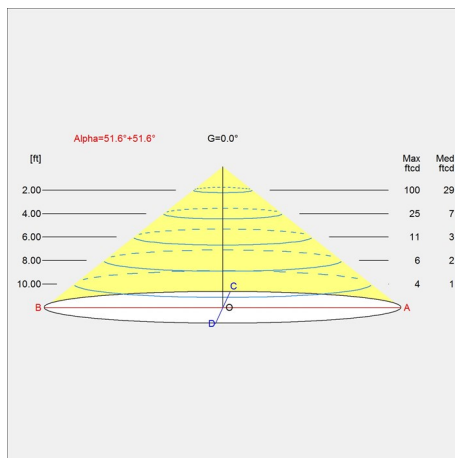

louis poulsen

White or black, wet painted.

Mounting

Cord type: 18 AWG braided fabric covered power cord. Cord length: 12'. Black canopy and cord for black pendant, white canopy and cord for white pendant. For mounting instructions, see download section on the product detail page.

Information

Electrical:
System Wattage: 8W or 30W
LED Wattage: 7 W or 28 W
Delivered lumens: 508 - 2,309
Efficacy: 63.5 lm/W - 77.0 lm/W
Certifications:
cULus, Damp Location
Protection class IP20
Controllability: 0-10V Dimming
Color Rendering: Ra≥90 For the E-socket product variants, bulbs are not included. LED light source is part of the product.

Light distribution diagrams

CARTESIAN