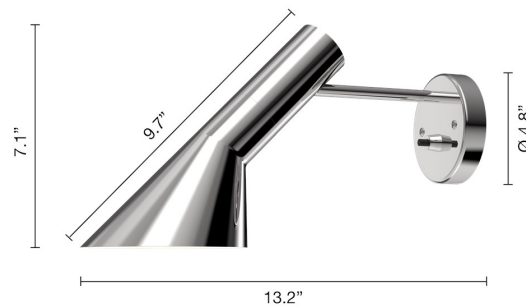

AJ WALL

Designed by Arne Jacobsen

Description

The fixture emits downward directed light. The angle of the screen can be adjusted approximately 90 degrees up and down and 60 degrees to each side to optimize light distribution. The shade is painted white on the inside to ensure a soft comfortable light.

Variants

VARIANT NUMBER	COLOR, RAL	W / H / L (IN) / W (LB)
5743907274	WHT, 024	13.2 / 7.1 / - IN / 2.0 LB
5743907287	BLACK, 314	13.2 / 7.1 / - IN / 2.0 LB
5743907368	PALE PETROLEUM, 447	13.2 / 7.1 / - IN / 2.0 LB
5743914348	STAINL STEEL POLISH, 957	13.2 / 7.1 / - IN / 2.1 LB
5743915091	WHT, 024	13.2 / 7.1 / - IN / 2.0 LB
5743915101	BLACK, 314	13.2 / 7.1 / - IN / 2.0 LB
5743915185	PALE PETROLEUM, 447	13.2 / 7.1 / - IN / 2.0 LB
5743915224	STAINL STEEL POLISH, 957	- / - / - IN / 2.1 LB
5743917882	ELECTRIC ORANGE	- / - / - IN / 2.0 LB
5743917895	SOFT LEMON	- / - / - IN / 2.0 LB
5743917905	WARM SAND	- / - / - IN / 2.0 LB
5743917918	DUSTY BLUE	- / - / - IN / 2.0 LB
5743917921	WARM GREY	- / - / - IN / 2.0 LB
5743917934	ELECTRIC ORANGE	- / - / - IN / 2.0 LB
5743917947	SOFT LEMON	- / - / - IN / 2.0 LB
5743917950	WARM SAND	- / - / - IN / 2.0 LB
5743917963	DUSTY BLUE	- / - / - IN / 2.0 LB
5743917976	WARM GREY	- / - / - IN / 2.0 LB

Mounting

Mounted directly to finished surface over a 4" octagonal junction-box. On/off switch on the wall plate, white for white finish, black for non-white finishes. Variants without on/off switch to be remotely controlled. For mounting instructions, see download section on the product detail page.