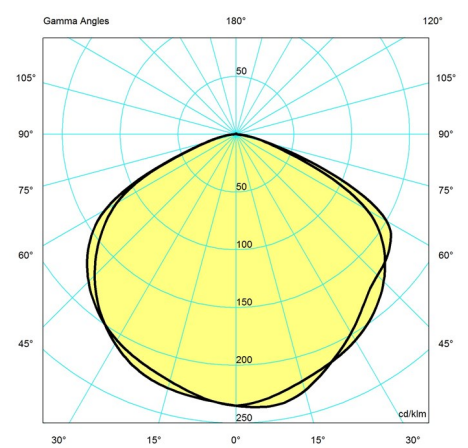

AJ WALL

Designed by Arne Jacobsen

Description

The fixture emits downward directed light. The angle of the screen can be adjusted approximately 90 degrees up and down and 60 degrees to each side to optimize light distribution. The shade is painted white on the inside to ensure a soft comfortable light.

Light distribution diagrams

CARTESIAN

ISOLUX

POLAR

Variant Options

For particular variant options, please check our online Product Variants Configurator on the product detail page.

VARIANT NO.	LIGHT SOURCE	VOLTAGE/FRQ	LUMEN	FEATURES	CABLE
5743907274	1x10W G16.5/candelabra	120V	263	-	Without cord
5743907287	1x10W G16.5/candelabra	120V	263	-	Without cord
5743907368	1x10W G16.5/candelabra	120V	263	-	Without cord
5743914348	1x10W G16.5/candelabra	120V	263	-	Without cord
5743915091	1x10W G16.5/candelabra	120V	263	-	Without cord
5743915101	1x10W G16.5/candelabra	120V	263	-	Without cord
5743915185	1x10W G16.5/candelabra	120V	263	-	Without cord
5743915224		120V		-	Without cord
5743917882		120V		-	Without cord
5743917895		120V		-	Without cord
5743917905		120V		-	Without cord
5743917918		120V		-	Without cord
5743917921		120V		-	Without cord
5743917934		120V		-	Without cord
5743917947		120V		-	Without cord
5743917950		120V		-	Without cord
5743917963		120V		-	Without cord
5743917976		120V		-	Without cord