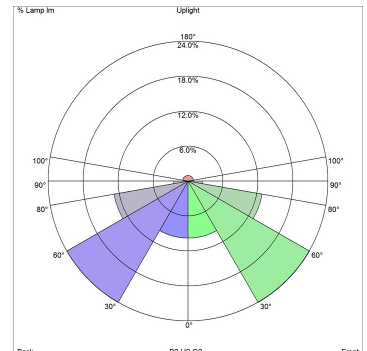

Bug

Material

Housing is die-cast aluminum with clear, UV-stabilized ASA polycarbonate cylinder lens. Top shade is high-pressure molded fiberglass, 0.12 inches thick. Console and anti-glare ring are made of die-cast aluminum with a minimum thickness of .12 inches. The struts and hardware are high-quality stainless steel. Inside reflector are made of white polycarbonate to maximize light reflection. LED enclosure is of molded opal polycarbonate of custom shape and opacity to focus light downwards while filling the entire luminaire. Hardware is high quality stainless steel. Standard finish are matte, textured surface powder coat with minimum 2 mils thickness in grey, graphite grey, natural painted aluminum, or white.

Weight

Min: 37.783 lbs Max: 37.783 lbs

Other functions

LED in 2700K, 3500K, and 5000K. Amber LED available for sea turtle nesting areas. Option for side-mounted photosensor or wireless control "Twist-Lok" style modules available. LED retrofit kit for incandescent and metal halide products available. Partial or full house side shield available. Surge protector with 10,000 Amp current rating. Dark Sky Friendly option (BUG Rating U=2). Mounting onto other pole diameters. Custom finishes. Alternative dimming controls, including wireless systems.

Specification notes

- a. Surge protector only available with T-RSA-4.5 transition to pole.
- b. Consult factory for product specifications for Photo Sensor and Wireless Control options.