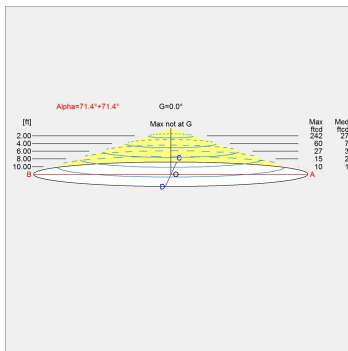

Finish

Graphite grey texture, Grey, Natural paint aluminum, White

Voltage

120-277V/60HZ

Light distribution diagrams

For the full data set on all variants, see louis Poulsen.com.

Cartesian

Isolux