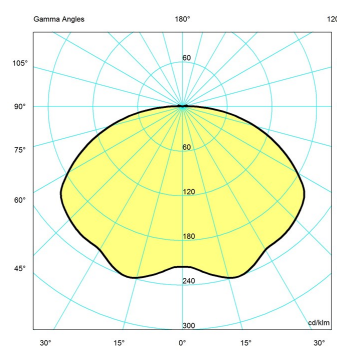

Light description

The luminaire emits symmetrical glare-free light directed downwards and outwards. The LED lenses, internal reflector, and white internal surface of the top shade shape the functional and pleasant lighting comfort. Features a high level of vertical light for people to feel safe and comfortable. The form of the luminaire can be appreciated illuminated at night as well as during the daylight. Standard CCT in 3000K or 4000K, controlled by electronic dimmable driver.

Mounting

Mounts onto either dual round aluminum (DRA-5IN-3IN) or round straight aluminum (RSA-4.5IN) pole with provided tenon. Slip fits directly onto pole top of 3.0 inch diameter by 4.0 inch depth.

Information

Electrical:
System Wattage: 71W
LED Wattage: 65 W
Delivered lumens: 4,775 - 4,997
Efficacy: 67.3 lm/W - 70.4 lm/W
Certifications:
cULus, Wet Location
Protection class IP65
IK class 10
BUG Rating: B2-U3-G2
Controllability: 0-10V Dimming
Min.-Max. Ambient Temp: -40°C to +55°C
Color Rendering: Ra>80
Wind Load EPA: 1.8 sq ft
Please contact Louis Poulsen for 2700K and more info about supported Light Management Systems.

Finish

Graphite grey texture, Grey, Natural paint aluminum, White

Voltage

120-277V/60HZ

Light distribution diagrams

For the full data set on all variants, see louis Poulsen.com.

Polar

Material