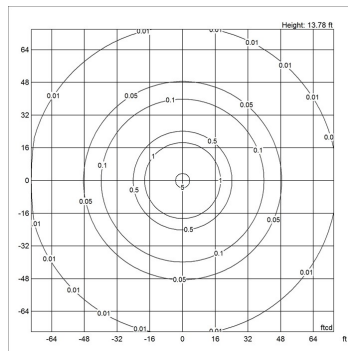

Finish

Graphite grey texture, Grey, Natural paint aluminum, White

Voltage

120-277V/60HZ

Light distribution diagrams

For the full data set on all variants, see louis Poulsen.com.

Cartesian

Isolux