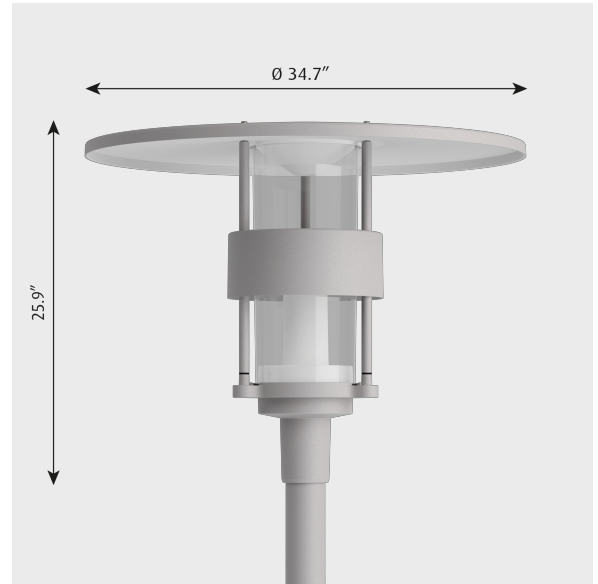

ALBERTSLUND MAXI POST

Project name:

Project type:

Notes:

Design

Jens Møller-Jensen

Product description

Cylindrical post top fixture with wide top shade. A clear lens combined with 3 vertical supports create an open and strong profile. Central ring controls glare while internal lenses and reflector soften and widen the light distribution. Integrated electronic driver allows for multiple mounting options. Available in 4 finishes and 2 sizes. Dark Sky friendly (BUG rating U=2) variants available.

Light description

The luminaire emits symmetrical glare-free light directed downwards and outwards. The LED lenses, internal reflector, and white internal surface of the top shade shape the functional and pleasant lighting comfort. Features a high level of vertical light for people to feel safe and comfortable. The form of the luminaire can be appreciated illuminated at night as well as during the daylight. Standard CCT in 3000K or 4000K, controlled by electronic dimmable driver.

Mounting

Mounts onto either dual round aluminum (DRA-5IN-3IN) or round straight aluminum (RSA-4.5IN) pole with provided tenon. Slip fits directly onto pole top of 3.0 inch diameter by 4.0 inch depth.

Information

Polar

Bug

Material

Housing is die-cast aluminum with clear, UV-stabilized ASA polycarbonate cylinder lens. Top shade is high-pressure molded fiberglass, 0.12 inches thick. Console and anti-glare ring are made of die-cast aluminum with a minimum thickness of .12 inches. The struts and hardware are high-quality stainless steel. Inside reflector are made of white polycarbonate to maximize light reflection. LED enclosure is of molded opal polycarbonate of custom shape and opacity to focus light downwards while filling the entire luminaire. Hardware is high quality stainless steel. Standard finish are matte, textured surface powder coat with minimum 2 mils thickness in grey, graphite grey, natural painted aluminum, or white.