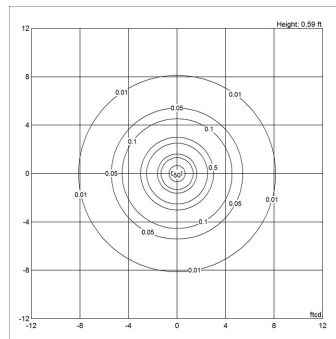

louis poulsen

mounted bollards use provided weather-proof cables and connectors for above-ground runs. Plug and play. Anchor or Base mounted bollards: installation determined by certified electrician with below ground cabling and conduit. Consult factory for remote power supply information, maximum bollards and cable distances. For the E-socket product variants, bulbs are not included. LED light source is part of the product.

Light distribution diagrams

ISOLUX

Variant Options

For particular variant options, please check our online Product Variants Configurator on the product detail page.

VARIANT NO.	LIGHT SOURCE	VOLTAGE/FRQ	LUMEN	FEATURES	CABLE
5747404508	LED 3000K 14W	24V	259	-	-
5747404511	LED 2700K 14W	24V	247	-	-
5747404524	LED 3000K 14W	24V	259	-	-
5747404537	LED 2700K 14W	24V	247	-	-
5747404566	LED 3000K 14W	24V	259	-	-
5747404579	LED 2700K 14W	24V	247	-	-
5747404582	LED 3000K 14W	24V	259	-	-
5747404595	LED 2700K 14W	24V	247	-	-
5747404809	LED 4000K 14W	24V	324	-	-
5747404812	LED 3000K 14W	24V	288	-	-
5747404825	LED 2700K 14W	24V	275	-	-
5747404838	LED 4000K 14W	24V	324	-	-
5747404841	LED 3000K 14W	24V	288	-	-
5747404854	LED 2700K 14W	24V	275	-	-
5747404896	LED 4000K 14W	24V	324	-	-
5747404906	LED 3000K 14W	24V	288	-	-
5747404919	LED 2700K 14W	24V	275	-	-
5747404922	LED 4000K 14W	24V	324	-	-
5747404935	LED 3000K 14W	24V	288	-	-
5747404948	LED 2700K 14W	24V	275	-	-
5747409503		24V		-	-
5747409516		24V		-	-
5747409532		24V		-	-
5747409545		24V		-	-