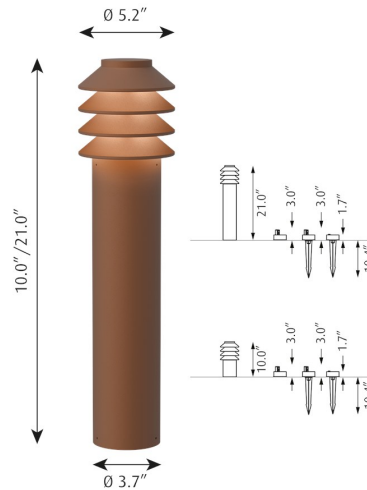

BYSTED GARDEN BOLLARD

Designed by Peter Bysted

Description

The fixture has a round symmetrical design with four rings reflecting the light in a soft downward direction. The rings have a soft glow while their white undersides achieve optimal light reflection and produce a characteristic symmetrical light pattern on the ground.

Variants

VARIANT NUMBER	COLOR, RAL	W / H / L (IN) / W (LB)
5747404508	CORTEN COLOR, 954	5.2 / 10 / 5.2 IN / 0.0 LB
5747404511	CORTEN COLOR, 954	5.2 / 10 / 5.2 IN / 6.2 LB
5747404524	CORTEN COLOR, 954	5.2 / 10 / 5.2 IN / 8.8 LB
5747404537	CORTEN COLOR, 954	5.2 / 10 / 5.2 IN / 8.8 LB
5747404566	CORTEN COLOR, 954	5.2 / 21 / 5.2 IN / 8.8 LB
5747404579	CORTEN COLOR, 954	5.2 / 21 / 5.2 IN / 8.8 LB
5747404582	CORTEN COLOR, 954	5.2 / 21 / 5.2 IN / 10.1 LB
5747404595	CORTEN COLOR, 954	5.2 / 21 / 5.2 IN / 10.1 LB
5747404809	NAT PAINT ALU, 162	5.2 / 10 / 5.2 IN / 6.2 LB
5747404812	NAT PAINT ALU, 162	5.2 / 10 / 5.2 IN / 6.2 LB
5747404825	NAT PAINT ALU, 162	5.2 / 10 / 5.2 IN / 6.2 LB
5747404838	NAT PAINT ALU, 162	5.2 / 10 / 5.2 IN / 8.8 LB
5747404841	NAT PAINT ALU, 162	5.2 / 10 / 5.2 IN / 8.8 LB
5747404854	NAT PAINT ALU, 162	5.2 / 10 / 5.2 IN / 8.8 LB
5747404896	NAT PAINT ALU, 162	5.2 / 21 / 5.2 IN / 8.8 LB
5747404906	NAT PAINT ALU, 162	5.2 / 21 / 5.2 IN / 8.8 LB
5747404919	NAT PAINT ALU, 162	5.2 / 21 / 5.2 IN / 8.8 LB
5747404922	NAT PAINT ALU, 162	5.2 / 21 / 5.2 IN / 10.1 LB

Materials & Finishes

MATERIALS

Top: Cast aluminum. Reflector part: Cast aluminum. Post: Extruded aluminum. Base plate, spike, and anchor: Cast aluminum. Diffuser: PC

FINISHES

Top: Cast aluminum. Reflector part: Cast aluminum. Post: Extruded aluminum. Base plate, spike, and anchor: Cast aluminum. Diffuser: PC