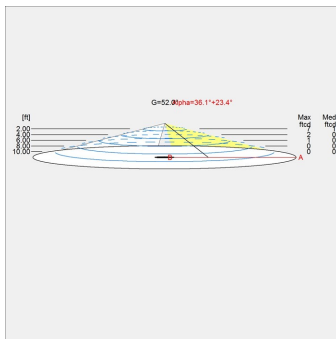

louis poulsen

mounted bollards use provided weather-proof cables and connectors for above-ground runs. Plug and play. Anchor or Base mounted bollards: installation determined by certified electrician with below ground cabling and conduit. Consult factory for remote power supply information, maximum bollards and cable distances. For the E-socket product variants, bulbs are not included. LED light source is part of the product.

Light distribution diagrams

CARTESIAN