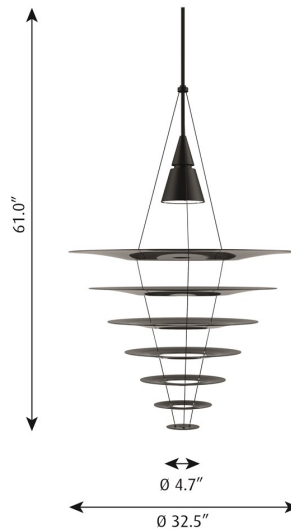

ENIGMA 825

Designed by Shoichi Uchiyama

Description

The fixture emits glare-free, soft, comfortable, downward light. The shade design ensures even illumination of the surface. The matte upper surface diffuses the light, while the glossy lower surface ensures optimal reflection.

Variants

VARIANT NUMBER	COLOR, RAL	W / H / L (IN) / W (LB)
5741918757	BLK, 369	32.5 / 61 / 32.5 IN / 23.5 LB
5741918760	BR ALU, 184	32.5 / 61 / 32.5 IN / 19.9 LB

Materials & Finishes

MATERIALS

Cone and pendant tube: Wet painted brushed aluminum. Wire: Stainless steel. Shades: Acrylic.

FINISHES

Aluminum colored or black, wet painted brushed aluminum. Shades: White or black acrylic.