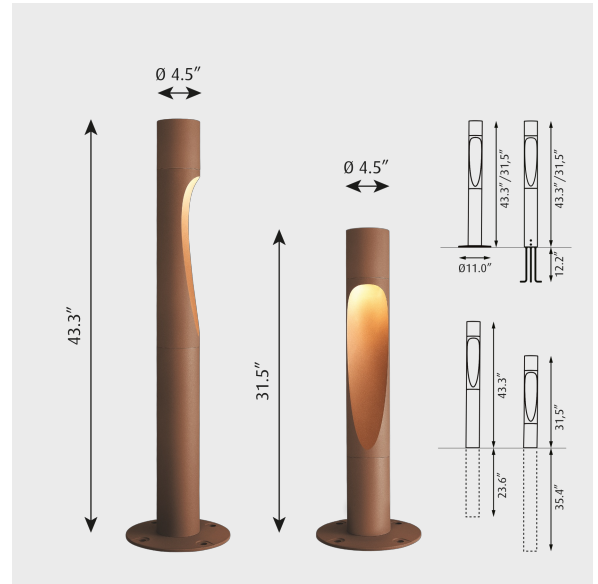

FLINDT BOLLARD

Project name:

Project type:

Notes:

Design

Christian Flindt

Product description

Beautifully crafted slender post with a carved surface that is gently illuminated. Top section conceals downward facing LEDs that are positioned for wide distribution. Two horizontal connection lines underline the three parts of the bollard. A facet increases the visibility of the connection lines. Available in two heights, 43.3 IN and 31.5 IN. Available in three different mounting methods: with an 11 inch base plate and visible anchor bolts, with internally hidden anchor bolts, or direct burial in soil or gravel. Part of a family.

Specification notes

a. Direct burial mounting only available with 43.3" size.

Light description

The luminaire provides a non-glaring wide characteristic asymmetrical and functional illumination. The design of the cut-out creates a reflector part which is gradually illuminated to emphasize the depth in the luminaire. The cut-out reflector and precise location of the LED's provides an wing-shaped light pattern on the ground. A white highly reflective material around the LED's ensure a wide distribution of light and high efficacy. The cut-out reflector part can be adjusted $\pm 10^\circ$ after installation to fine tune alignment of several luminaires and light distribution. Standard CCT in 3000K or 4000K, controlled by electronic dimmable driver.

Mounting

Top section housing holds driver and LED's connected with quick-disconnect plug for easy servicing. Terminal block is located in the reflector section. Thru wiring approved. Supplied with IP68 (water-tight) glands to seal mid-section for pass thru wiring. Mounted to a concrete base with (4) anchor bolts on a bolt circle of 8.9 inches.