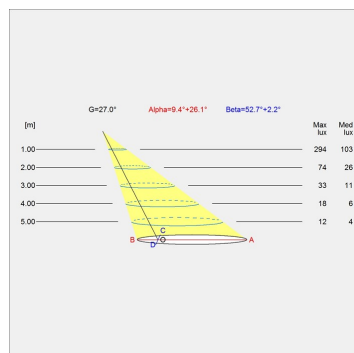

Voltage

120-277V/60HZ

Light distribution diagrams

For the full data set on all variants, see louispoulsen.com.

Cartesian

Isolux

Polar

Bug