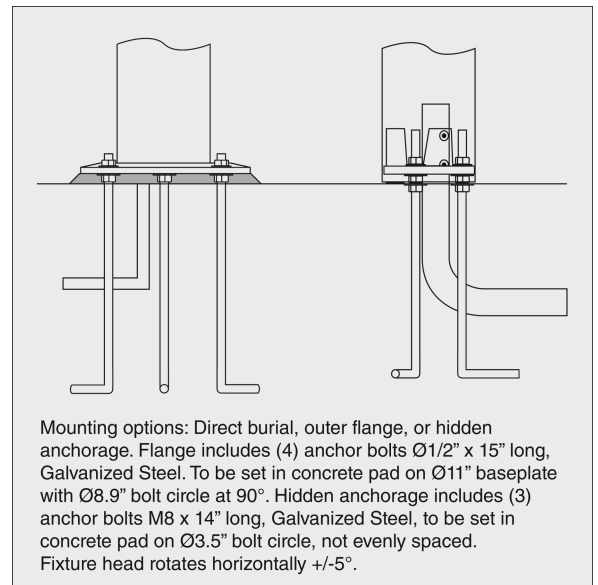

FLINDT BOLLARD

Project name:

Project type:

Notes:

Design

Christian Flindt

Product description

Beautifully crafted slender post with a carved surface that is gently illuminated. Top section conceals downward facing LEDs that are positioned for wide distribution. Two horizontal connection lines underline the three parts of the bollard. A facet increases the visibility of the connection lines. Available in two heights, 43.3 IN and 31.5 IN. Available in three different mounting methods: with an 11 inch base plate and visible anchor bolts, with internally hidden anchor bolts, or direct burial in soil or gravel. Part of a family.

Specification notes

a. Direct burial mounting only available with 43.3" size.

Light description

The luminaire provides a non-glaring wide characteristic asymmetrical and functional illumination. The design of the cut-out creates a reflector part which is gradually illuminated to emphasize the depth in the luminaire. The cut-out reflector and precise location of the LED's provides an wing-shaped light pattern on the ground. A white highly reflective material around the LED's ensure a wide distribution of light and high efficacy. The cut-out reflector part can be adjusted $\pm 10^\circ$ after installation to fine tune alignment of several luminaires and light distribution. Standard CCT in 3000K or 4000K, controlled by electronic dimmable driver.

Mounting

Top section housing holds driver and LED's connected with quick-disconnect plug for easy servicing. Terminal block is located in the reflector section. Thru wiring approved. Supplied with IP68 (water-tight) glands to seal mid-section for pass thru wiring. Mounted to a concrete base with (4) anchor bolts on a bolt circle of 8.9 inches.