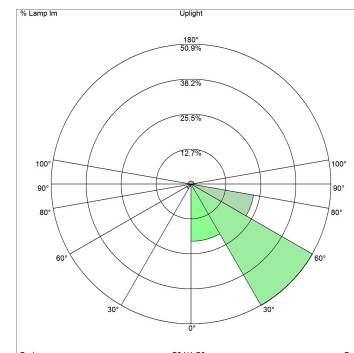

Voltage

120-277V/60HZ

Light distribution diagrams

For the full data set on all variants, see louispoulsen.com.

Cartesian

Isolux

Polar

Bug