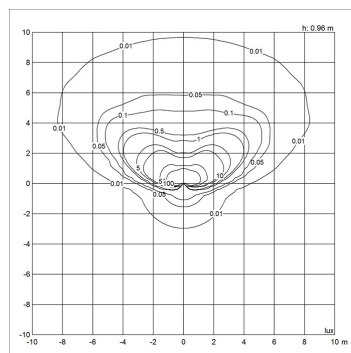

Voltage

120-277V/60HZ

Light distribution diagrams

For the full data set on all variants, see louispoulsen.com.

Cartesian

Isolux

Polar

Bug