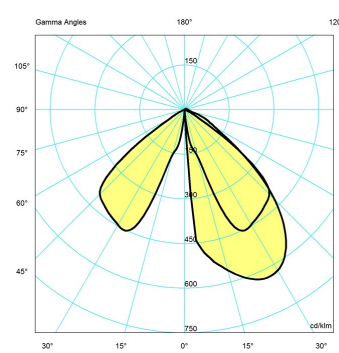

Specification notes

a. Direct burial mounting only available with 43.3" size.

Light description

The luminaire provides a non-glaring wide characteristic asymmetrical and functional illumination. The design of the cut-out creates a reflector part which is gradually illuminated to emphasize the depth in the luminaire. The cut-out reflector and precise location of the LED's provides an wing-shaped light pattern on the ground. A white highly reflective material around the LED's ensure a wide distribution of light and high efficacy. The cut-out reflector part can be adjusted $\pm 10^\circ$ after installation to fine tune alignment of several luminaires and light distribution. Standard CCT in 3000K or 4000K, controlled by electronic dimmable driver.

Voltage

120-277V/60HZ

Light distribution diagrams

For the full data set on all variants, see louispoulsen.com.

Cartesian

Isolux

Polar

Bug