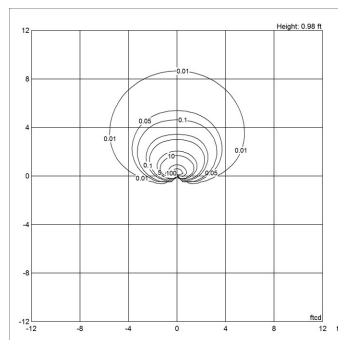

cULus, Wet Location
Protection class IP65
IK class 06
BUG Rating: B0-U2-G0
Color Rendering: Ra≥80
LED is non-dimming.

Low Voltage power supply 24VDC is remote mounted for multiple bollards per supply. Spike mounted bollards use provided weather-proof cables and connectors for above-ground runs. Plug and play.

Anchor or Base mounted bollards: installation determined by certified electrician with below ground cabling and conduit. Consult factory for remote power supply information; maximum bollards and cable distances. For the E-socket product variants, bulbs are not included. LED light source is part of the product.

Light distribution diagrams

ISOLUX

Variant Options

For particular variant options, please check our online Product Variants Configurator on the product detail page.

VARIANT NO.	LIGHT SOURCE	VOLTAGE/FRQ	LUMEN	FEATURES	CABLE
10000158330	LED 3000K 6.5W	24V	252	-	-
10000158331	LED 3000K 6.5W	24V	215	-	-
10000158334	LED 2700K 6.5W	24V	252	-	-
10000158335	LED 2700K 6.5W	24V	215	-	-
10000158336	LED 3000K 6.5W	24V	252	-	-
10000158337	LED 3000K 6.5W	24V	215	-	-
10000158340	LED 2700K 6.5W	24V	252	-	-
10000158341	LED 2700K 6.5W	24V	215	-	-
5747402474	LED 3000K 6.5W	24V	215	-	-
5747402487	LED 2700K 6.5W	24V	215	-	-
5747402500	LED 3000K 6.5W	24V	215	-	-
5747402513	LED 2700K 6.5W	24V	215	-	-
5747402568	LED 3000K 6.5W	24V	215	-	-
5747402571	LED 2700K 6.5W	24V	215	-	-
5747402597	LED 3000K 6.5W	24V	215	-	-