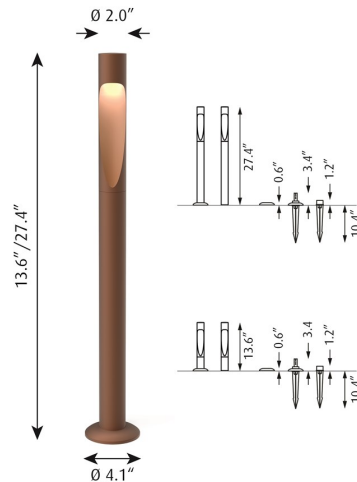

FLINDT GARDEN BOLLARD

Designed by Christian Flindt

Description

The fixture emits a wide downward directed glare-free light. The light source rests at the top inside the asymmetric carving on the side of the bollard, where the gradient serves as a reflector that softens the light and forms a pleasant organic shape on the ground below.

Variants

VARIANT NUMBER	COLOR, RAL	W / H / L (IN) / W (LB)
10000158330	NAT PAINT ALU, 162	- / - / - IN / 5.2 LB
10000158331	CORTEN COLOR, 954	- / - / - IN / 5.2 LB
10000158334	NAT PAINT ALU, 162	- / - / - IN / 5.2 LB
10000158335	CORTEN COLOR, 954	- / - / - IN / 5.2 LB
10000158336	NAT PAINT ALU, 162	- / - / - IN / 5.2 LB
10000158337	CORTEN COLOR, 954	- / - / - IN / 5.2 LB
10000158340	NAT PAINT ALU, 162	- / - / - IN / 5.2 LB
10000158341	CORTEN COLOR, 954	- / - / - IN / 5.2 LB
5747402474	CORTEN COLOR, 954	2 / 13.7 / 2 IN / 2.8 LB
5747402487	CORTEN COLOR, 954	2 / 13.7 / 2 IN / 2.8 LB
5747402500	CORTEN COLOR, 954	2 / 13.7 / 2 IN / 3.2 LB
5747402513	CORTEN COLOR, 954	2 / 13.7 / 2 IN / 5.2 LB
5747402568	CORTEN COLOR, 954	2 / 27.5 / 2 IN / 2.9 LB
5747402571	CORTEN COLOR, 954	2 / 27.5 / 2 IN / 2.9 LB
5747402597	CORTEN COLOR, 954	2 / 37.8 / 2 IN / 3.4 LB
5747402607	CORTEN COLOR, 954	2 / 37.8 / 2 IN / 5.4 LB
5747402830	NAT PAINT ALU, 162	2 / 13.7 / 2 IN / 2.8 LB
5747402843	NAT PAINT ALU, 162	2 / 13.7 / 2 IN / 2.8 LB