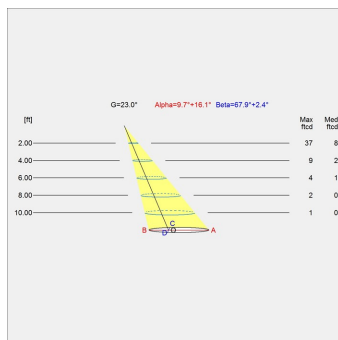

cULus, Wet Location
Protection class IP65
IK class 06
BUG Rating: B0-U2-G0
Color Rendering: Ra≥80
LED is non-dimming.

Low Voltage power supply 24VDC is remote mounted for multiple bollards per supply. Spike mounted bollards use provided weather-proof cables and connectors for above-ground runs. Plug and play.

Anchor or Base mounted bollards: installation determined by certified electrician with below ground cabling and conduit. Consult factory for remote power supply information; maximum bollards and cable distances. For the E-socket product variants, bulbs are not included. LED light source is part of the product.

Light distribution diagrams

CARTESIAN