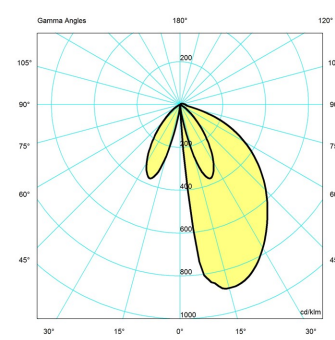

Light distribution diagrams

CARTESIAN

ISOLUX

POLAR

BUG

Variant Options

For particular variant options, please check our online Product Variants Configurator on the product detail page.

VARIANT NO.	LIGHT SOURCE	VOLTAGE/FRQ	LUMEN	FEATURES	CABLE
10000158330	LED 3000K 6.5W	24V	252	-	-
10000158331	LED 3000K 6.5W	24V	215	-	-
10000158334	LED 2700K 6.5W	24V	252	-	-
10000158335	LED 2700K 6.5W	24V	215	-	-
10000158336	LED 3000K 6.5W	24V	252	-	-
10000158337	LED 3000K 6.5W	24V	215	-	-
10000158340	LED 2700K 6.5W	24V	252	-	-
10000158341	LED 2700K 6.5W	24V	215	-	-
5747402474	LED 3000K 6.5W	24V	215	-	-
5747402487	LED 2700K 6.5W	24V	215	-	-
5747402500	LED 3000K 6.5W	24V	215	-	-
5747402513	LED 2700K 6.5W	24V	215	-	-
5747402568	LED 3000K 6.5W	24V	215	-	-
5747402571	LED 2700K 6.5W	24V	215	-	-
5747402597	LED 3000K 6.5W	24V	215	-	-