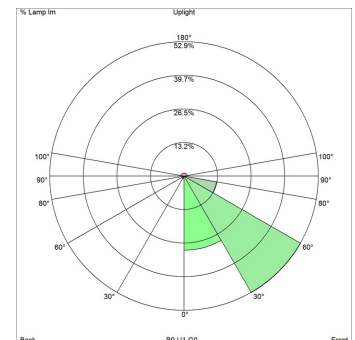

Light distribution diagrams

CARTESIAN

ISOLUX

POLAR

BUG

Variant Options

For particular variant options, please check our online Product Variants Configurator on the product detail page.

VARIANT NO.	LIGHT SOURCE	VOLTAGE/FRQ	LUMEN	FEATURES	CABLE
10000158330	LED 3000K 6.5W	24V	252	-	-
10000158331	LED 3000K 6.5W	24V	215	-	-
10000158334	LED 2700K 6.5W	24V	252	-	-
10000158335	LED 2700K 6.5W	24V	215	-	-
10000158336	LED 3000K 6.5W	24V	252	-	-
10000158337	LED 3000K 6.5W	24V	215	-	-
10000158340	LED 2700K 6.5W	24V	252	-	-
10000158341	LED 2700K 6.5W	24V	215	-	-
5747402474	LED 3000K 6.5W	24V	215	-	-
5747402487	LED 2700K 6.5W	24V	215	-	-
5747402500	LED 3000K 6.5W	24V	215	-	-
5747402513	LED 2700K 6.5W	24V	215	-	-
5747402568	LED 3000K 6.5W	24V	215	-	-
5747402571	LED 2700K 6.5W	24V	215	-	-
5747402597	LED 3000K 6.5W	24V	215	-	-