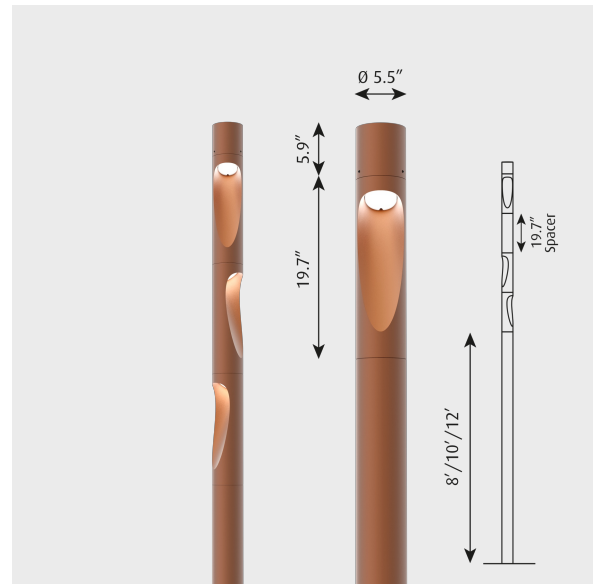

FLINDT PLAZA

Project name:

Project type:

Notes:

Design

Christian Flindt

Product description

The fixture emits a downward directed light. The light source is hidden at the top, inside the asymmetric carving on the side of the post top where the gradient serves as a reflector that softens the light and forms an attractive organic shape. To enhance the flexibility in the lighting design, the light units have two beam angle options, with reflectors vertically adjustable by plus/minus 5° and the sections rotate 359° horizontally, allowing for more varied light distribution. Optional honeycomb louver accessory for reducing glare is available. This modular product is designed for stacking light sections or a combination of light sections and spacer sections. A maximum of five elements may be stacked on a 12 foot pole. Standard CCT in 2700K, 3000K, or 4000K, controlled by electronic dimmable driver housed within the light section. Sensor ready variants include an ANSI 136.41 7-pole socket for use with a variety of available control modules. Part of a family.

Mounting

Mounts onto 5.5" diameter Flindt Plaza pole. Pole mounts to a concrete base with 4 anchor bolts on a bolt circle of 9.5" diameter. Installation: Refer to mounting instruction download for installation details. **STACKING DETAILS:** Light sections and spacers are 19.7" tall. Each element fits onto the lower item's tenon and secured with (2) horizontal set screws. Each element has integral connectors for simple installation. A Flindt Plaza cable and top cap must be ordered for each pole.