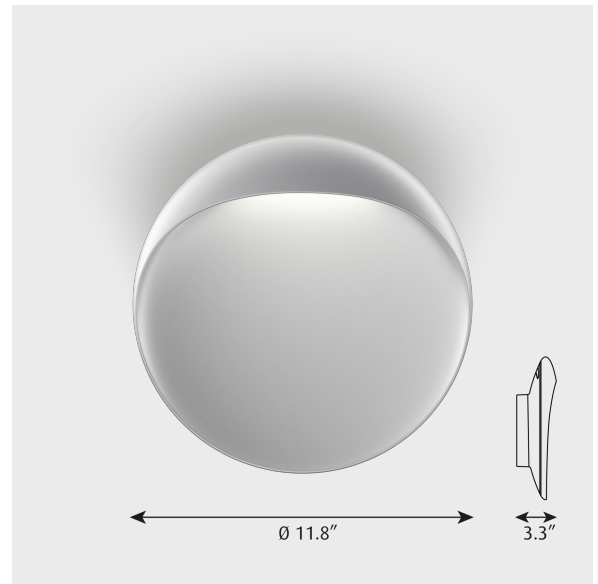

FLINDT WALL

Project name:

Project type:

Notes:

Design

Christian Flindt

Product description

Beautifully sculpted circular wall-mounted fixture that provides carefully crafted illumination for outdoor and indoor spaces. The gentle direct light illuminates the lunar like glowing disk with a gentle (top) back light which adds a layered depth. The Flindt Wall is complimented by the Flindt Bollard which provide a widely spaced pathway illumination.

Specification notes

Specification sheet

a. 7.9 IN only available with 10W LED/DIM PHASE+0-10V. (Phase dimming only with 120V supply). b. 11.8 IN and 15.7 IN only available with 30W LED/120-277V/DIM 0-10V.

2/4
Flindt Wall

Light description

The luminaire emits glare-free light. Concealed direct light reflects off of the front surface as well as upwards onto the wall surface. Available in 2700K or 3000K, additional CCT may be available. 7.9 in., 11.9 in. and 15.7 in. diameter fixtures available with 0-10V dimming (7.9in is also available with phase dimming at 120V).

Weight

Min: 14.808 lbs Max: 8.488 lbs

Dimensions

11.8 IN, 15.7 IN, 7.9 IN

Finish

Black texture, Corten color, Natural paint aluminum, White texture

Voltage

120-277V/60HZ