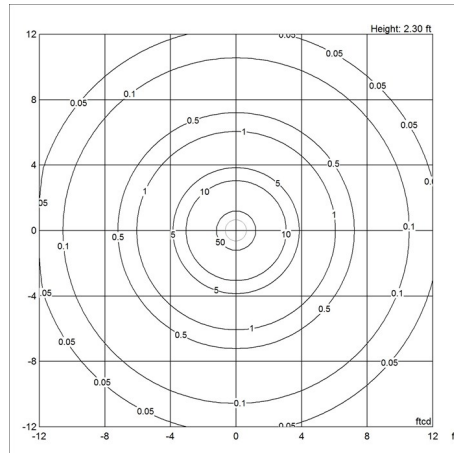

Light distribution diagrams

CARTESIAN

ISOLUX

POLAR

Variant Options

For particular variant options, please check our online Product Variants Configurator on the product detail page.