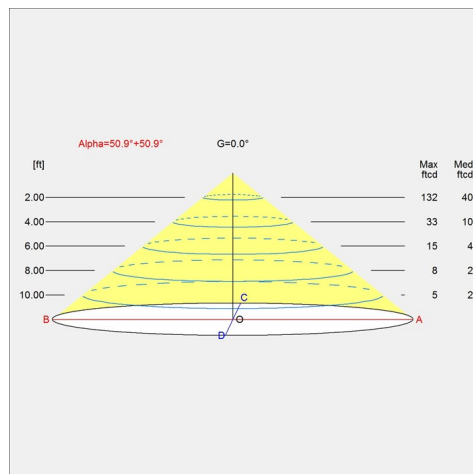

Mounting

Mounts onto a 4 inch octagonal outlet box. Canopy for the 10.5 IN is white, contoured cone profile, 6.8 IN diameter x 2.8 IN tall. Canopy for the 18 IN: White, flat cone profile, 5.3 IN diameter x 0.9 IN tall. Cord type: 5-conductor, 18 AWG white PVC power cord. Cord length: 12 feet. The diffuser has integral tabs for snap-fit into the housing. Electronic, constant current, class II driver for 120-277V operation and 0-10V dimming control housed inside 18 IN luminaire or in the 10.5 IN canopy.

Information

Electrical:
System Wattage: 17W or 30W
LED Wattage: 16 W or 28 W
Delivered lumens: 1,020 - 2,424
Efficacy: 60.0 lm/W - 80.8 lm/W
Certifications:
cULus, Damp Location
Protection class IP20
Controllability: 0-10V Dimming
Color Rendering: Ra≥90

Other functions

Alternative finishes. Longer cord lengths. LED in 2700K, 4000K and 5000K . Alternative dimming controls. Tunable white system.

Specification notes

- a. Ø 10.5 IN available only in 17W.
- b. Ø 18 IN available only in 30W.
- c. 4000K Light Source available only with white finish.
- d. Tunable white available only with white finish.

Light distribution diagrams

For the full data set on all variants, see louispoulsen.com.

Cartesian