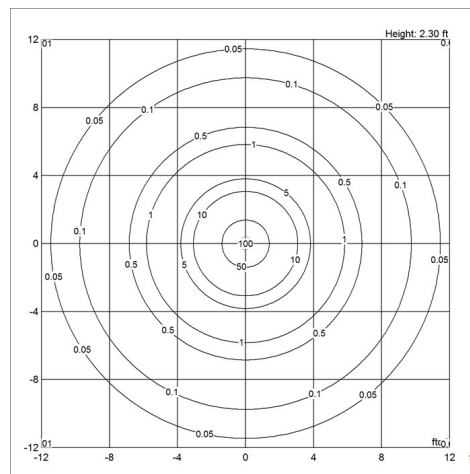

Light description

Very wide, 100% downward light distribution from the flat diffusing lens. Careful design of LED positioning and modern diffusing materials maximize light transmission while eliminating hot spots and glare. The inner wall of the aluminum ring reflects light for a gentle transition from dark to light regions. The top outer corner of the top cover has a white accent glow. Standard CCT in 3000K, 3500K or 4000K, controlled by electronic driver.

Mounting

Mounts onto a 4 inch octagonal outlet box. Canopy for the 10.5 IN is white, contoured cone profile, 6.8 IN diameter x 2.8 IN tall. Canopy for the 18 IN: White, flat cone profile, 5.3 IN diameter x 0.9 IN tall. Cord type: 5-conductor, 18 AWG white PVC power cord. Cord length: 12 feet. The diffuser has integral tabs for snap-fit into the housing. Electronic, constant current, class II driver for 120-277V operation and 0-10V dimming control housed inside 18 IN luminaire or in the 10.5 IN canopy.

Information

Electrical:
System Wattage: 17W or 30W
LED Wattage: 16 W or 28 W
Delivered lumens: 1,020 - 2,424
Efficacy: 60.0 lm/W - 80.8 lm/W
Certifications:
cULus, Damp Location
Protection class IP20
Controllability: 0-10V Dimming
Color Rendering: Ra≥90

Other functions

Alternative finishes. Longer cord lengths. LED in 2700K, 4000K and 5000K . Alternative dimming controls. Tunable white system.

Specification notes

- a. Ø 10.5 IN available only in 17W.
- b. Ø 18 IN available only in 30W.
- c. 4000K Light Source available only with white finish.
- d. Tunable white available only with white finish.

Light distribution diagrams

For the full data set on all variants, see louispoulsen.com.

Isolux

Material