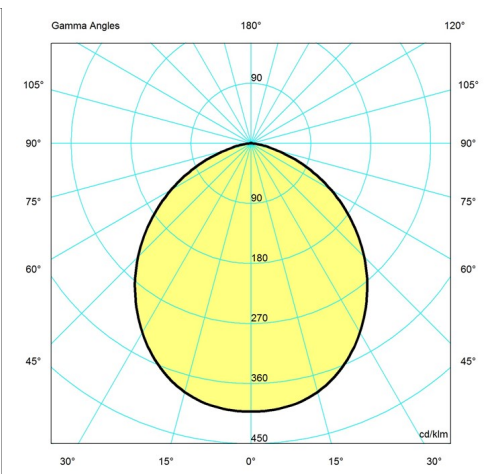

Polar

Material

Housing is deep drawn 0.06 IN aluminium. Mounting brackets are 0.06 IN thick aluminium. Diffuser is white acrylic formulated for high light transmission and diffusion. Materials are UV resistant to prevent fading. Internal reflective panel are white MC-PET polycarbonate, 0.03 IN thick. Standard finish are matte surface powder coat with minimum 2 mils thickness in black, white, pale petroleum or yellow.

Weight

Min: 11.001 lbs Max: 5.732 lbs

Dimensions

10.5 IN, 18 IN

Finish

Black, Pale petroleum, White, Yellow

Voltage

120-277V/60HZ